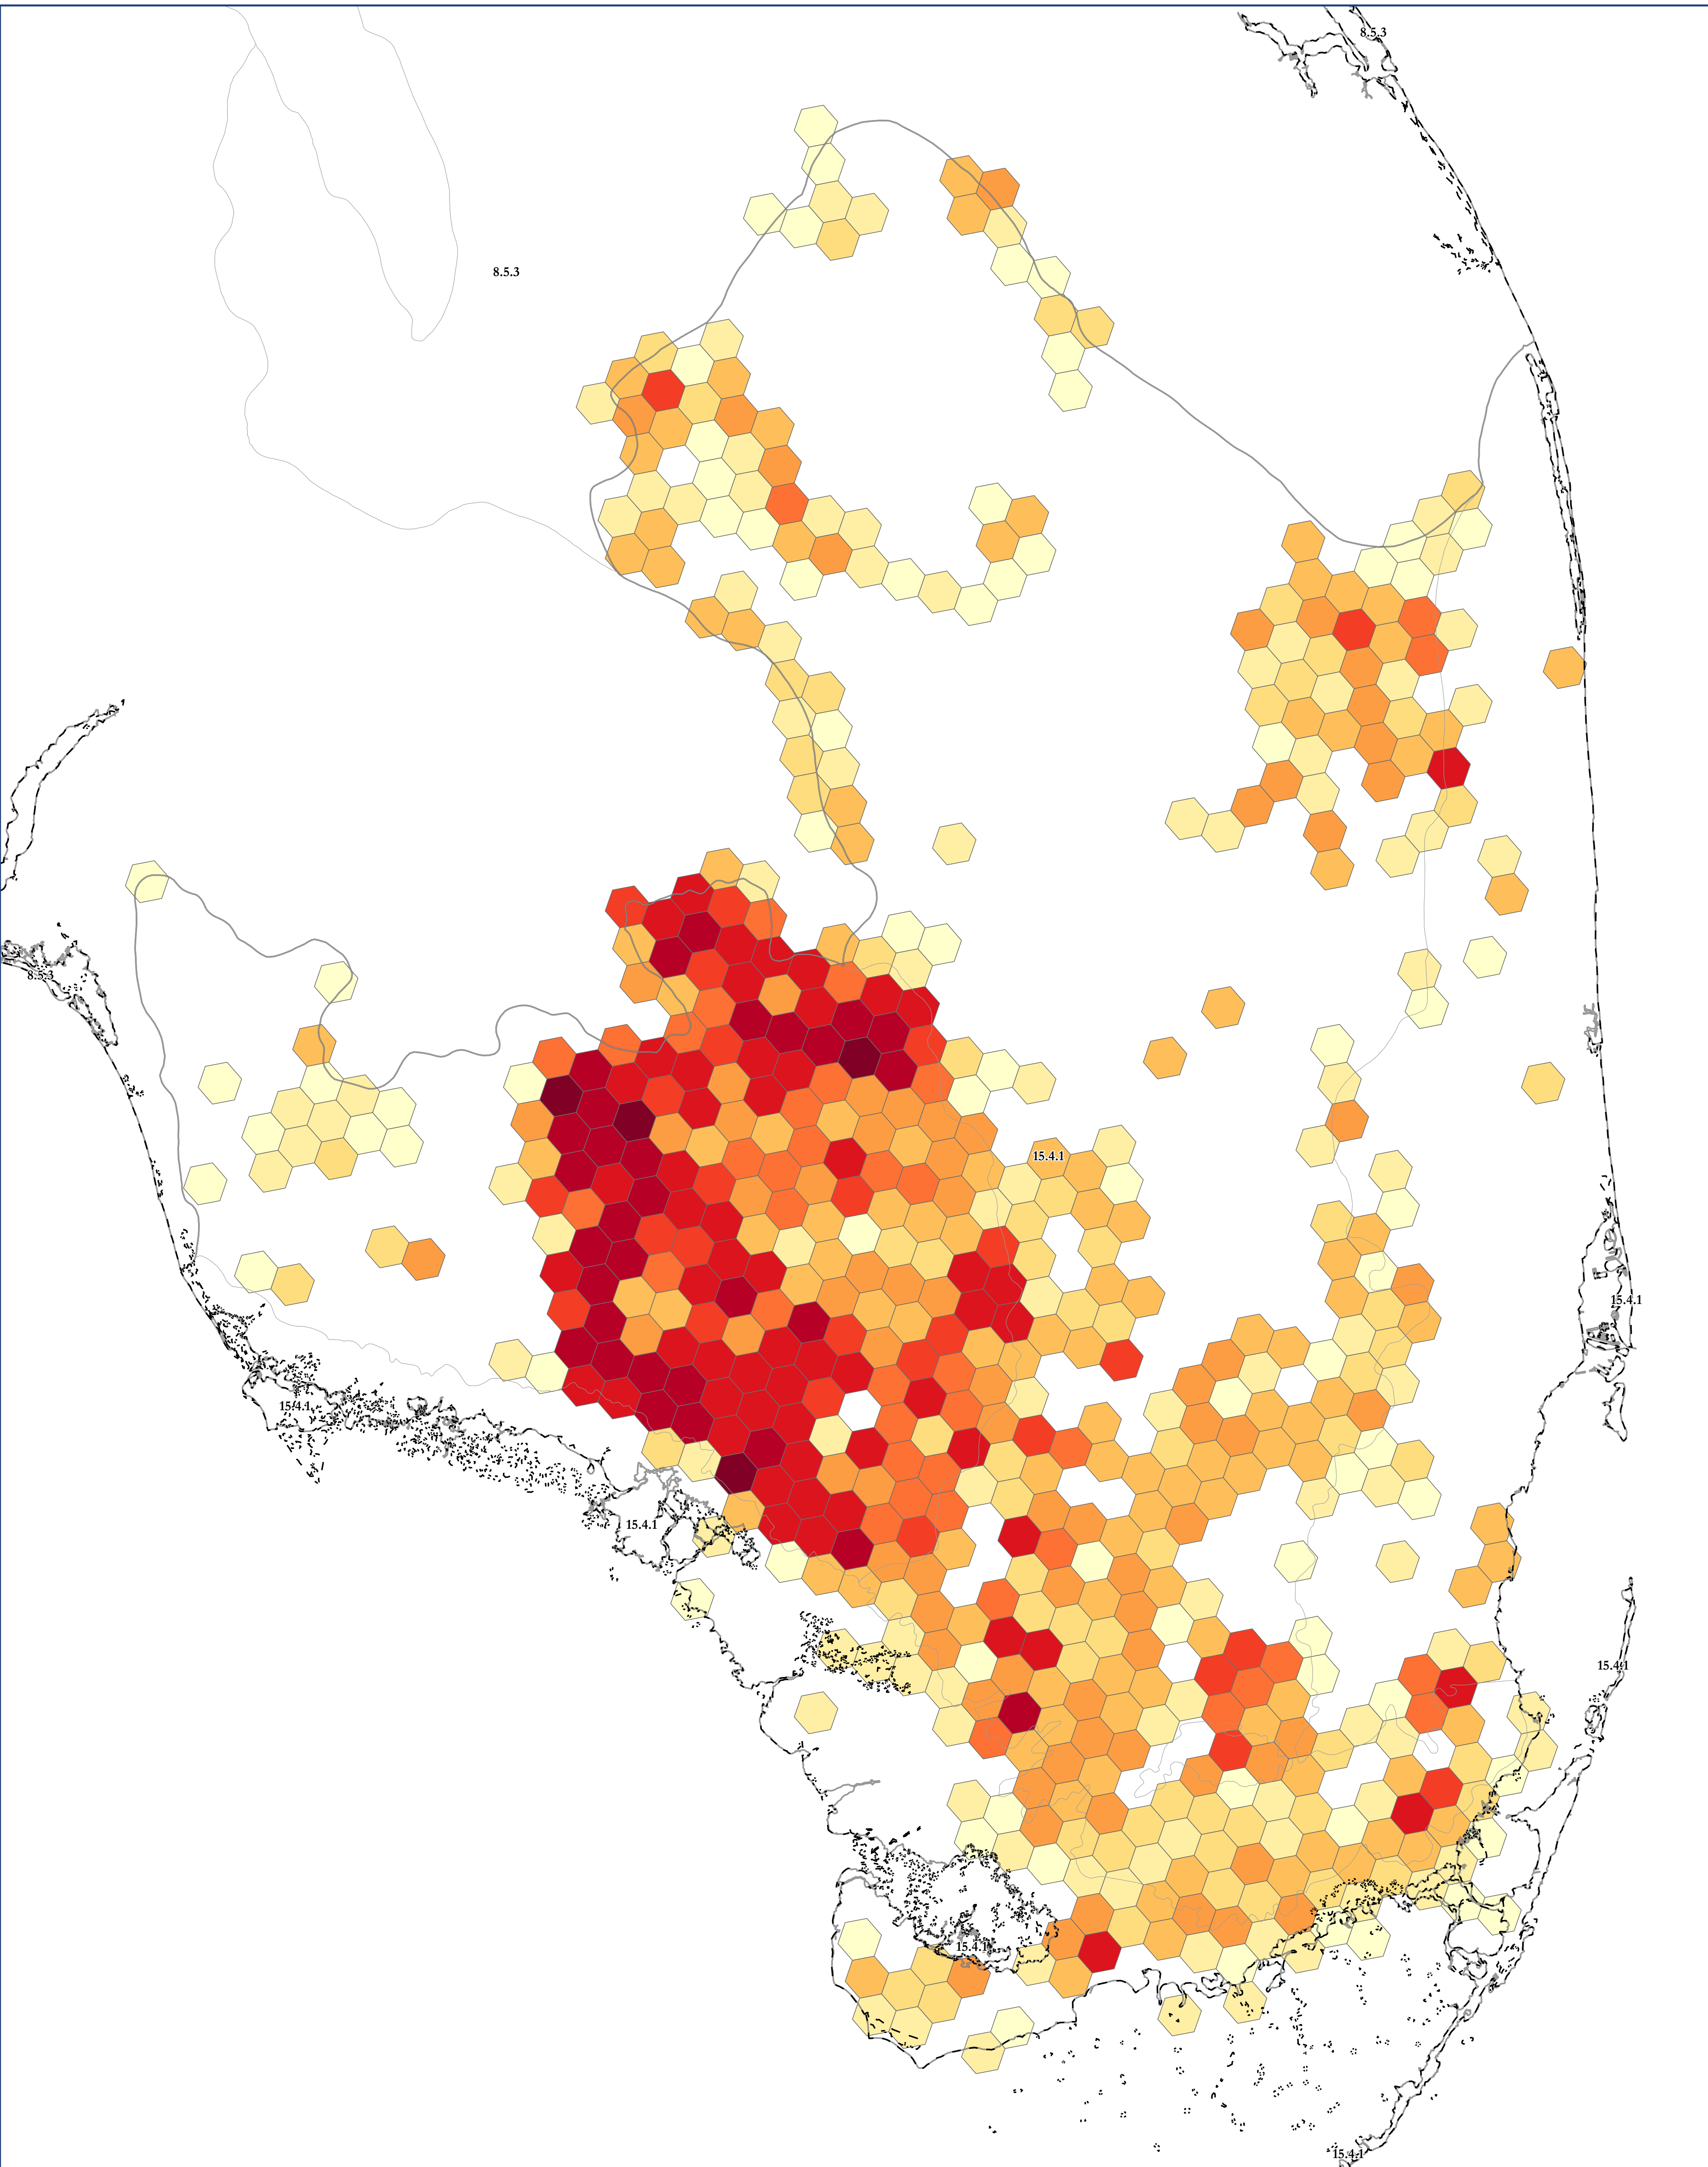

# Map of: G002 Caribbean Lowland Swamp Forest

Legend

Ecoregion Data Sourced From:

CEC Level III Ecoregions from: <http://www.ccc.org/north-american-environmental-atlas/terrestrial-ecoregions-level-iii/>

EPA Level IV Ecoregions from: <https://www.epa.gov/eco-research/level-iii-and-iv-ecoregions-continental-united-states>