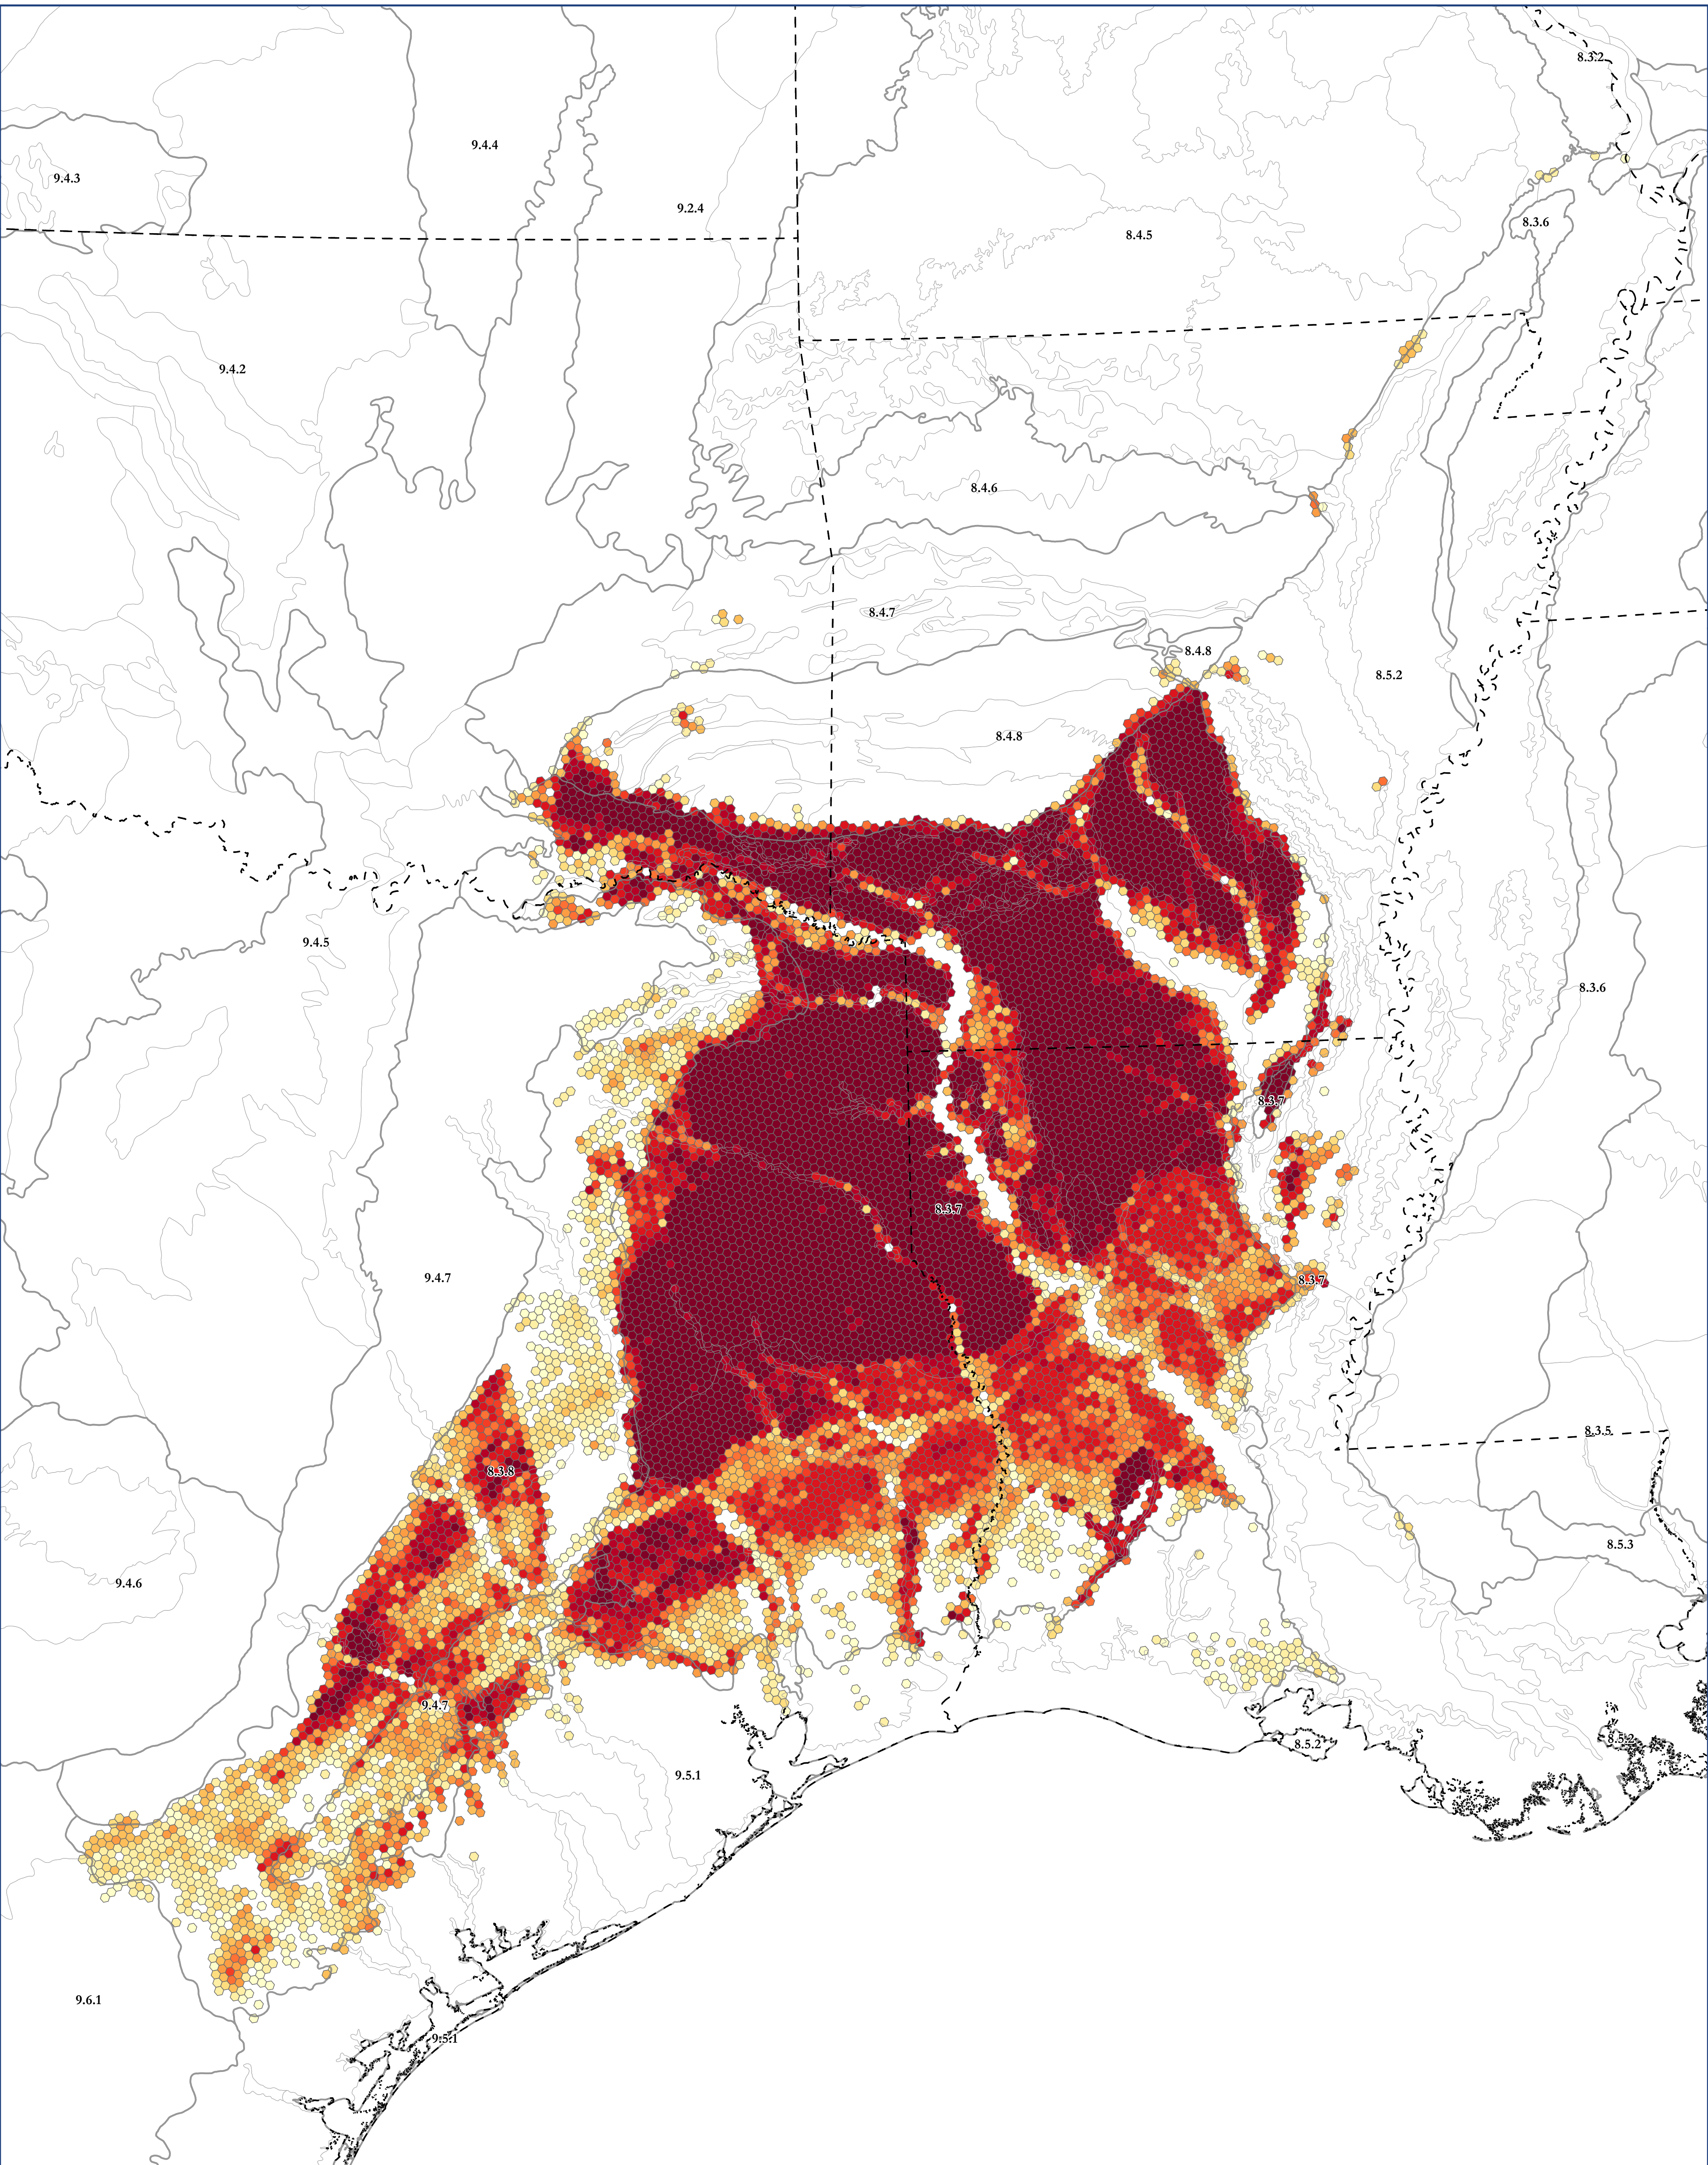

Map of: G013 West Gulf Coastal Plain Pine - Oak Forest & Woodland

Legend

Ecoregion Data Sourced From:

CEC Level III Ecoregions from: <http://www.ccc.org/north-american-environmental-atlas/terrestrial-ecoregions-level-iii/>
EPA Level IV Ecoregions from: <https://www.epa.gov/eco-research/level-iii-and-iv-ecoregions-continental-united-states>