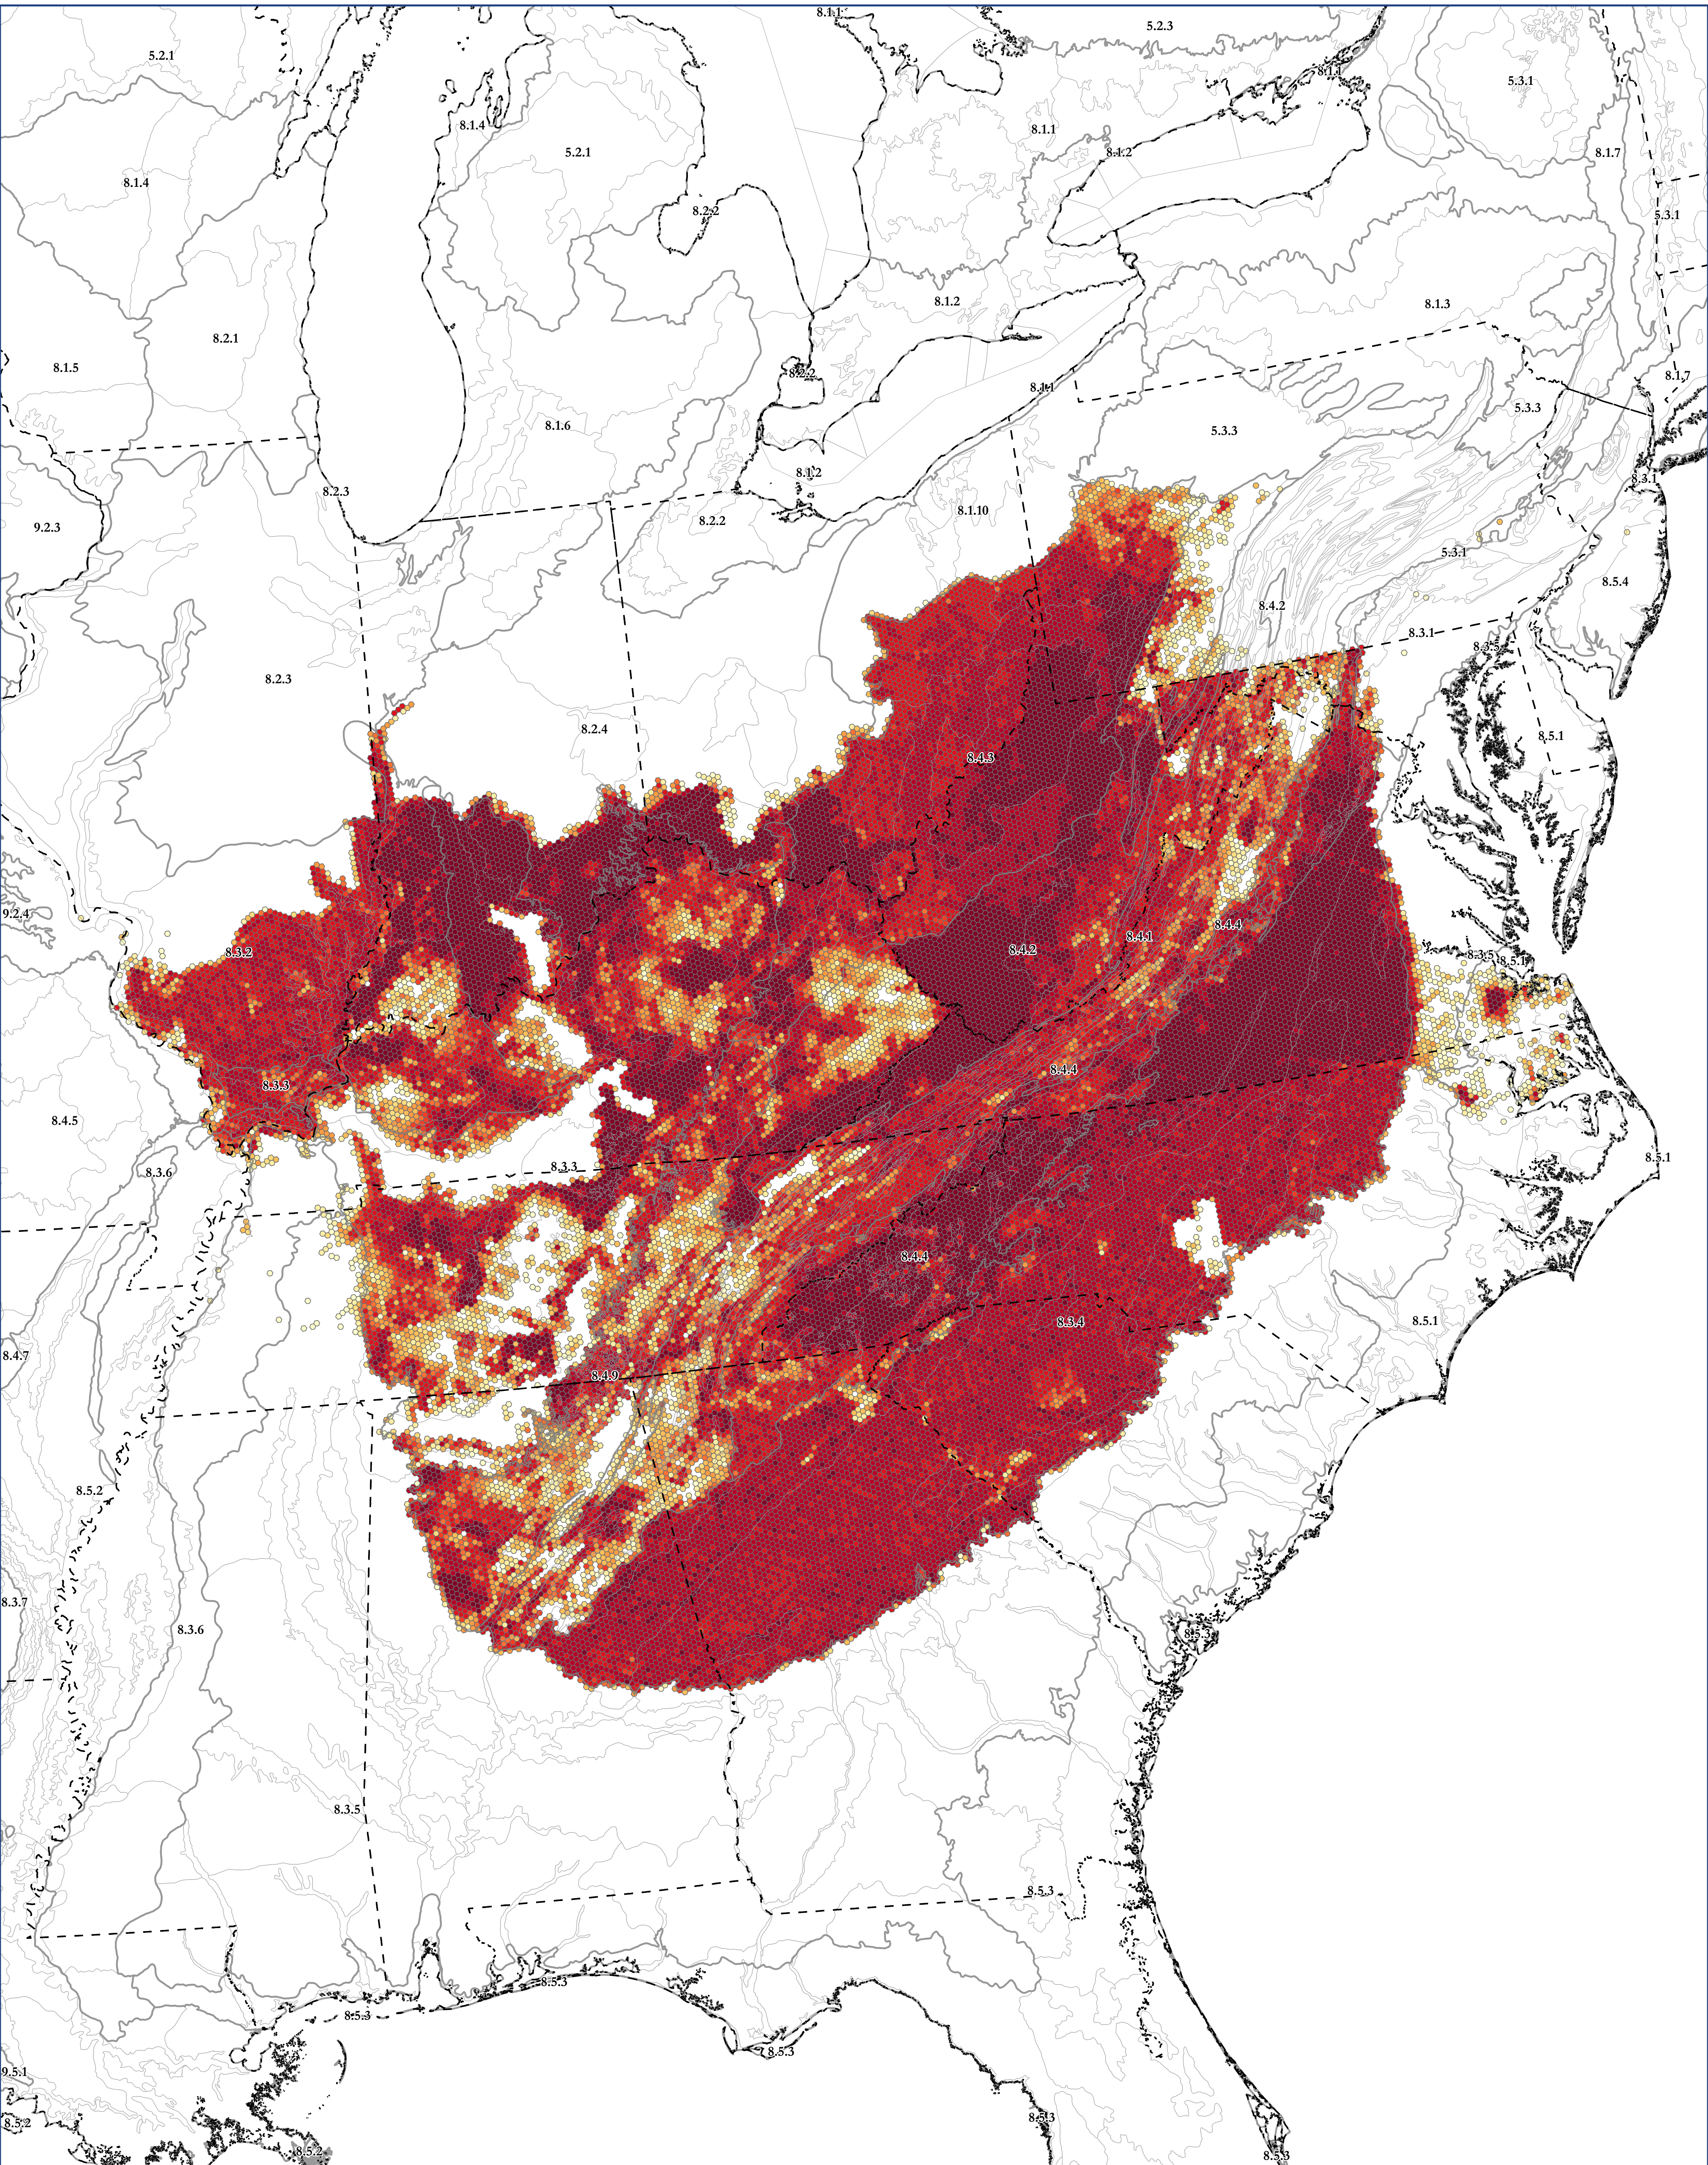

Map of: G020 Southern Appalachian-Interior Mesic Forest

Legend

Ecoregion Data Sourced From:

CEC Level III Ecoregions from: <http://www.ccc.org/north-american-environmental-atlas/terrestrial-ecoregions-level-iii/>
EPA Level IV Ecoregions from: <https://www.epa.gov/eo-research/level-iii-and-iv-ecoregions-continental-united-states>