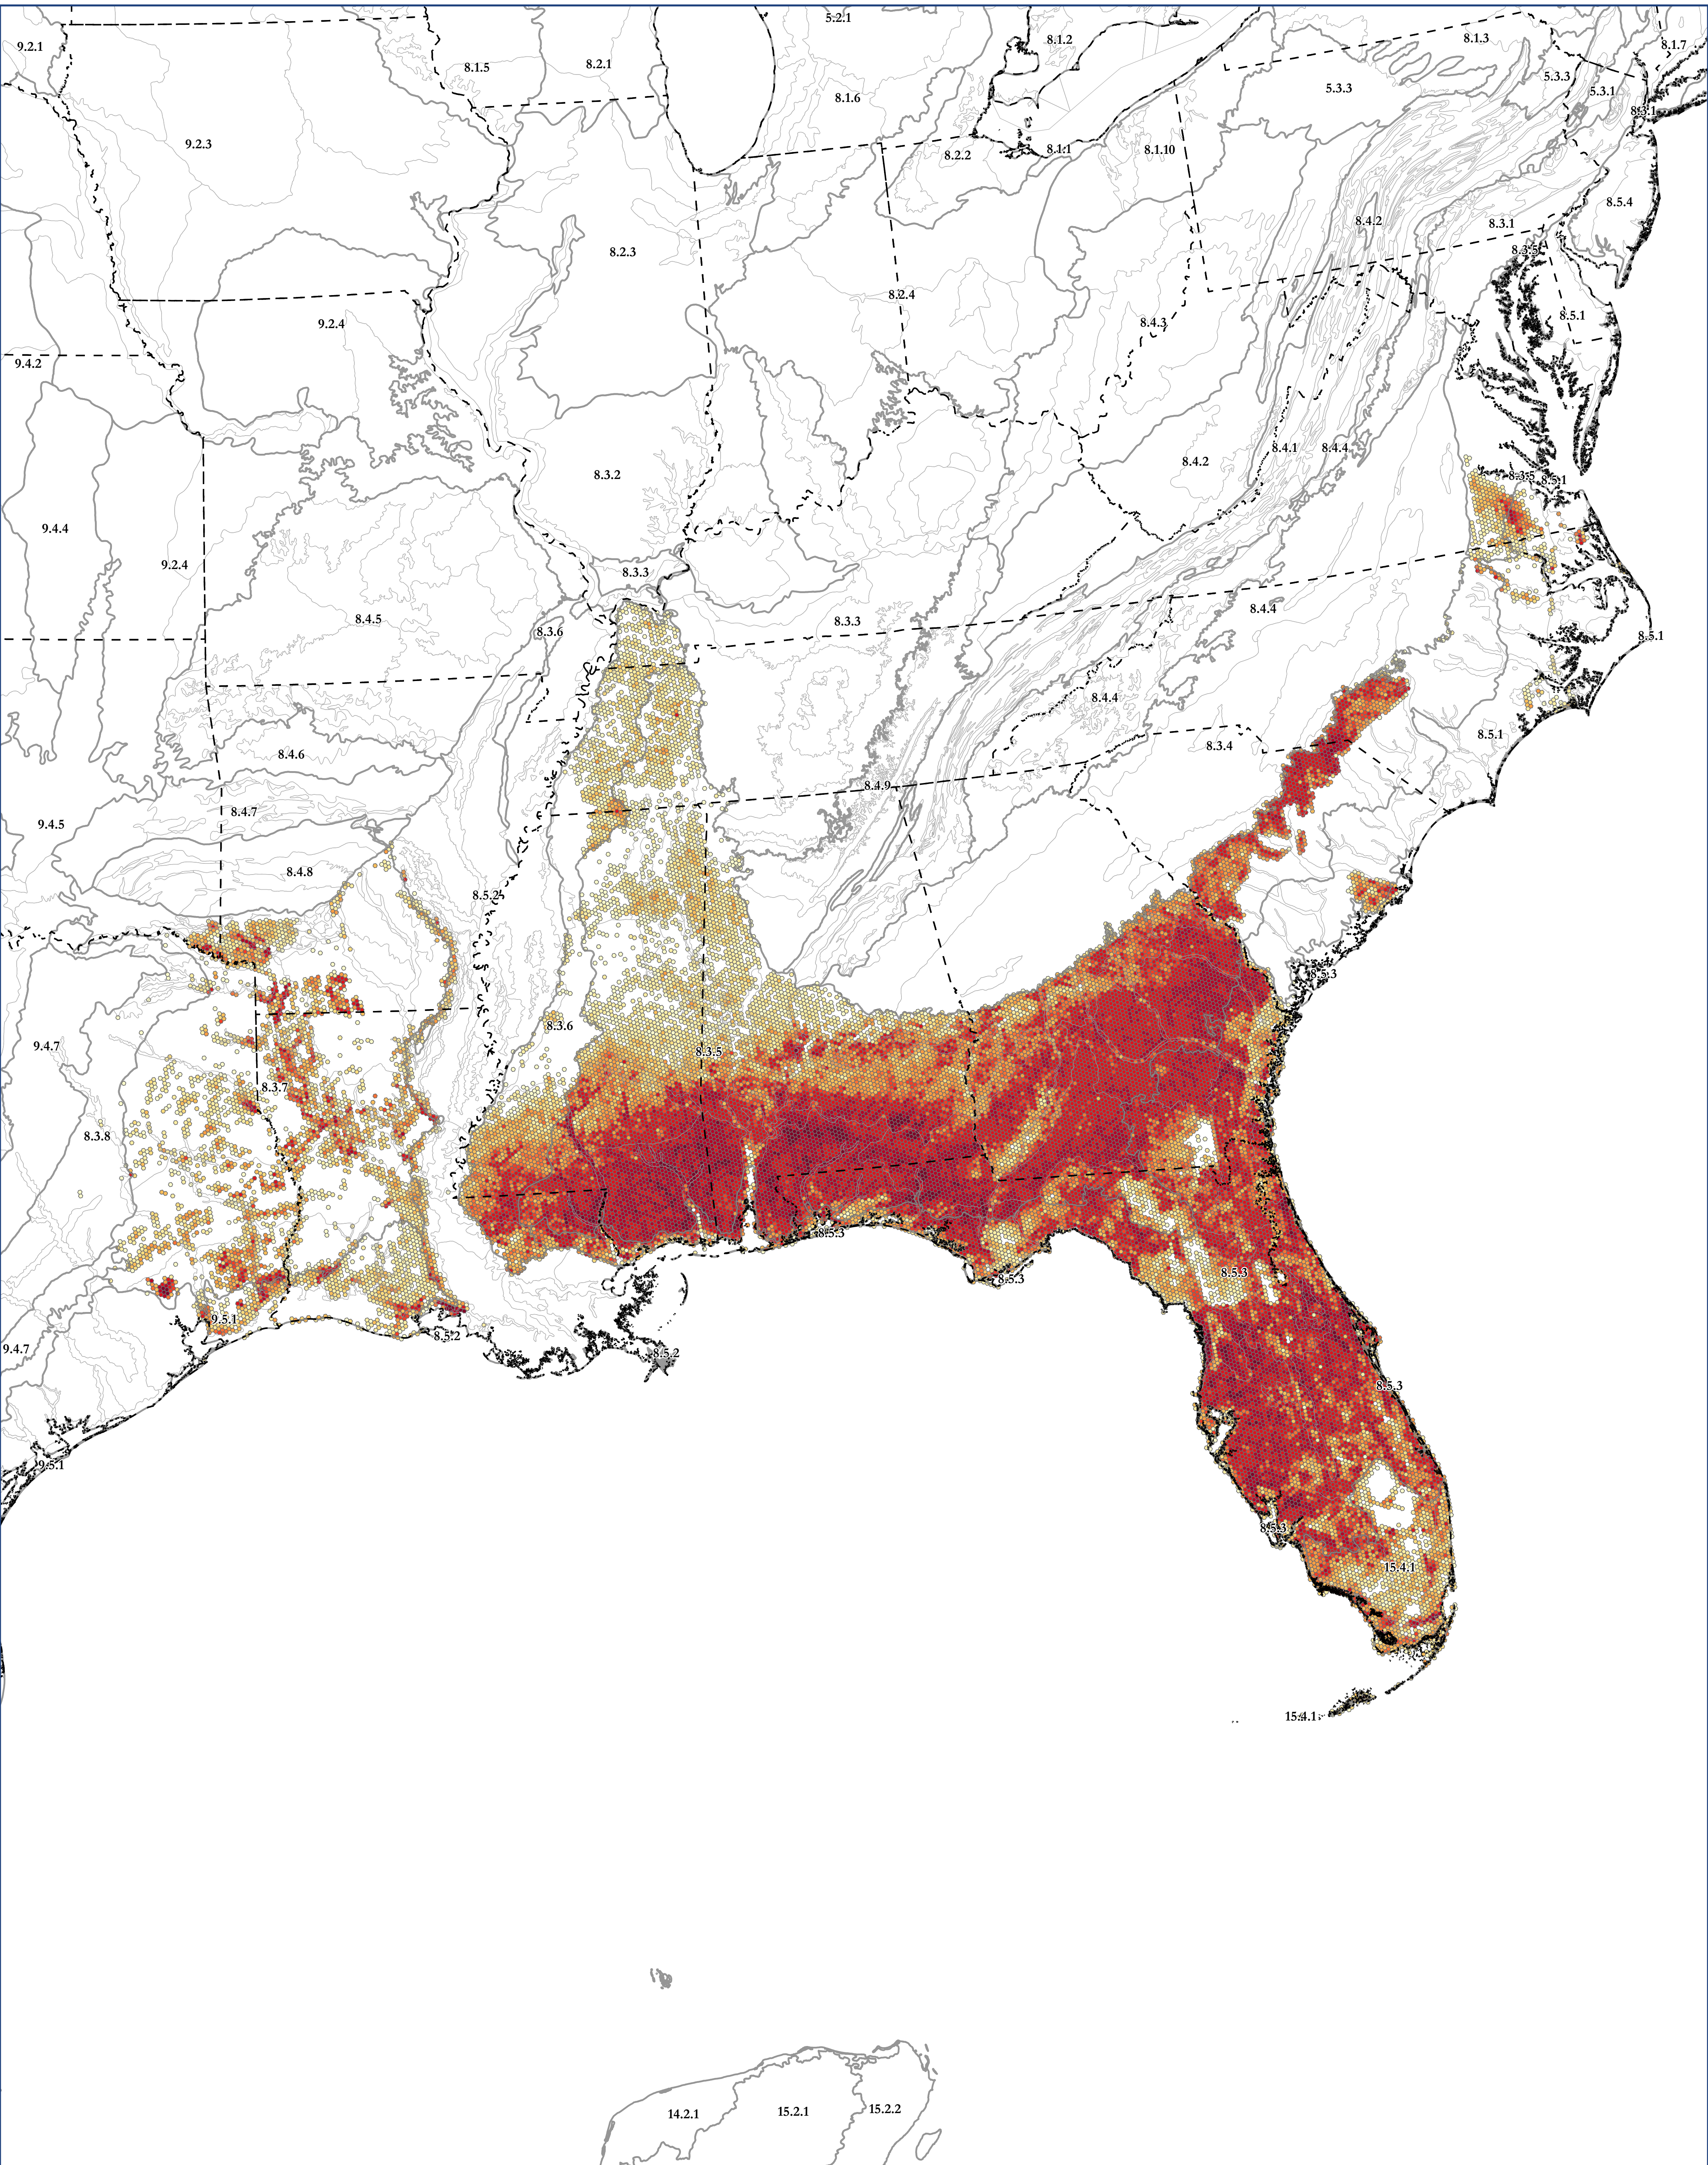

Map of: G037 Southern Coastal Plain Mixed Evergreen Swamp

Legend

Ecoregion Data Sourced From:

CEC Level III Ecoregions from: <http://www.ccc.org/north-american-environmental-atlas/terrestrial-ecoregions-level-iii/>

EPA Level IV Ecoregions from: <https://www.epa.gov/eco-research/level-iii-and-iv-ecoregions-continental-united-states>