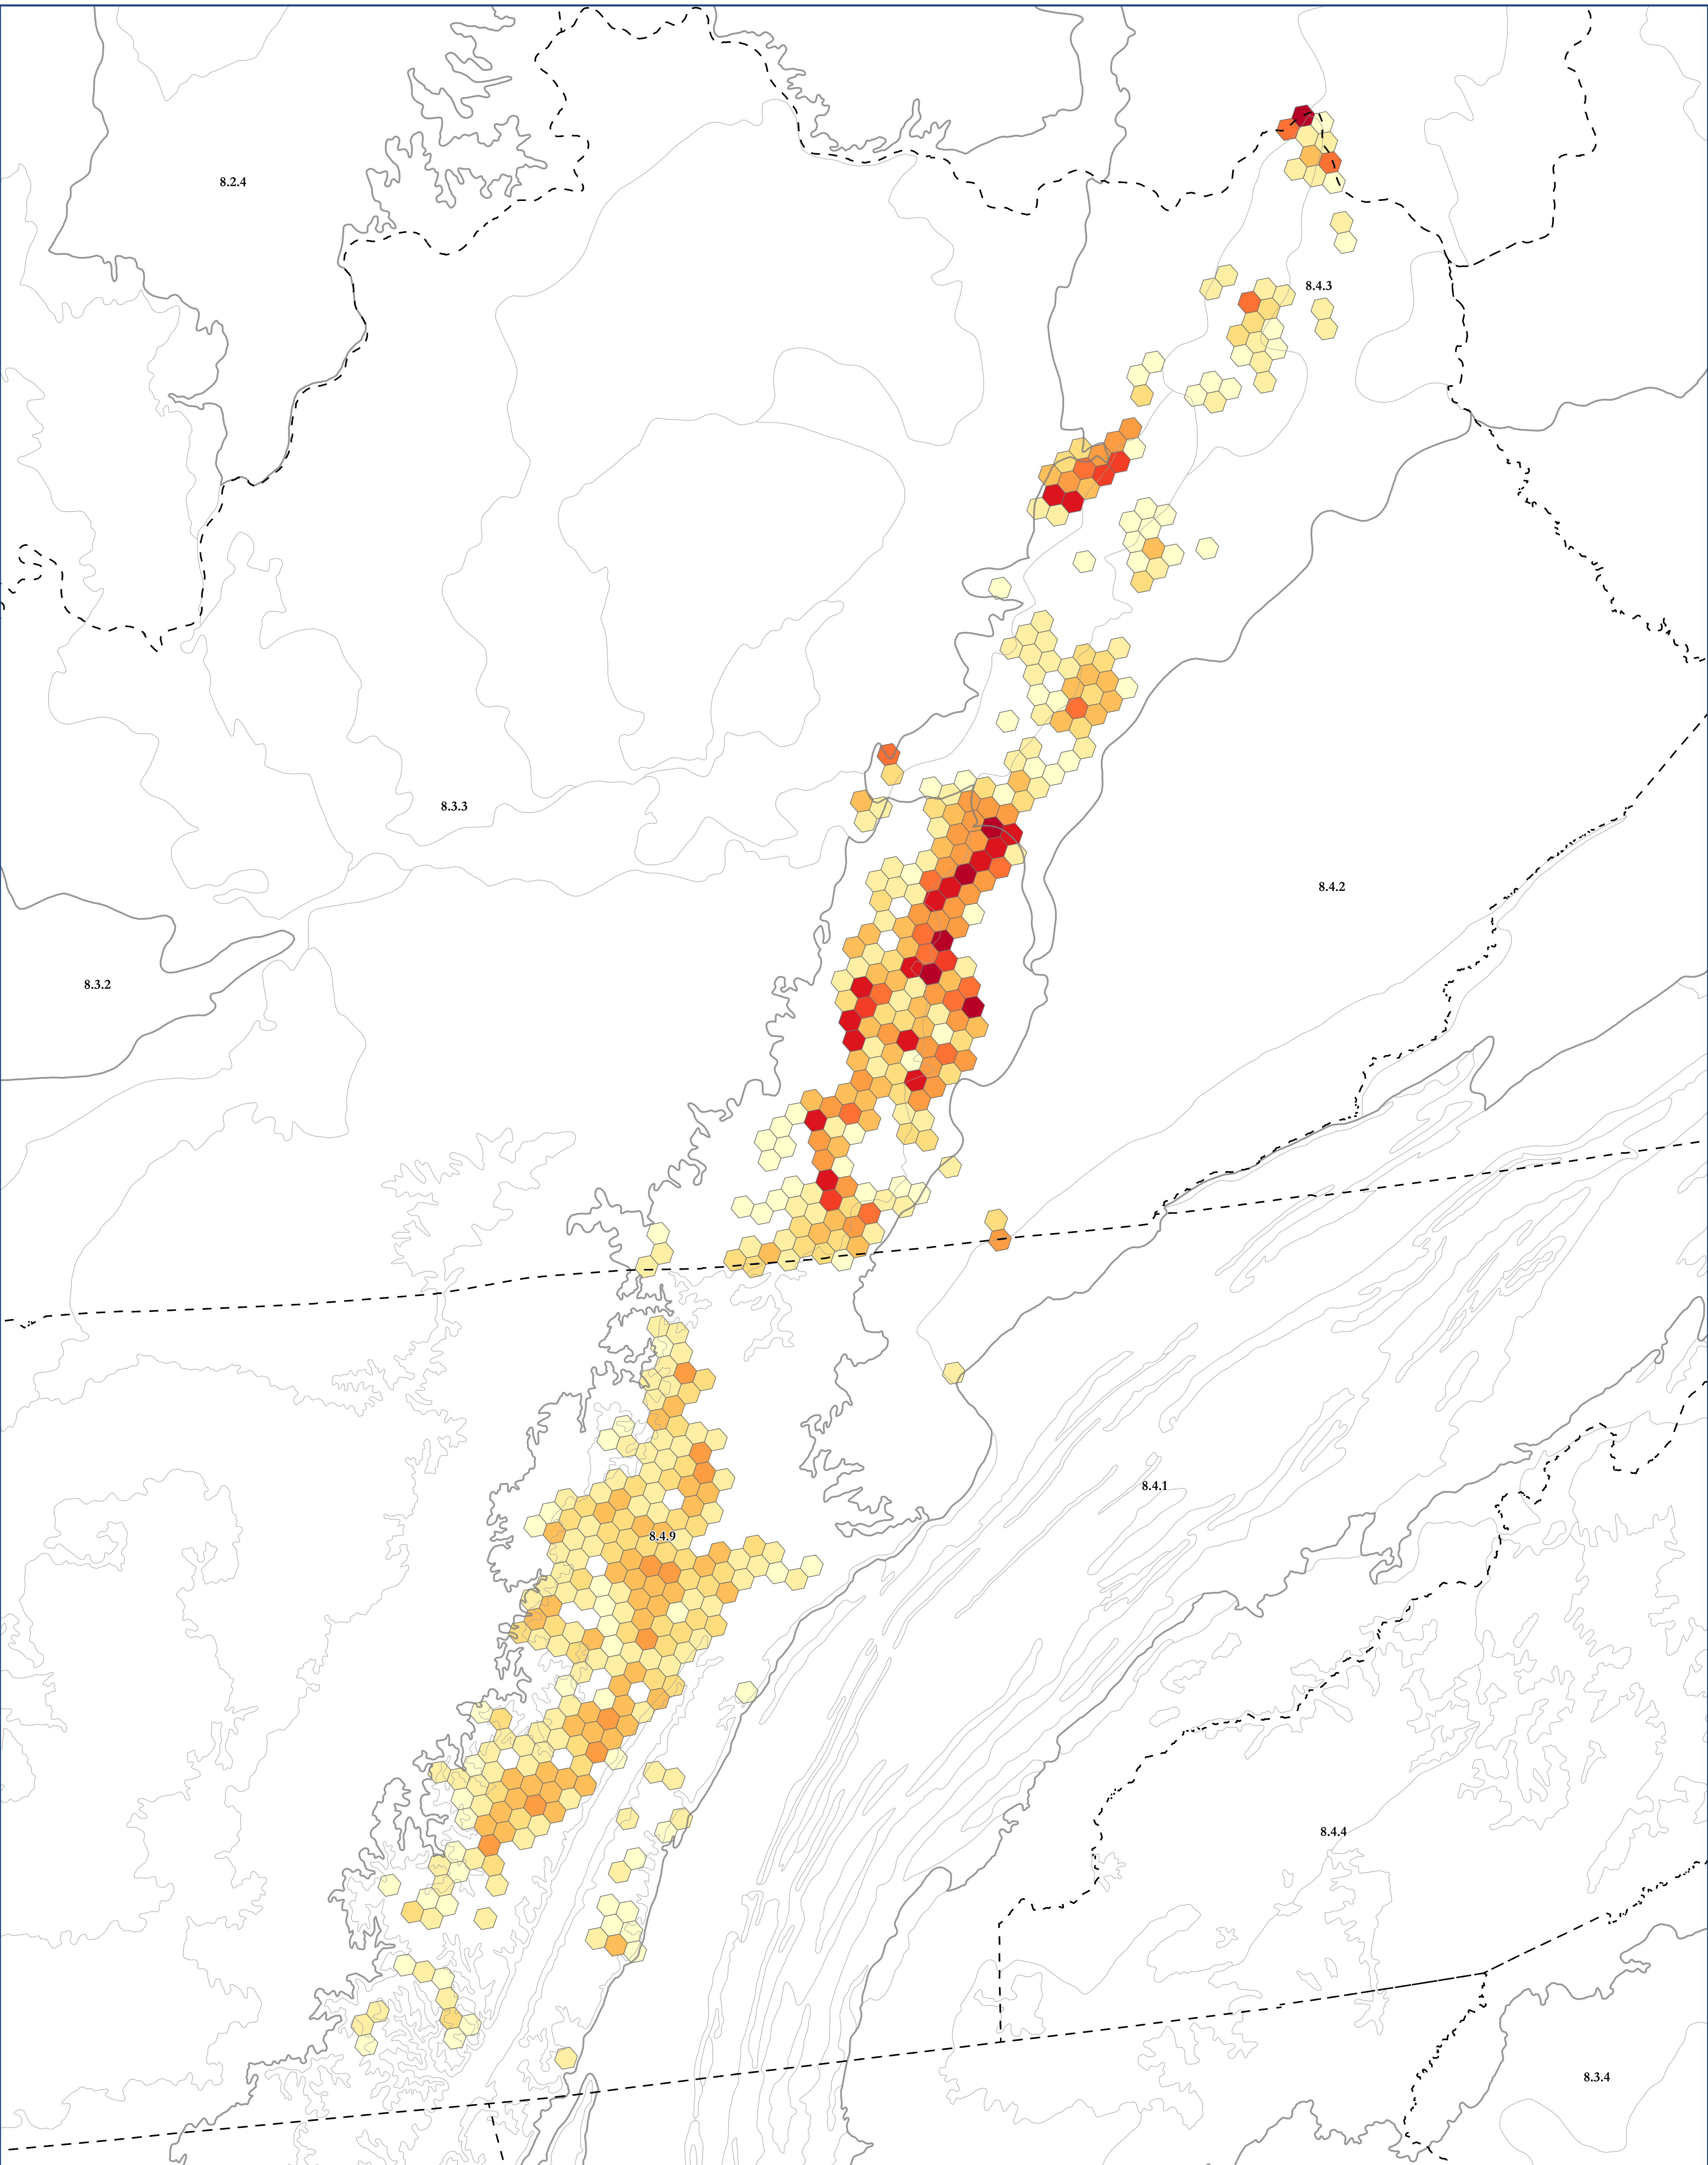

# Map of: G044 Central Interior-Appalachian Seepage Swamp

Legend

Ecoregion Data Sourced From:

CEC Level III Ecoregions from: <http://www.ccc.org/north-american-environmental-atlas/terrestrial-ecoregions-level-iii/>

EPA Level IV Ecoregions from: <https://www.epa.gov/eco-research/level-iii-and-iv-ecoregions-continental-united-states>