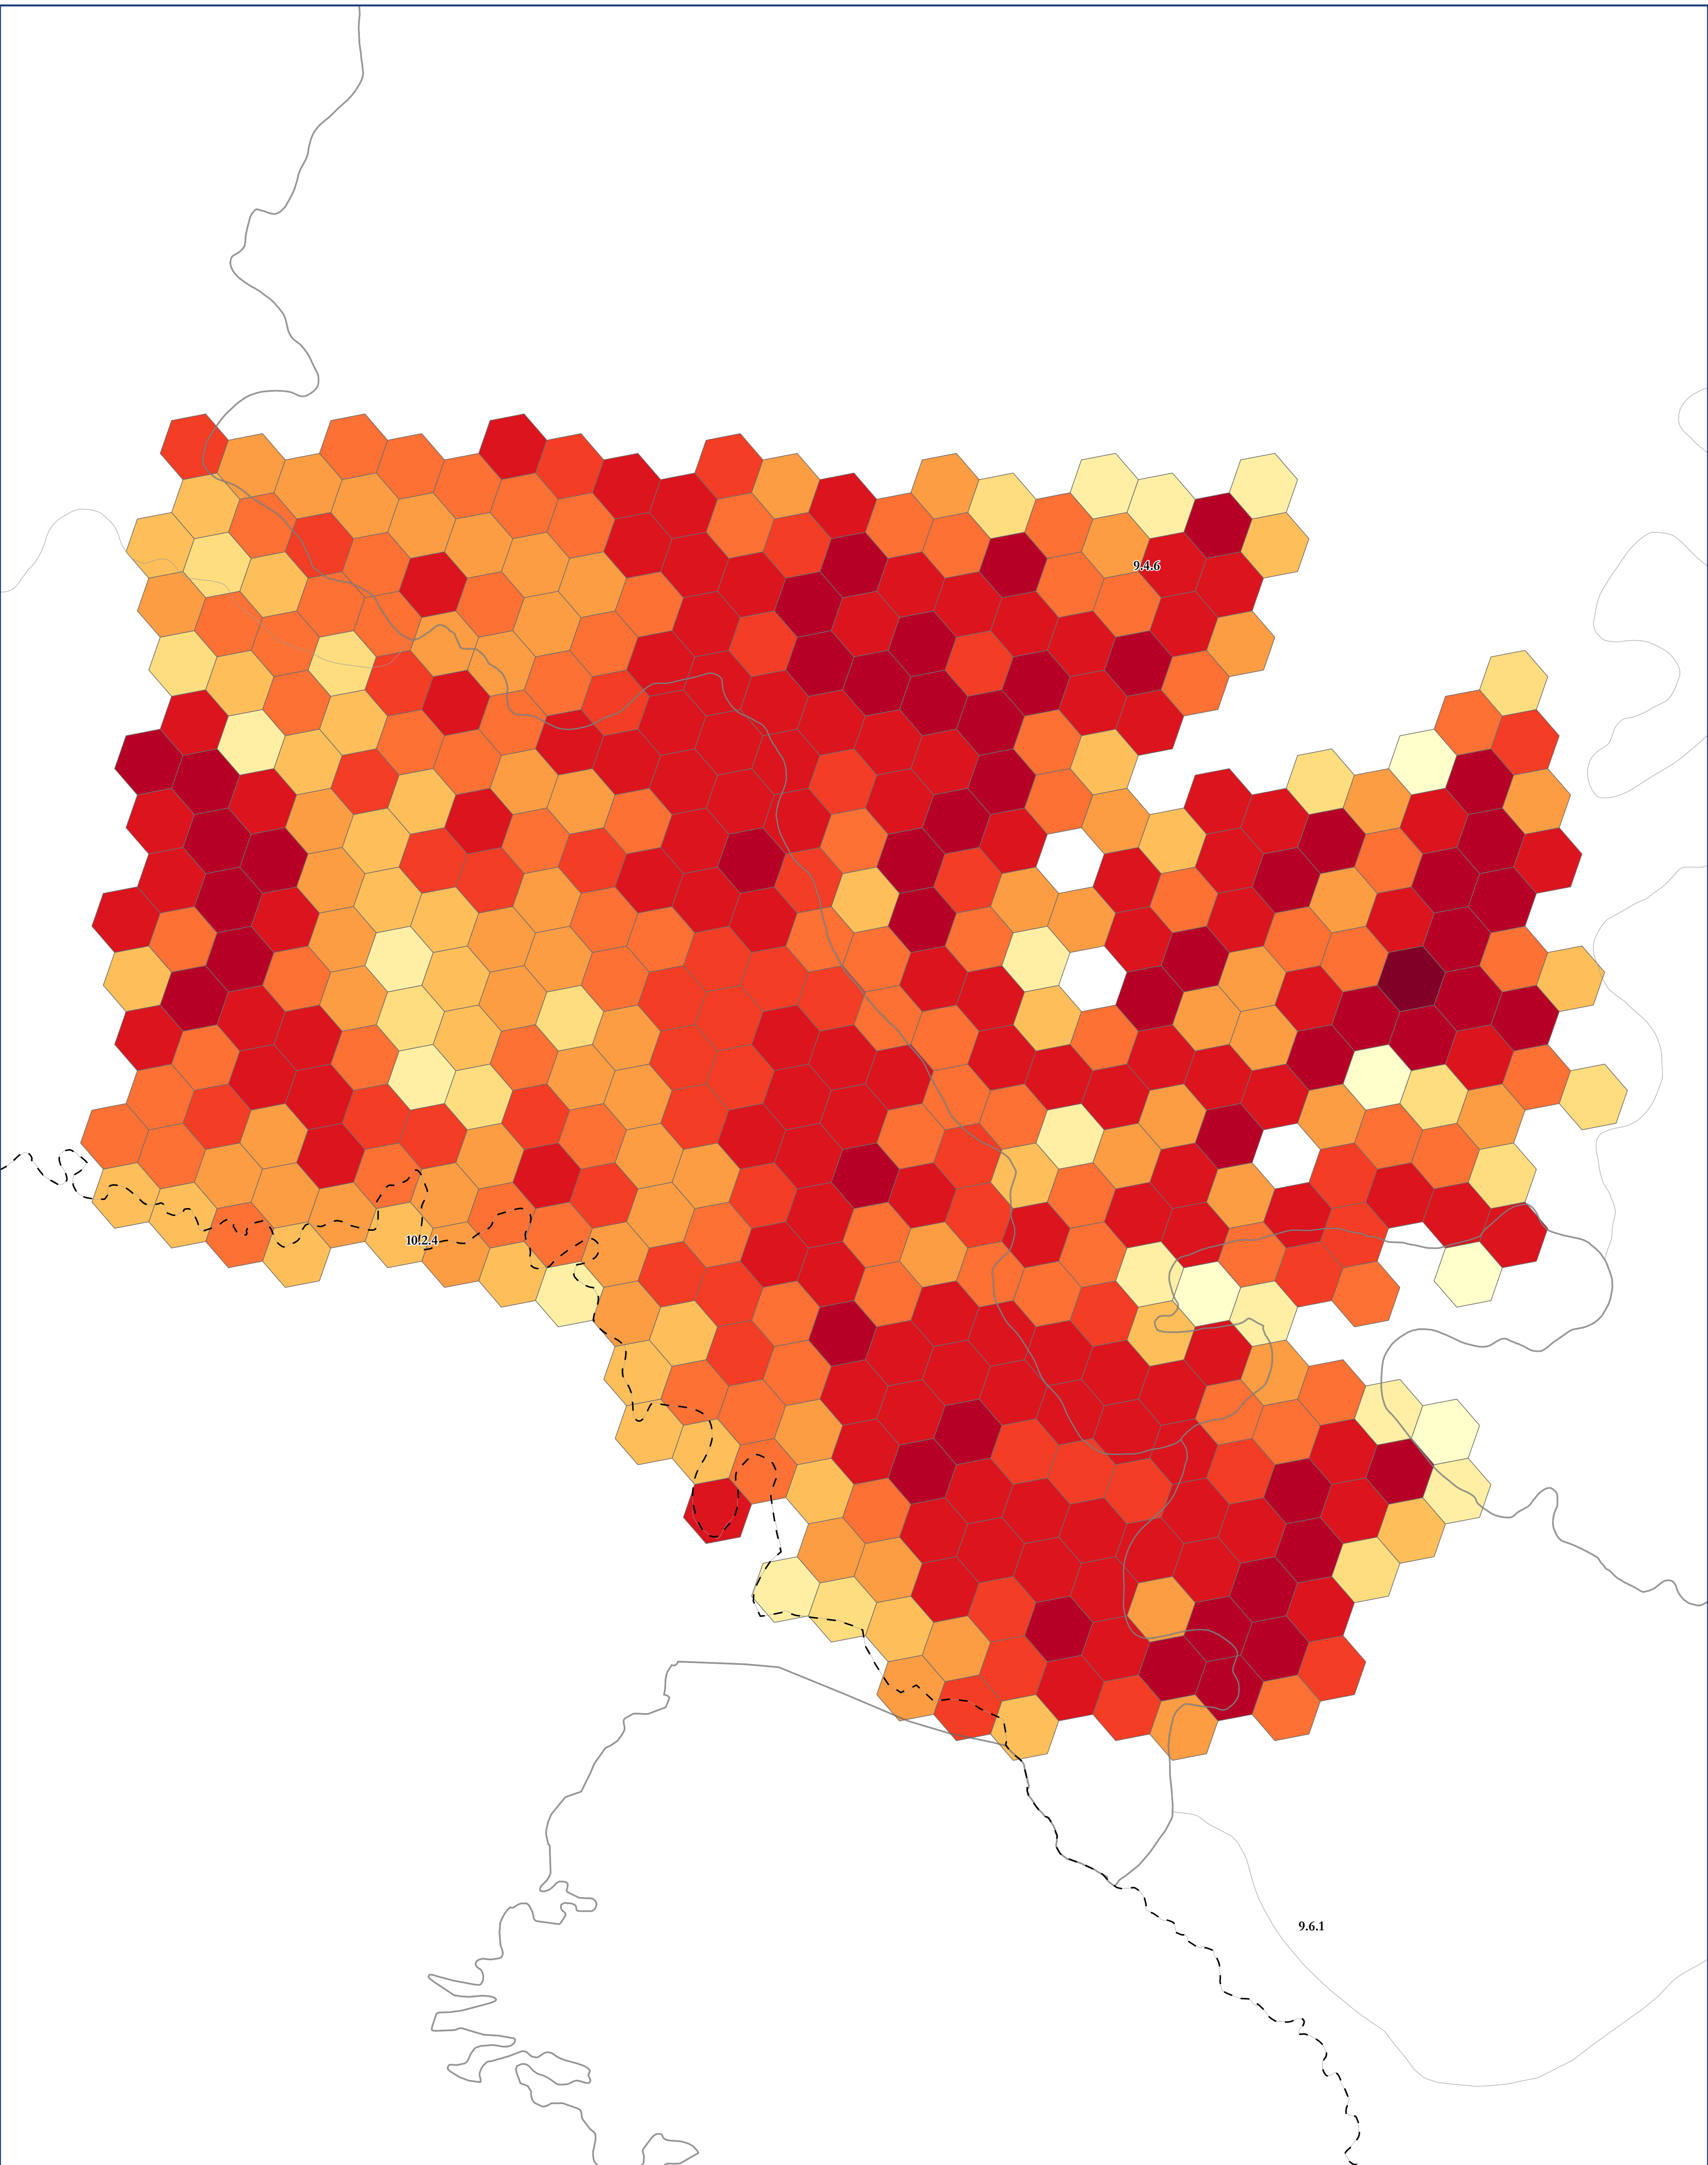

Map of: G109 Southwest Warm Desert Riparian Forest

0 3.5 7 14 Miles
0 5 10 20 Kilometers

Legend

Ecoregion Data Sourced From:

CEC Level III Ecoregions from: <http://www.ccc.org/north-american-environmental-atlas/terrestrial-ecoregions-level-iii/>
EPA Level IV Ecoregions from: <https://www.epa.gov/eo-research/level-iii-and-iv-ecoregions-continental-united-states>