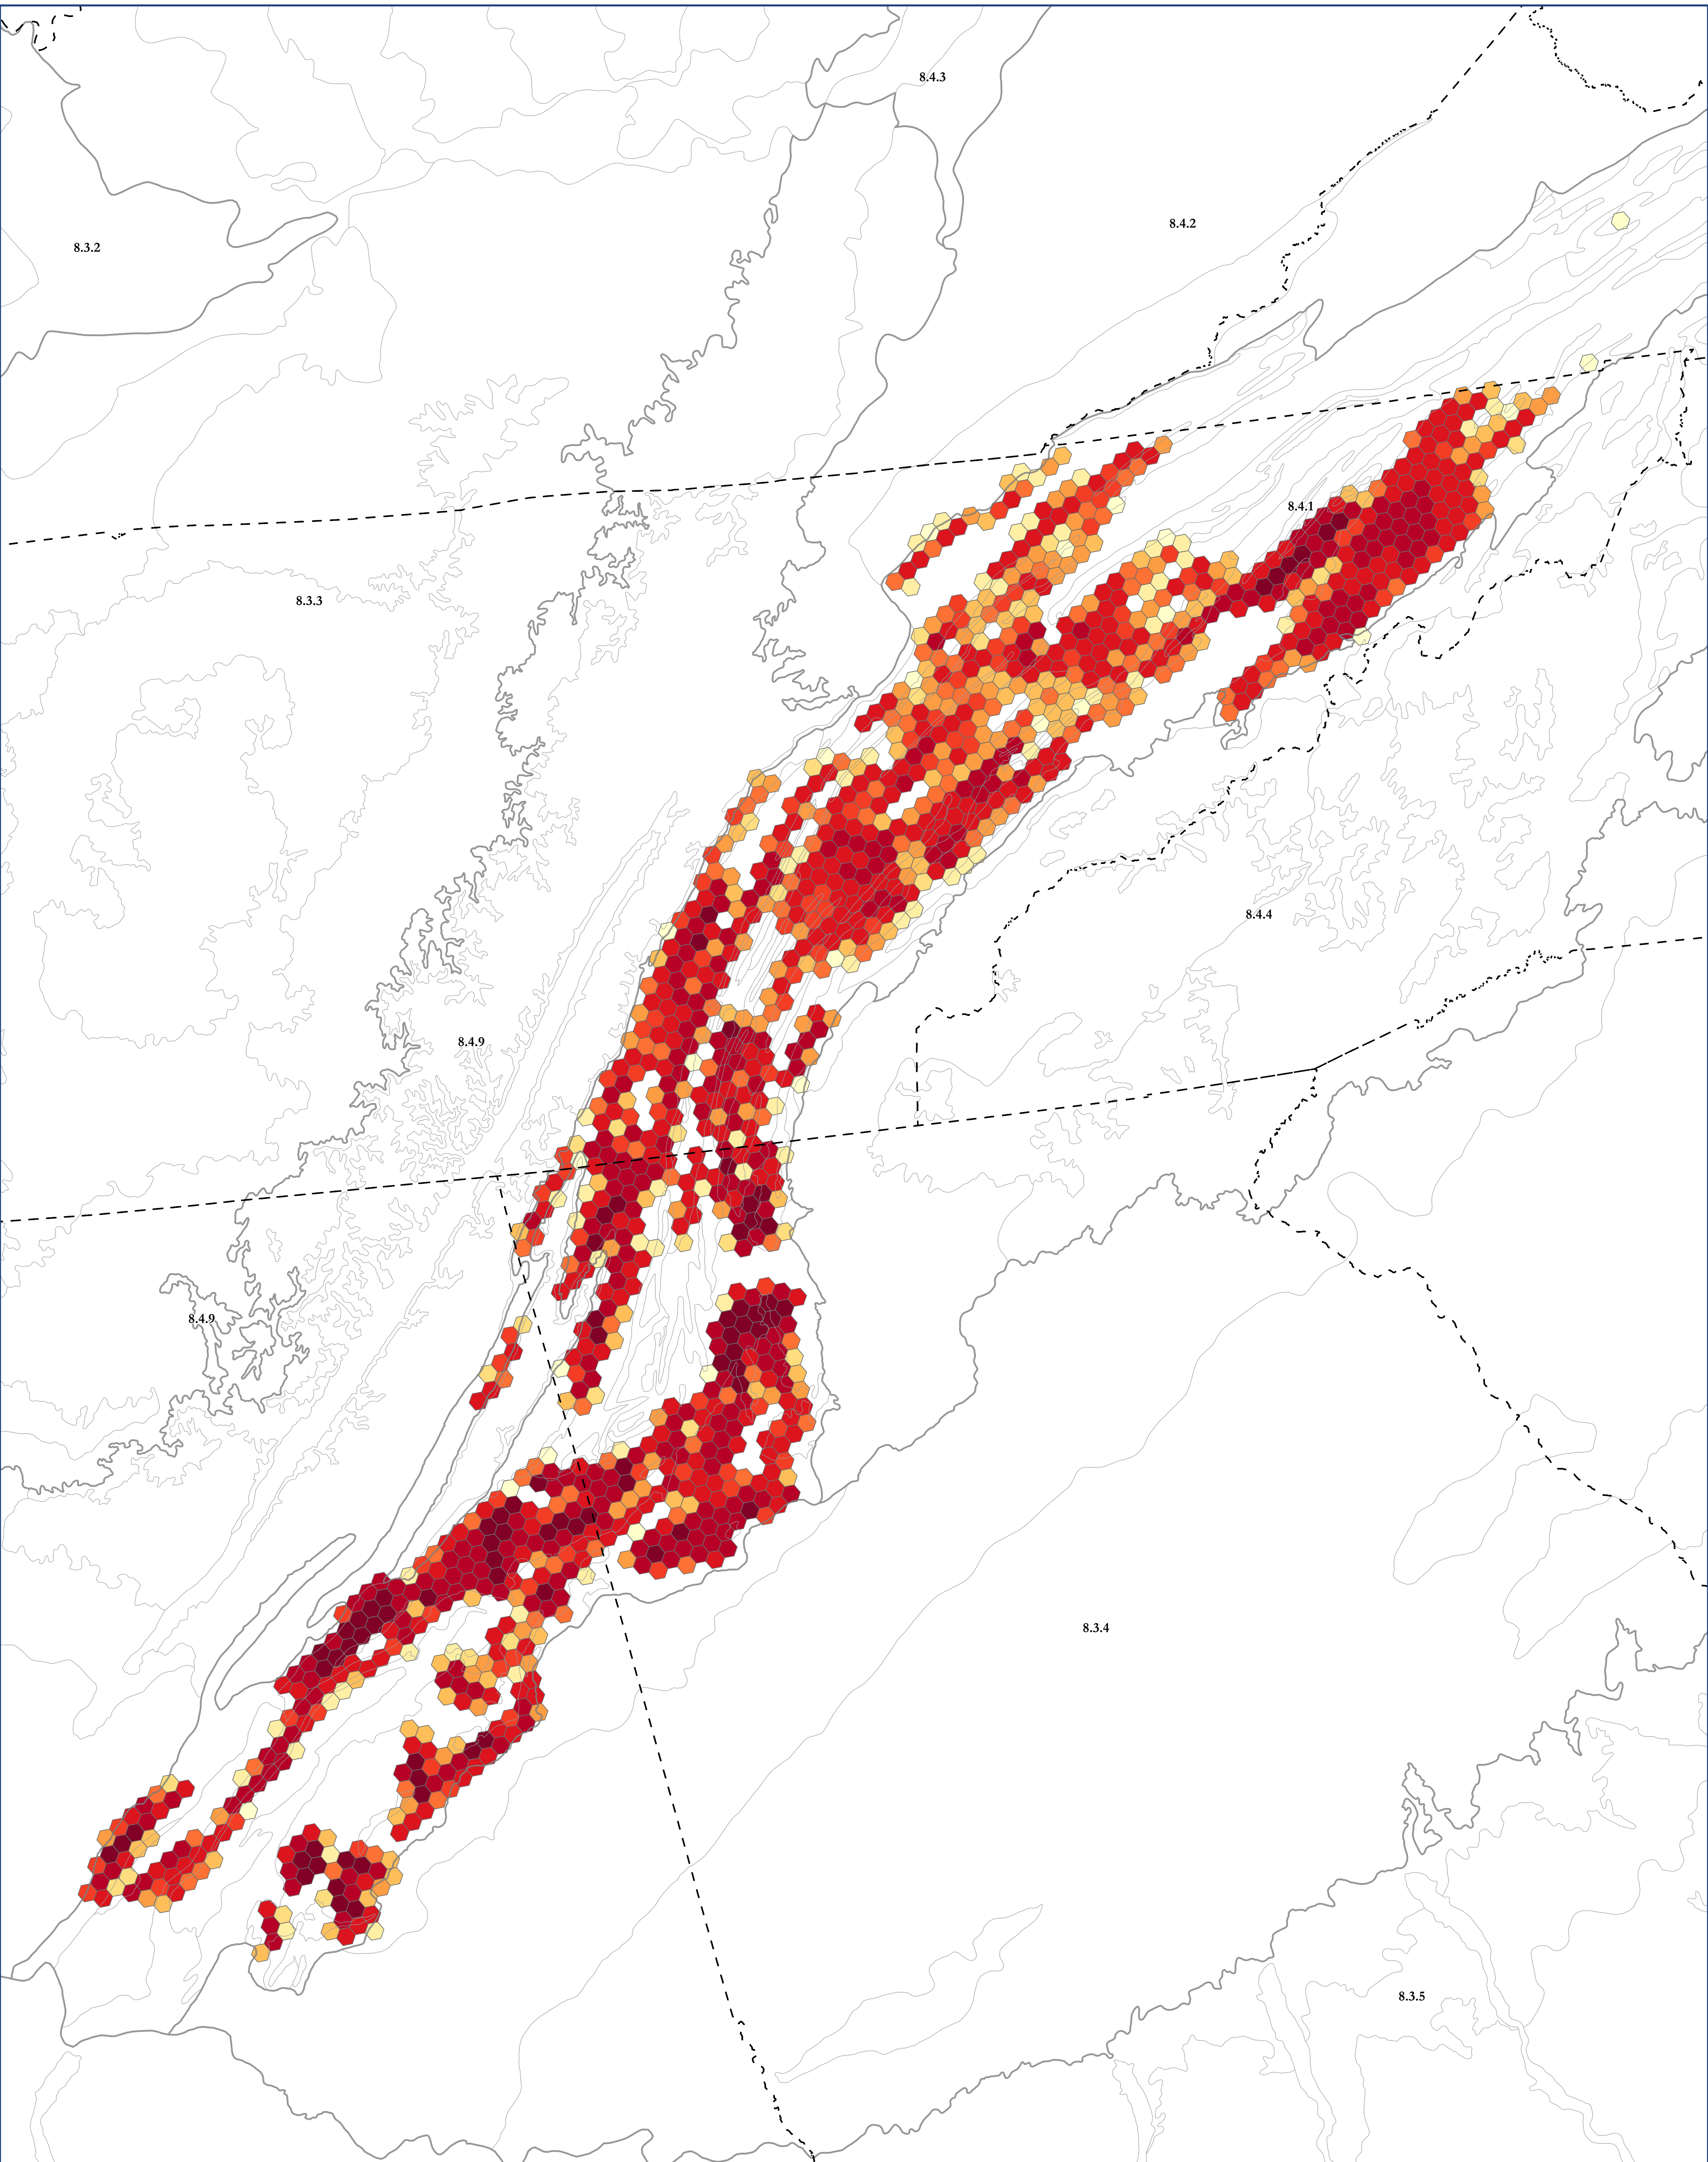

Map of: G1179 Appalachian Ridge & Valley Prairie

Legend

Ecoregion Data Sourced From:
CEC Level III Ecoregions from: <http://www.cec.org/north-american-environmental-atlas/terrestrial-ecoregions-level-iii/>
EPA Level IV Ecoregions from: <https://www.epa.gov/eco-research/level-iii-and-iv-ecoregions-continental-united-states>