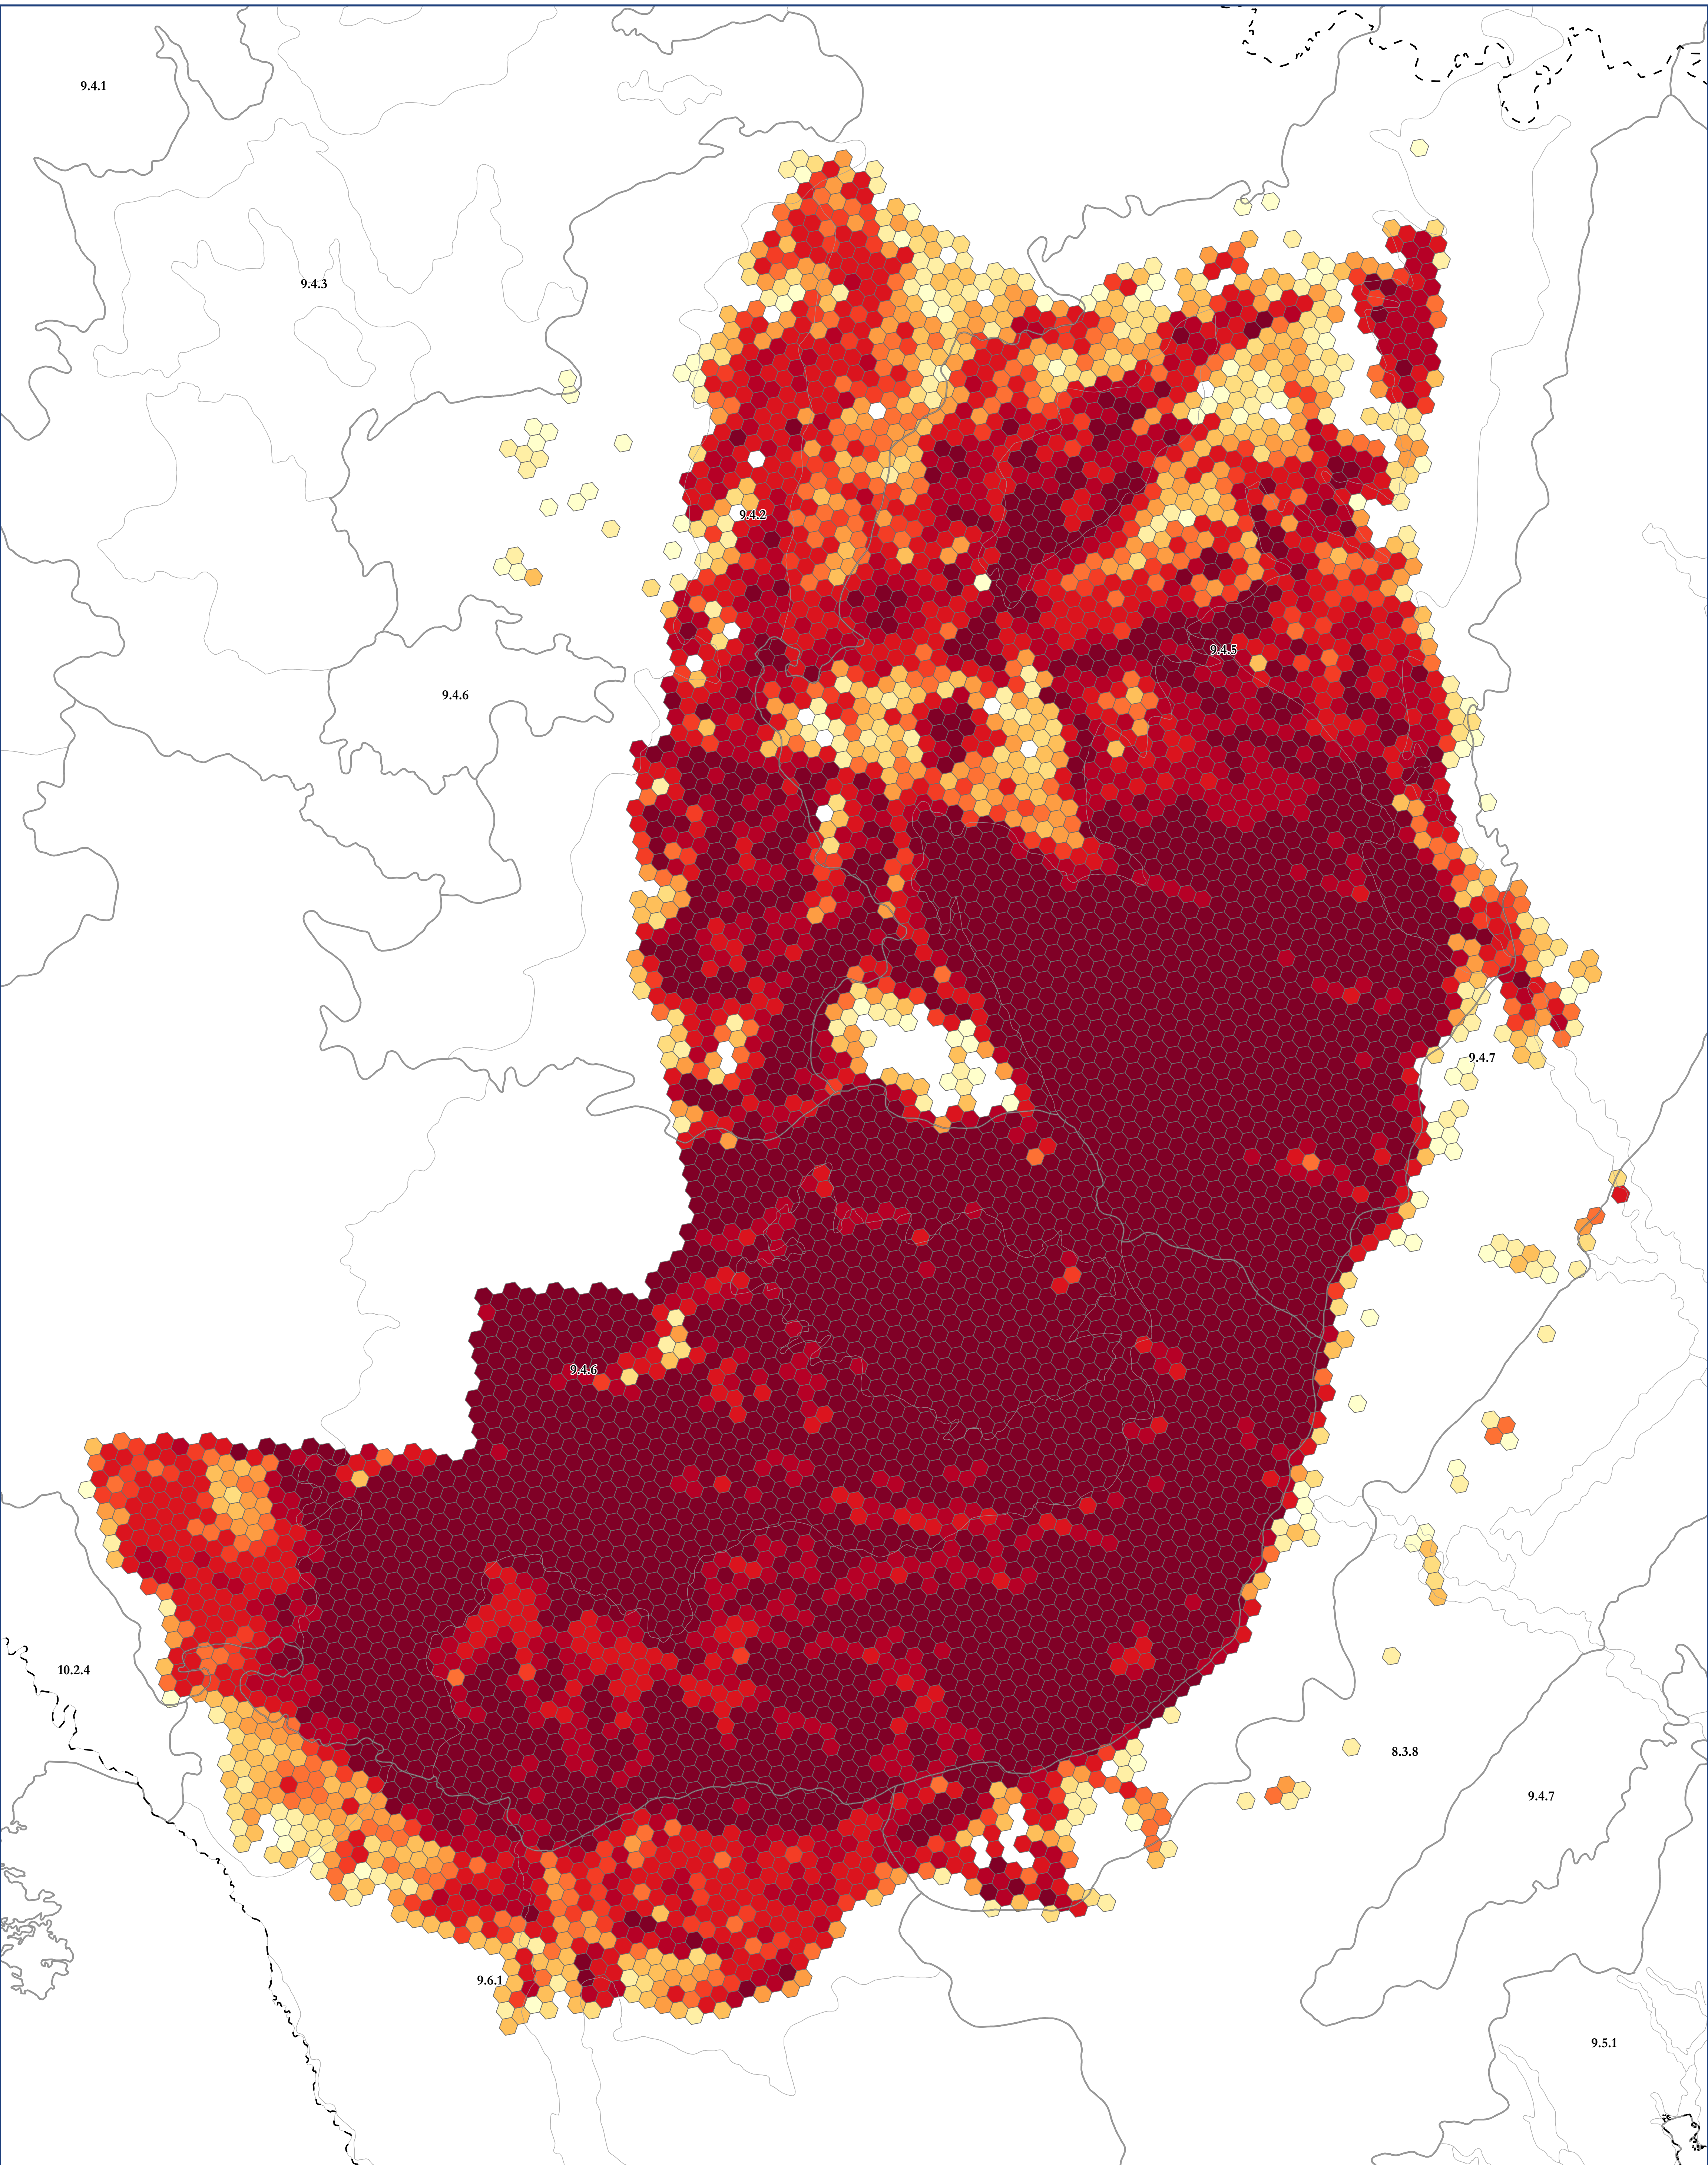

Map of: G126 Edwards Plateau Dry Woodland

Legend

0 12.5 25 50 Miles
0 20 40 80 Kilometers

Ecoregion Data Sourced From: