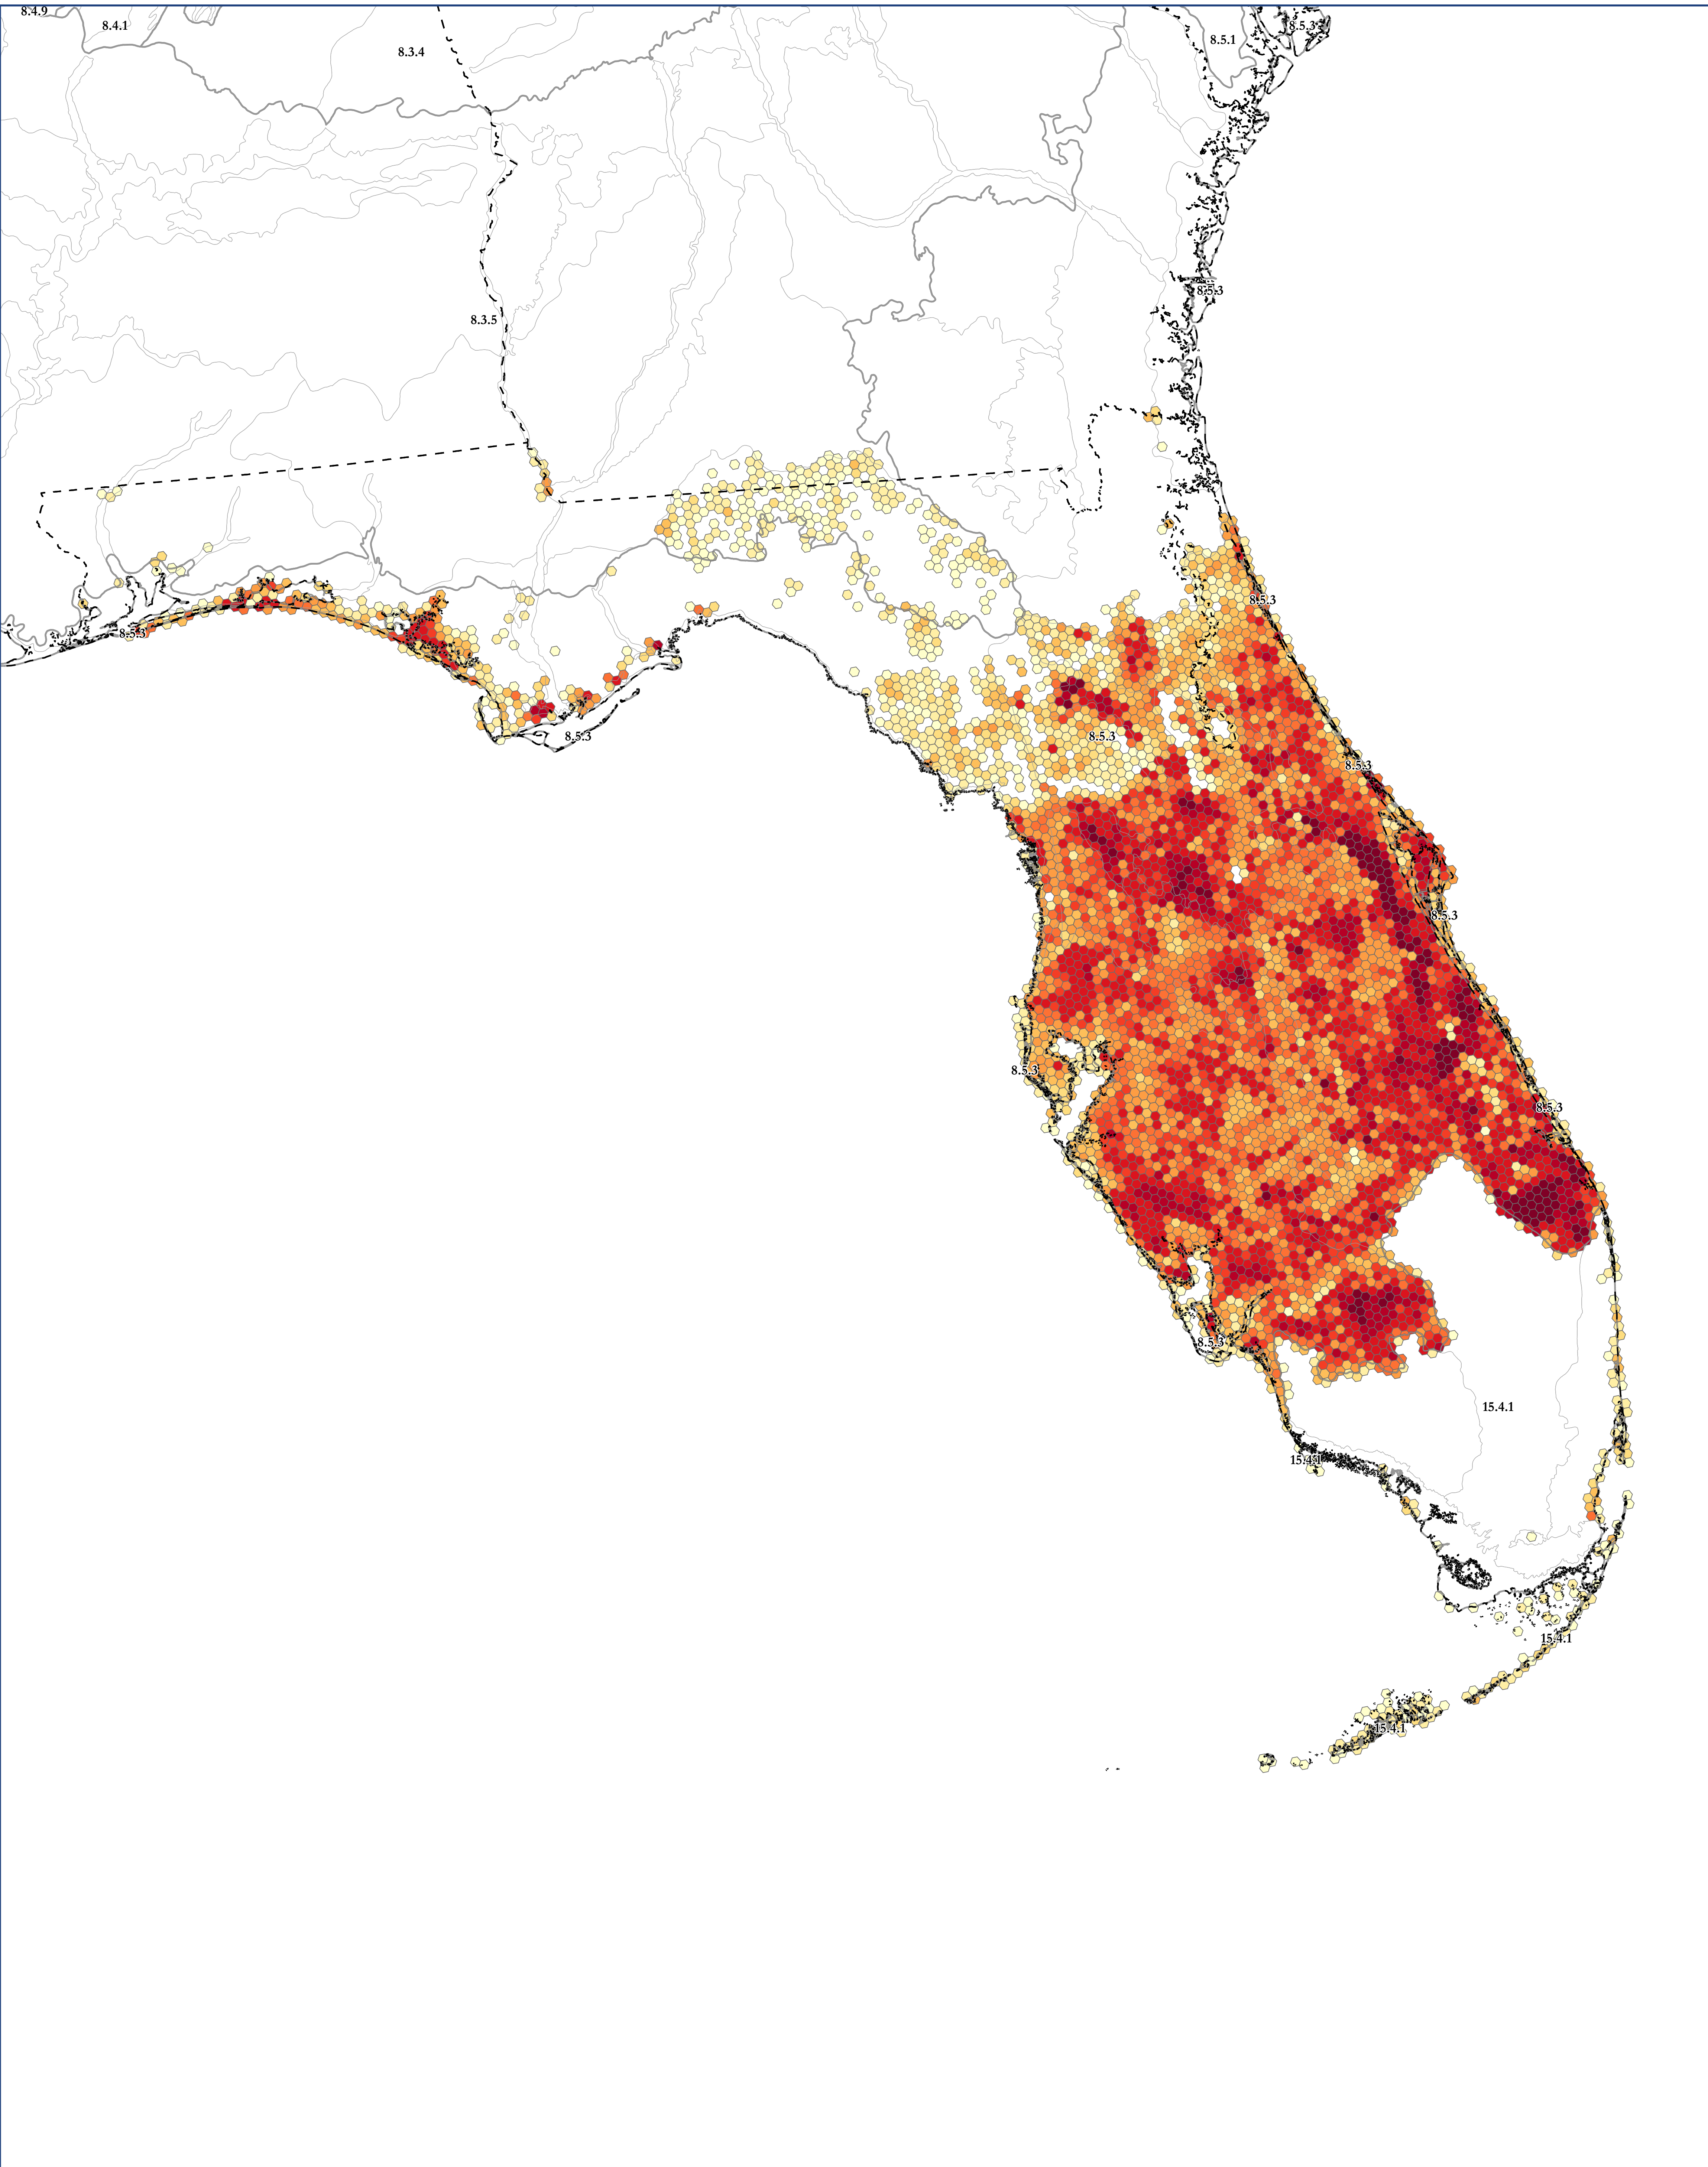

Map of: G188 South Atlantic & Gulf Coast Marsh & Wet Meadow

Legend