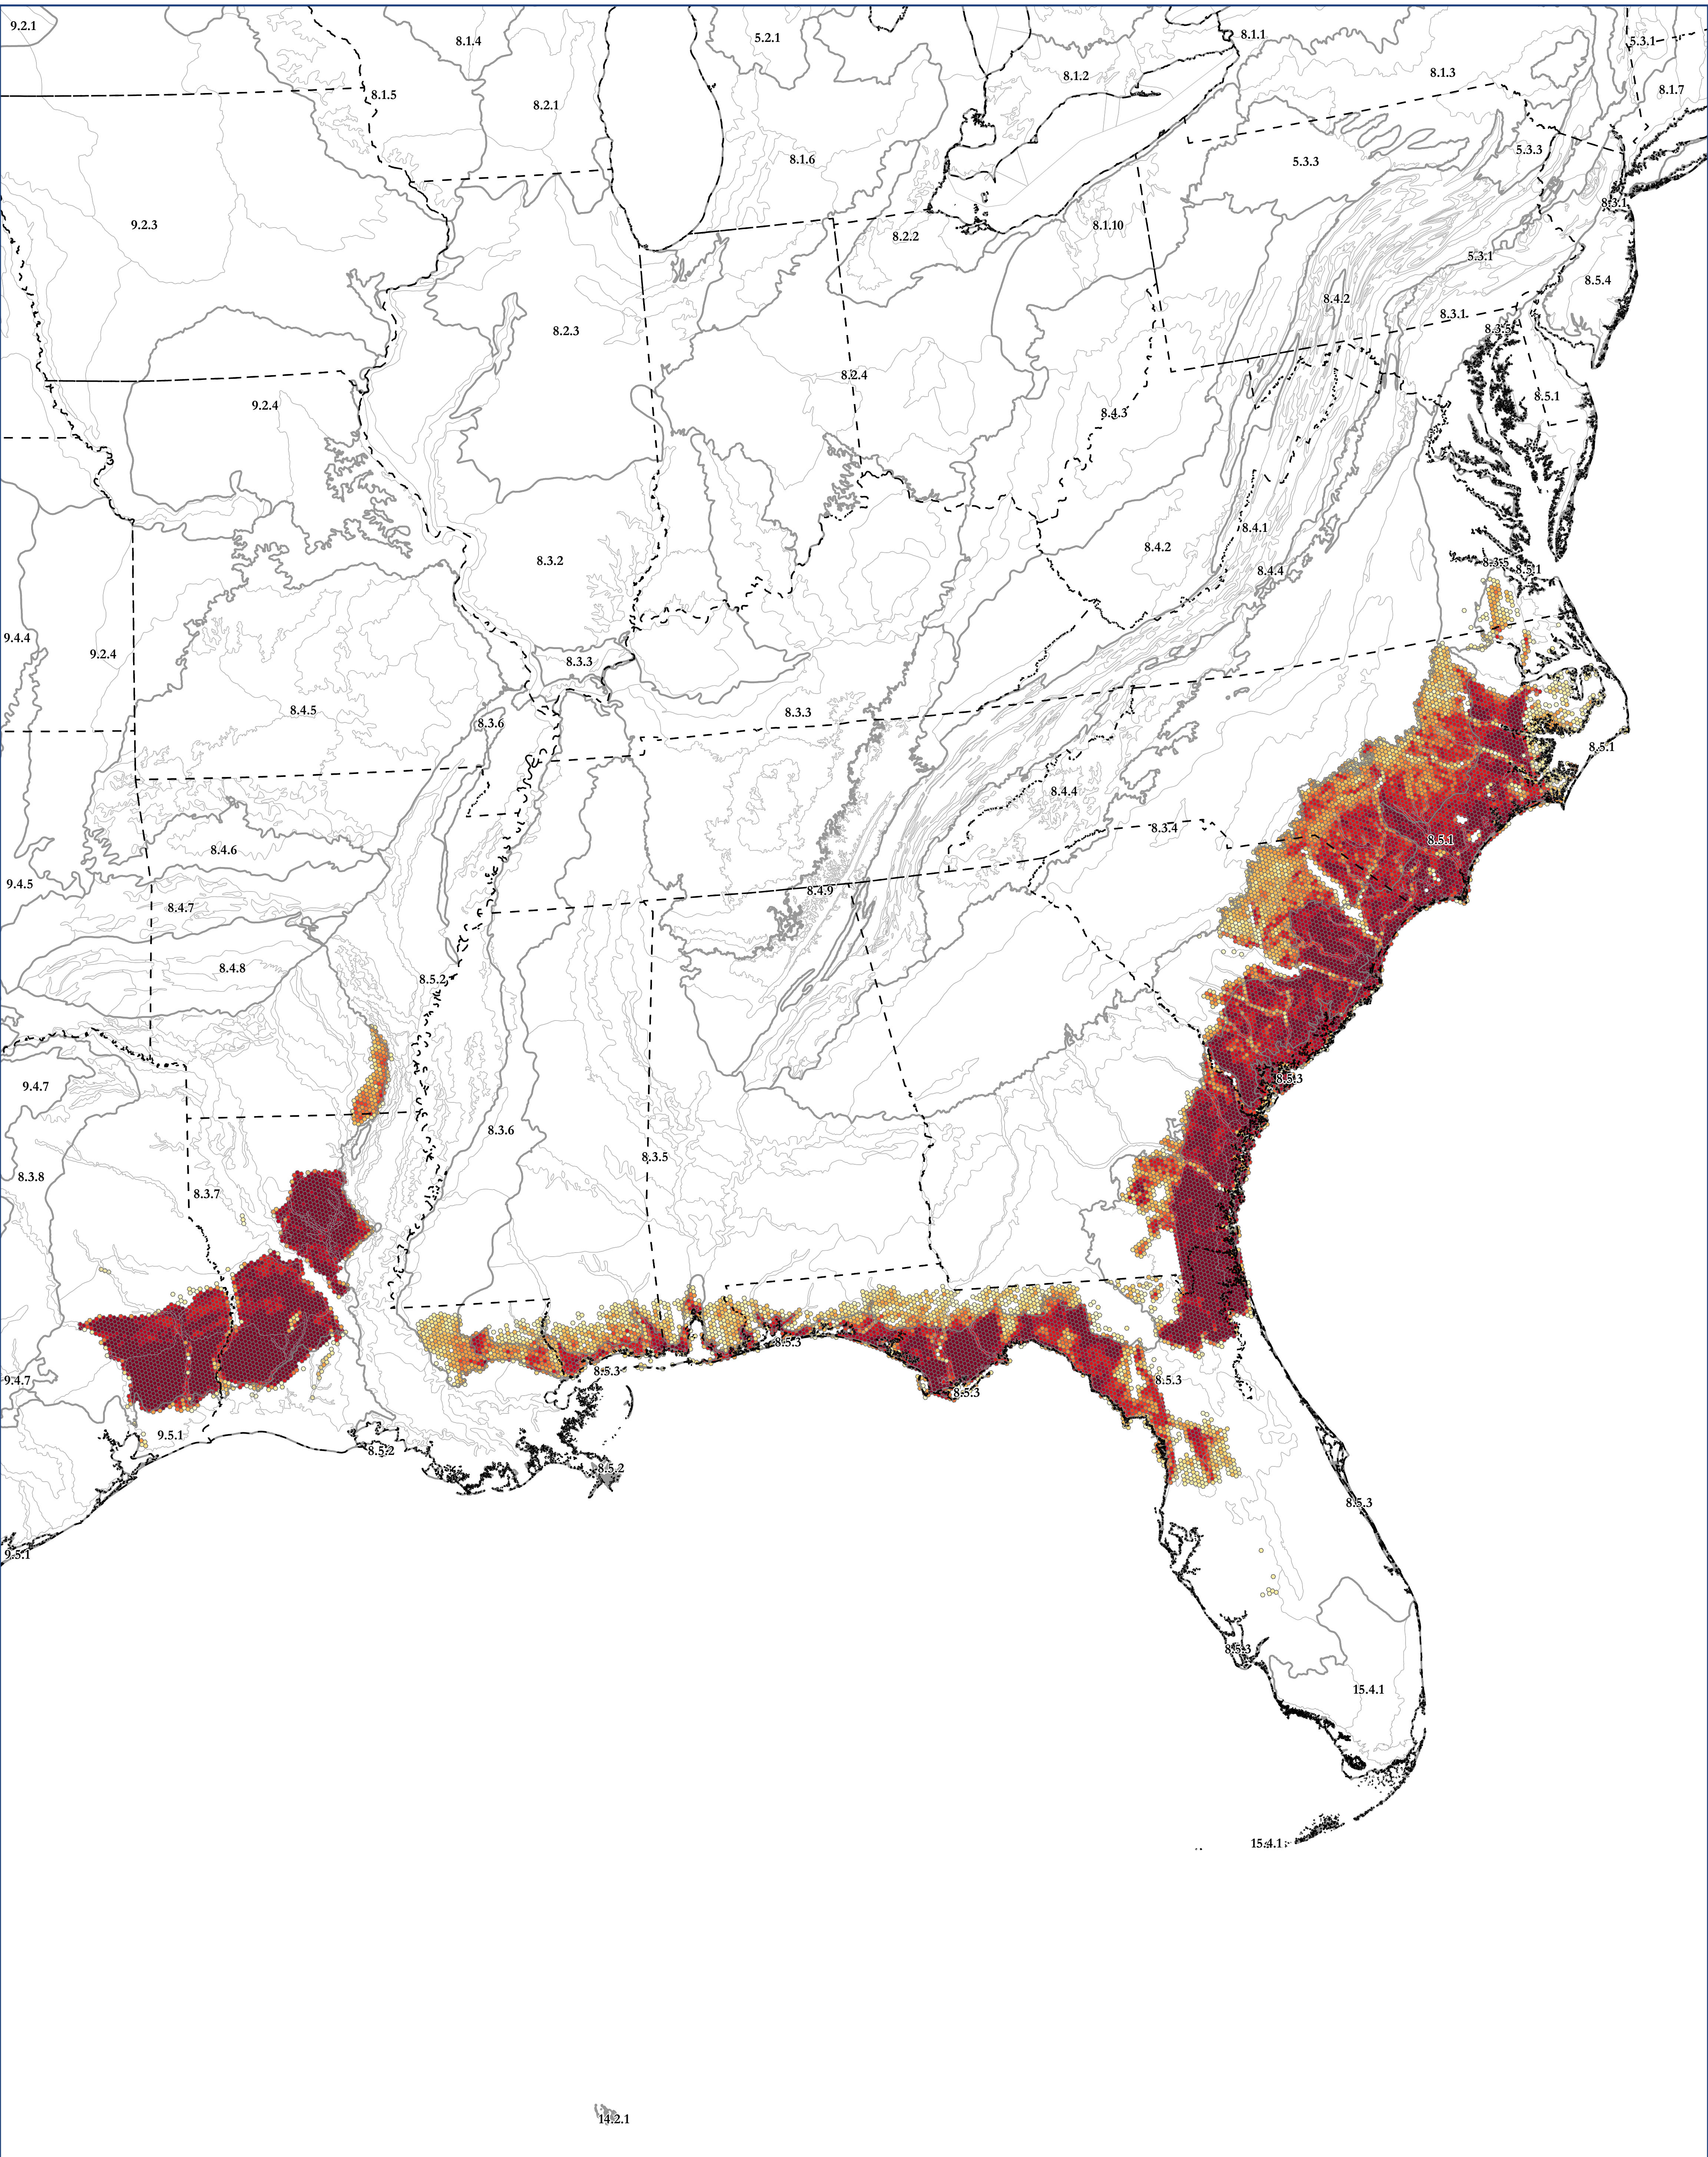

Map of: G190 Wet-Mesic Longleaf Pine Open Woodland

Legend

Ecoregion Data Sourced From:
CEC Level III Ecoregions from: <http://www.ccc.org/north-american-environmental-atlas/terrestrial-ecoregions-level-iii/>
EPA Level IV Ecoregions from: <https://www.epa.gov/eco-research/level-iii-and-iv-ecoregions-continental-united-states>