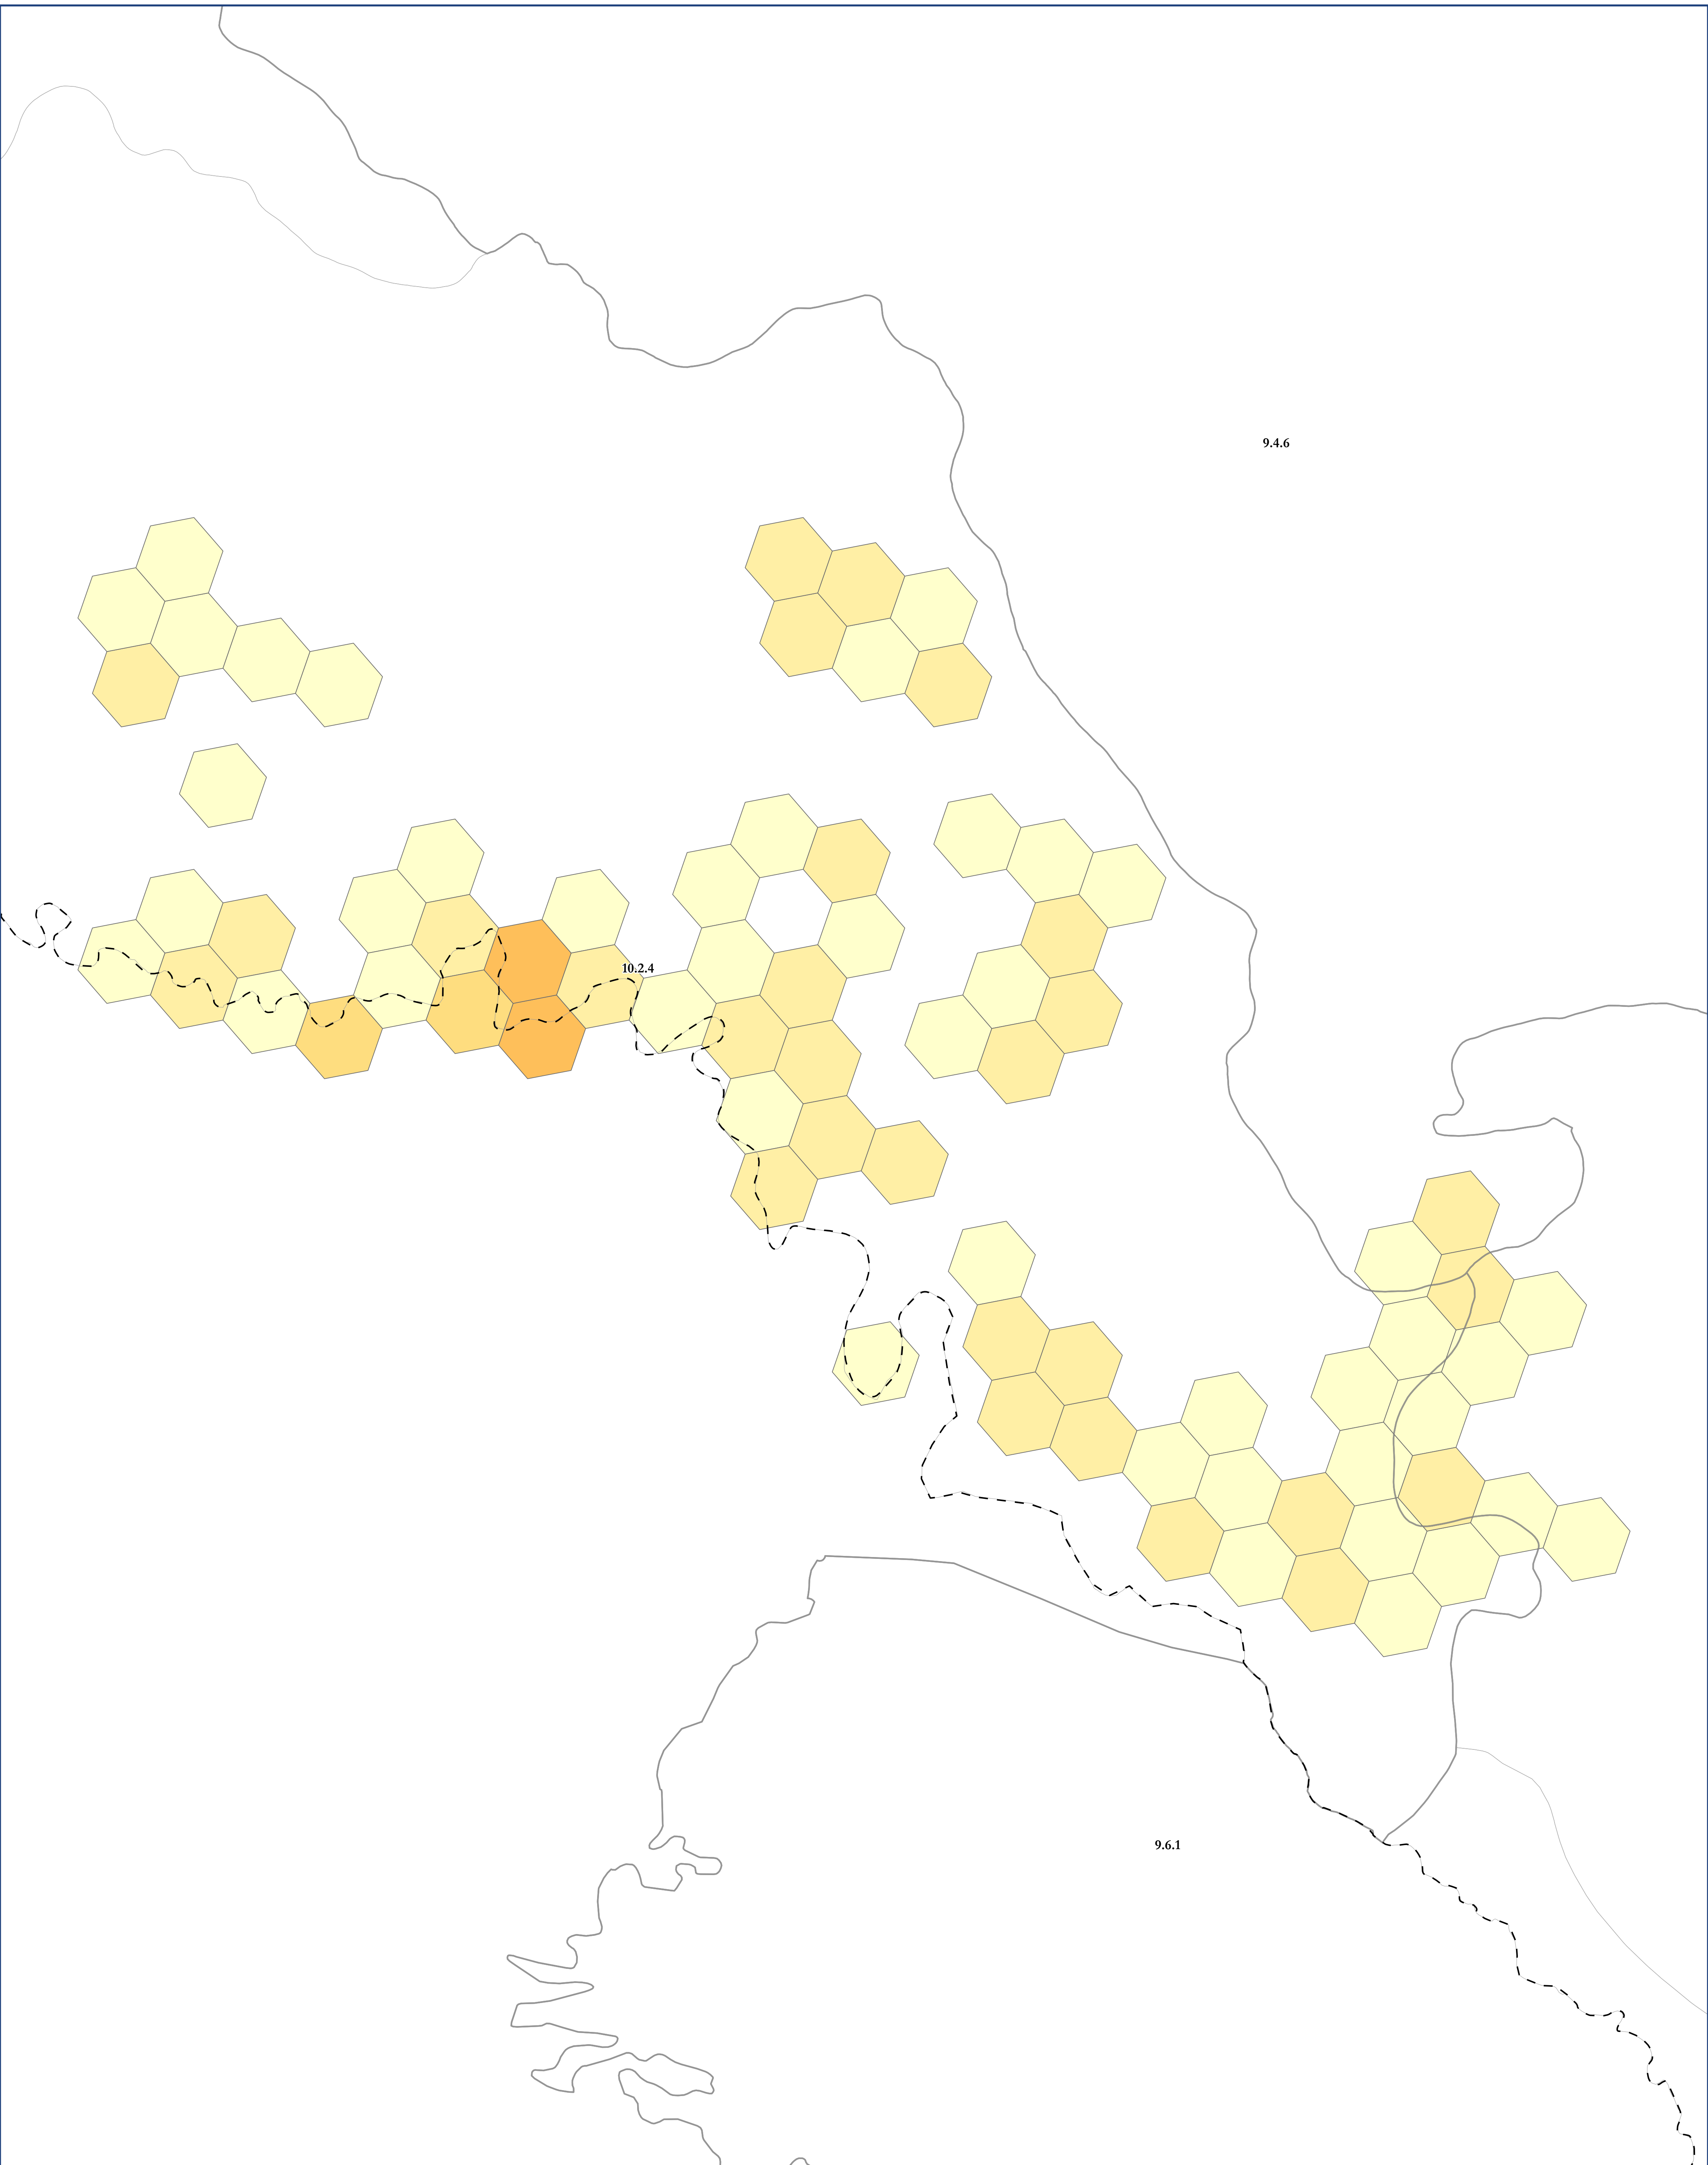

Map of: G200 Madrean Pinyon - Juniper Woodland

Legend

Ecoregion Data Sourced From:
CEC Level III Ecoregions from: <http://www.ccc.org/north-american-environmental-atlas/terrestrial-ecoregions-level-iii/>
EPA Level IV Ecoregions from: <https://www.epa.gov/eco-research/level-iii-and-iv-ecoregions-continental-united-states>