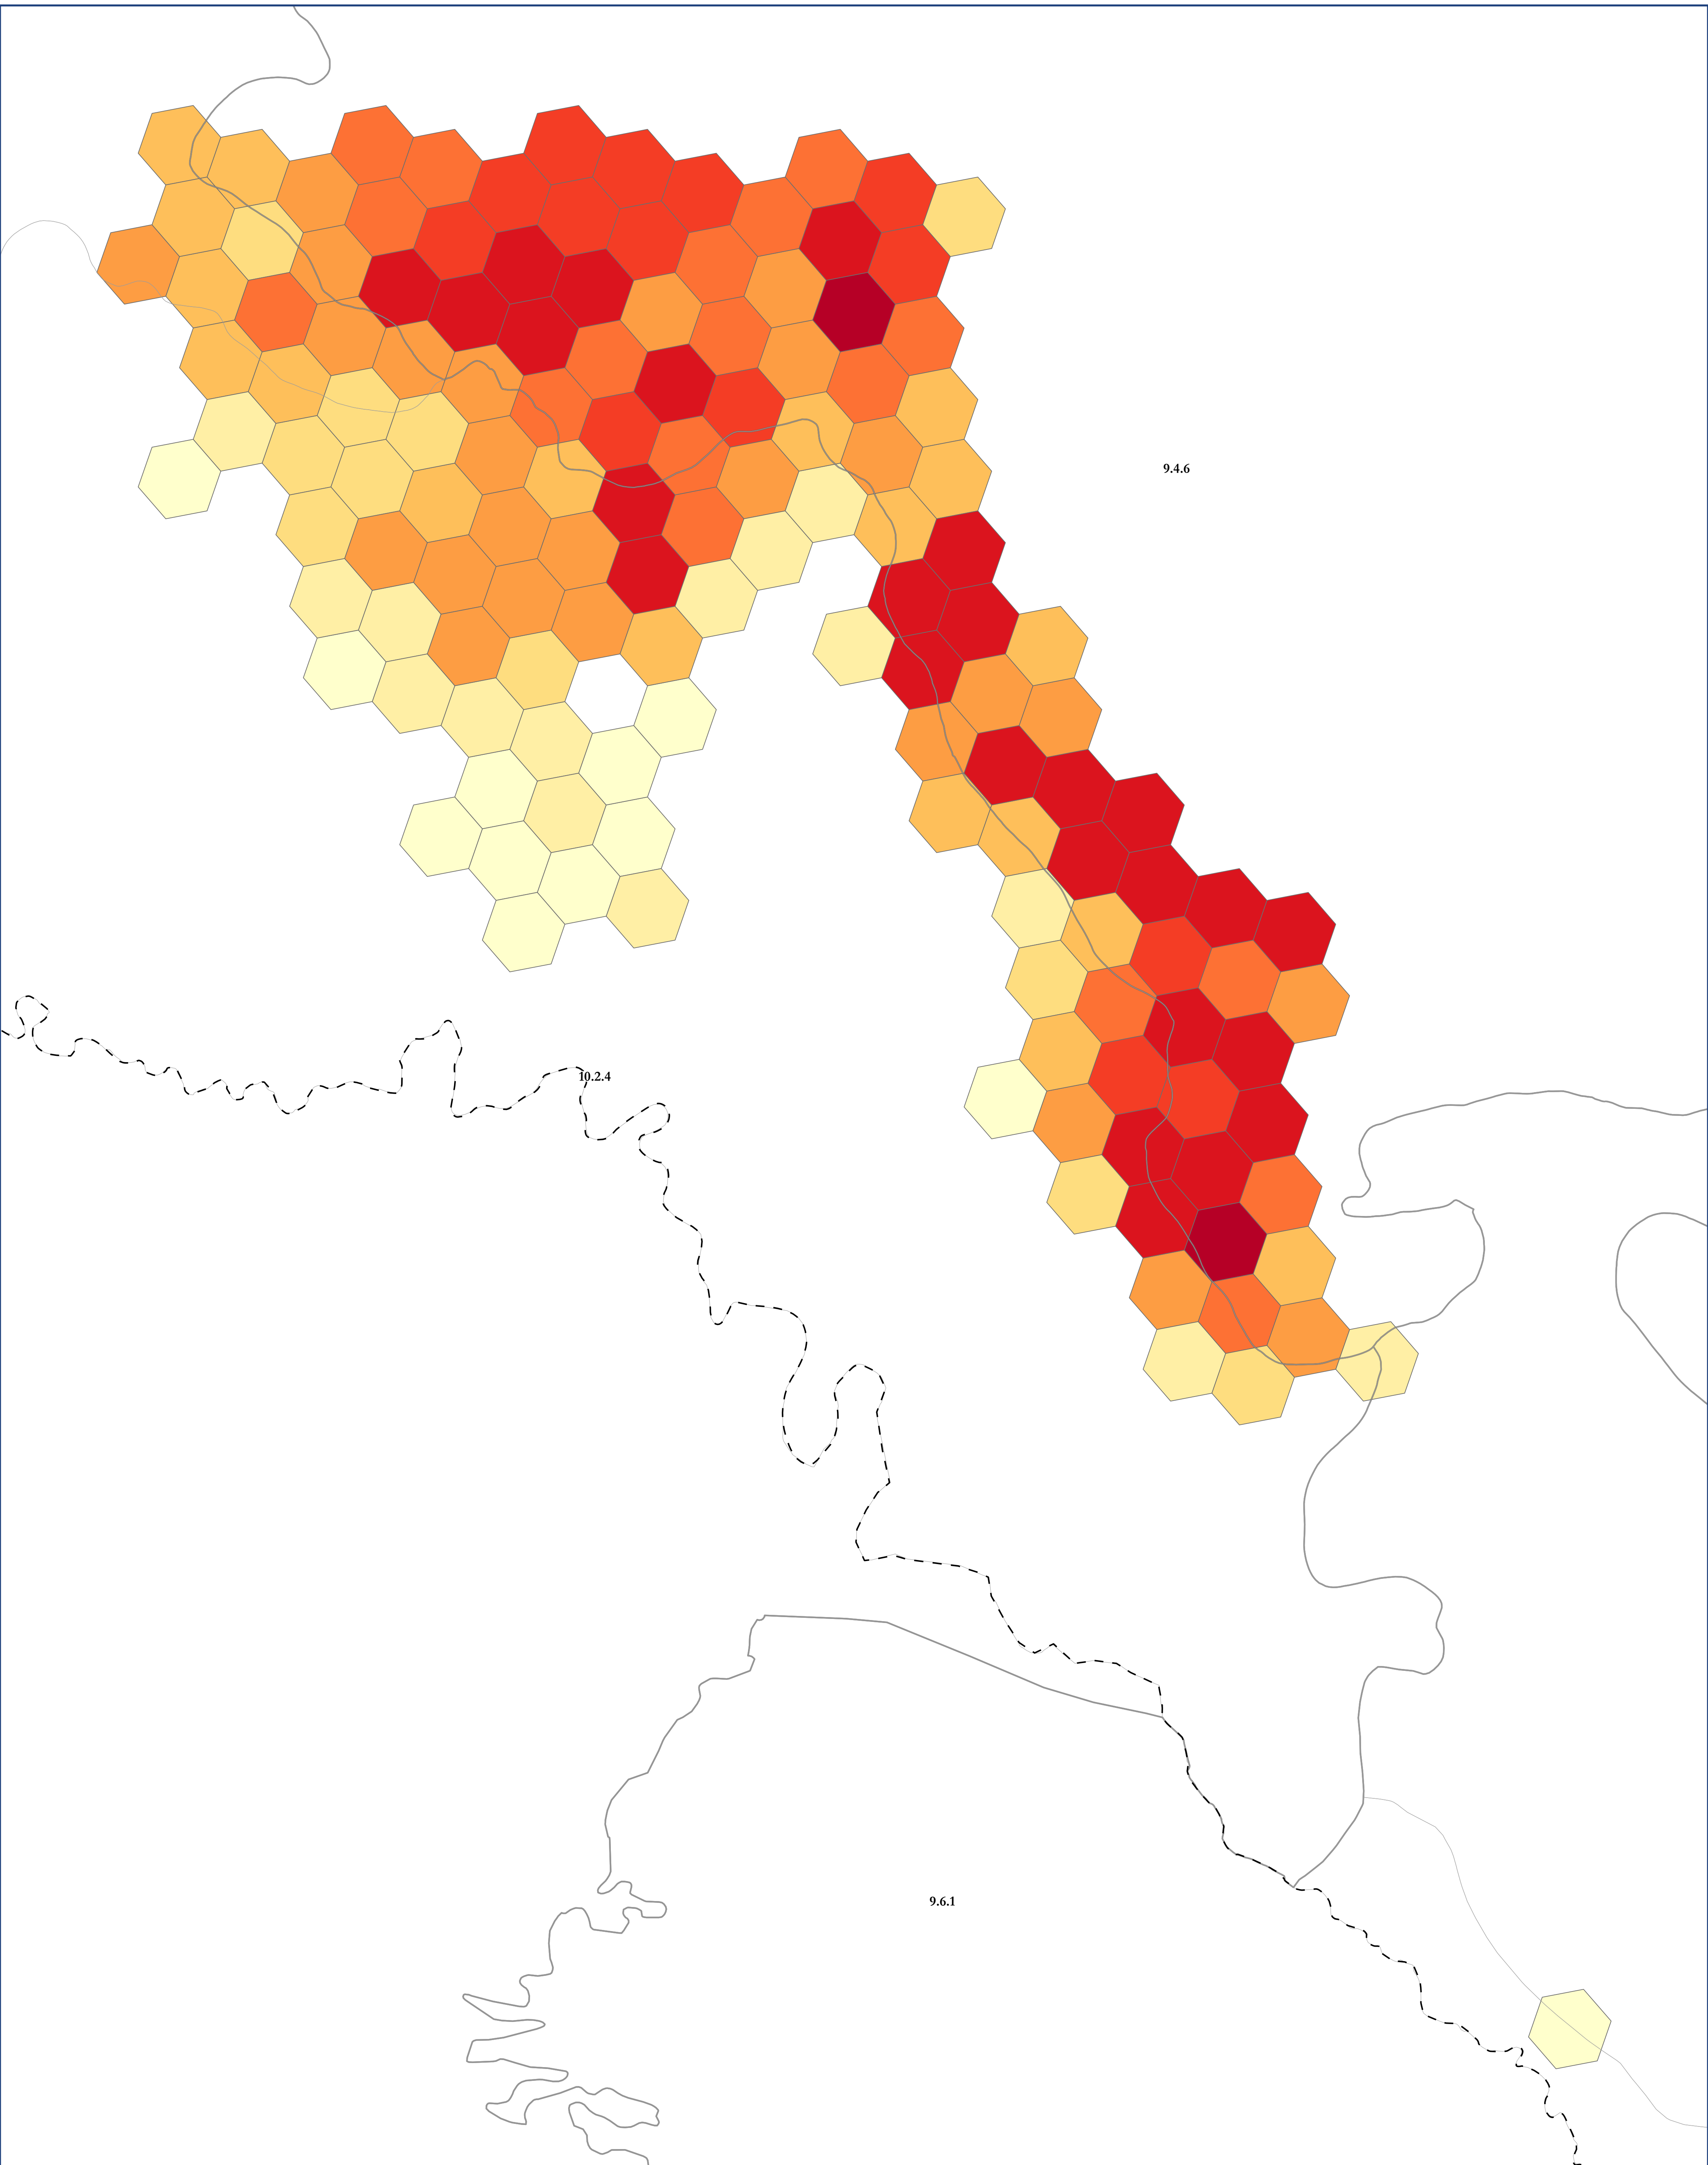

# Map of: G203 Madrean Lower Montane Pine - Oak Forest & Woodland

0 2.75 5.5 11 Miles

0 4.75 9.5 19 Kilometers

Legend

Ecoregion Data Sourced From:

CEC Level III Ecoregions from: <http://www.ccc.org/north-american-environmental-atlas/terrestrial-ecoregions-level-iii/>

EPA Level IV Ecoregions from: <https://www.epa.gov/eco-research/level-iii-and-iv-ecoregions-continental-united-states>