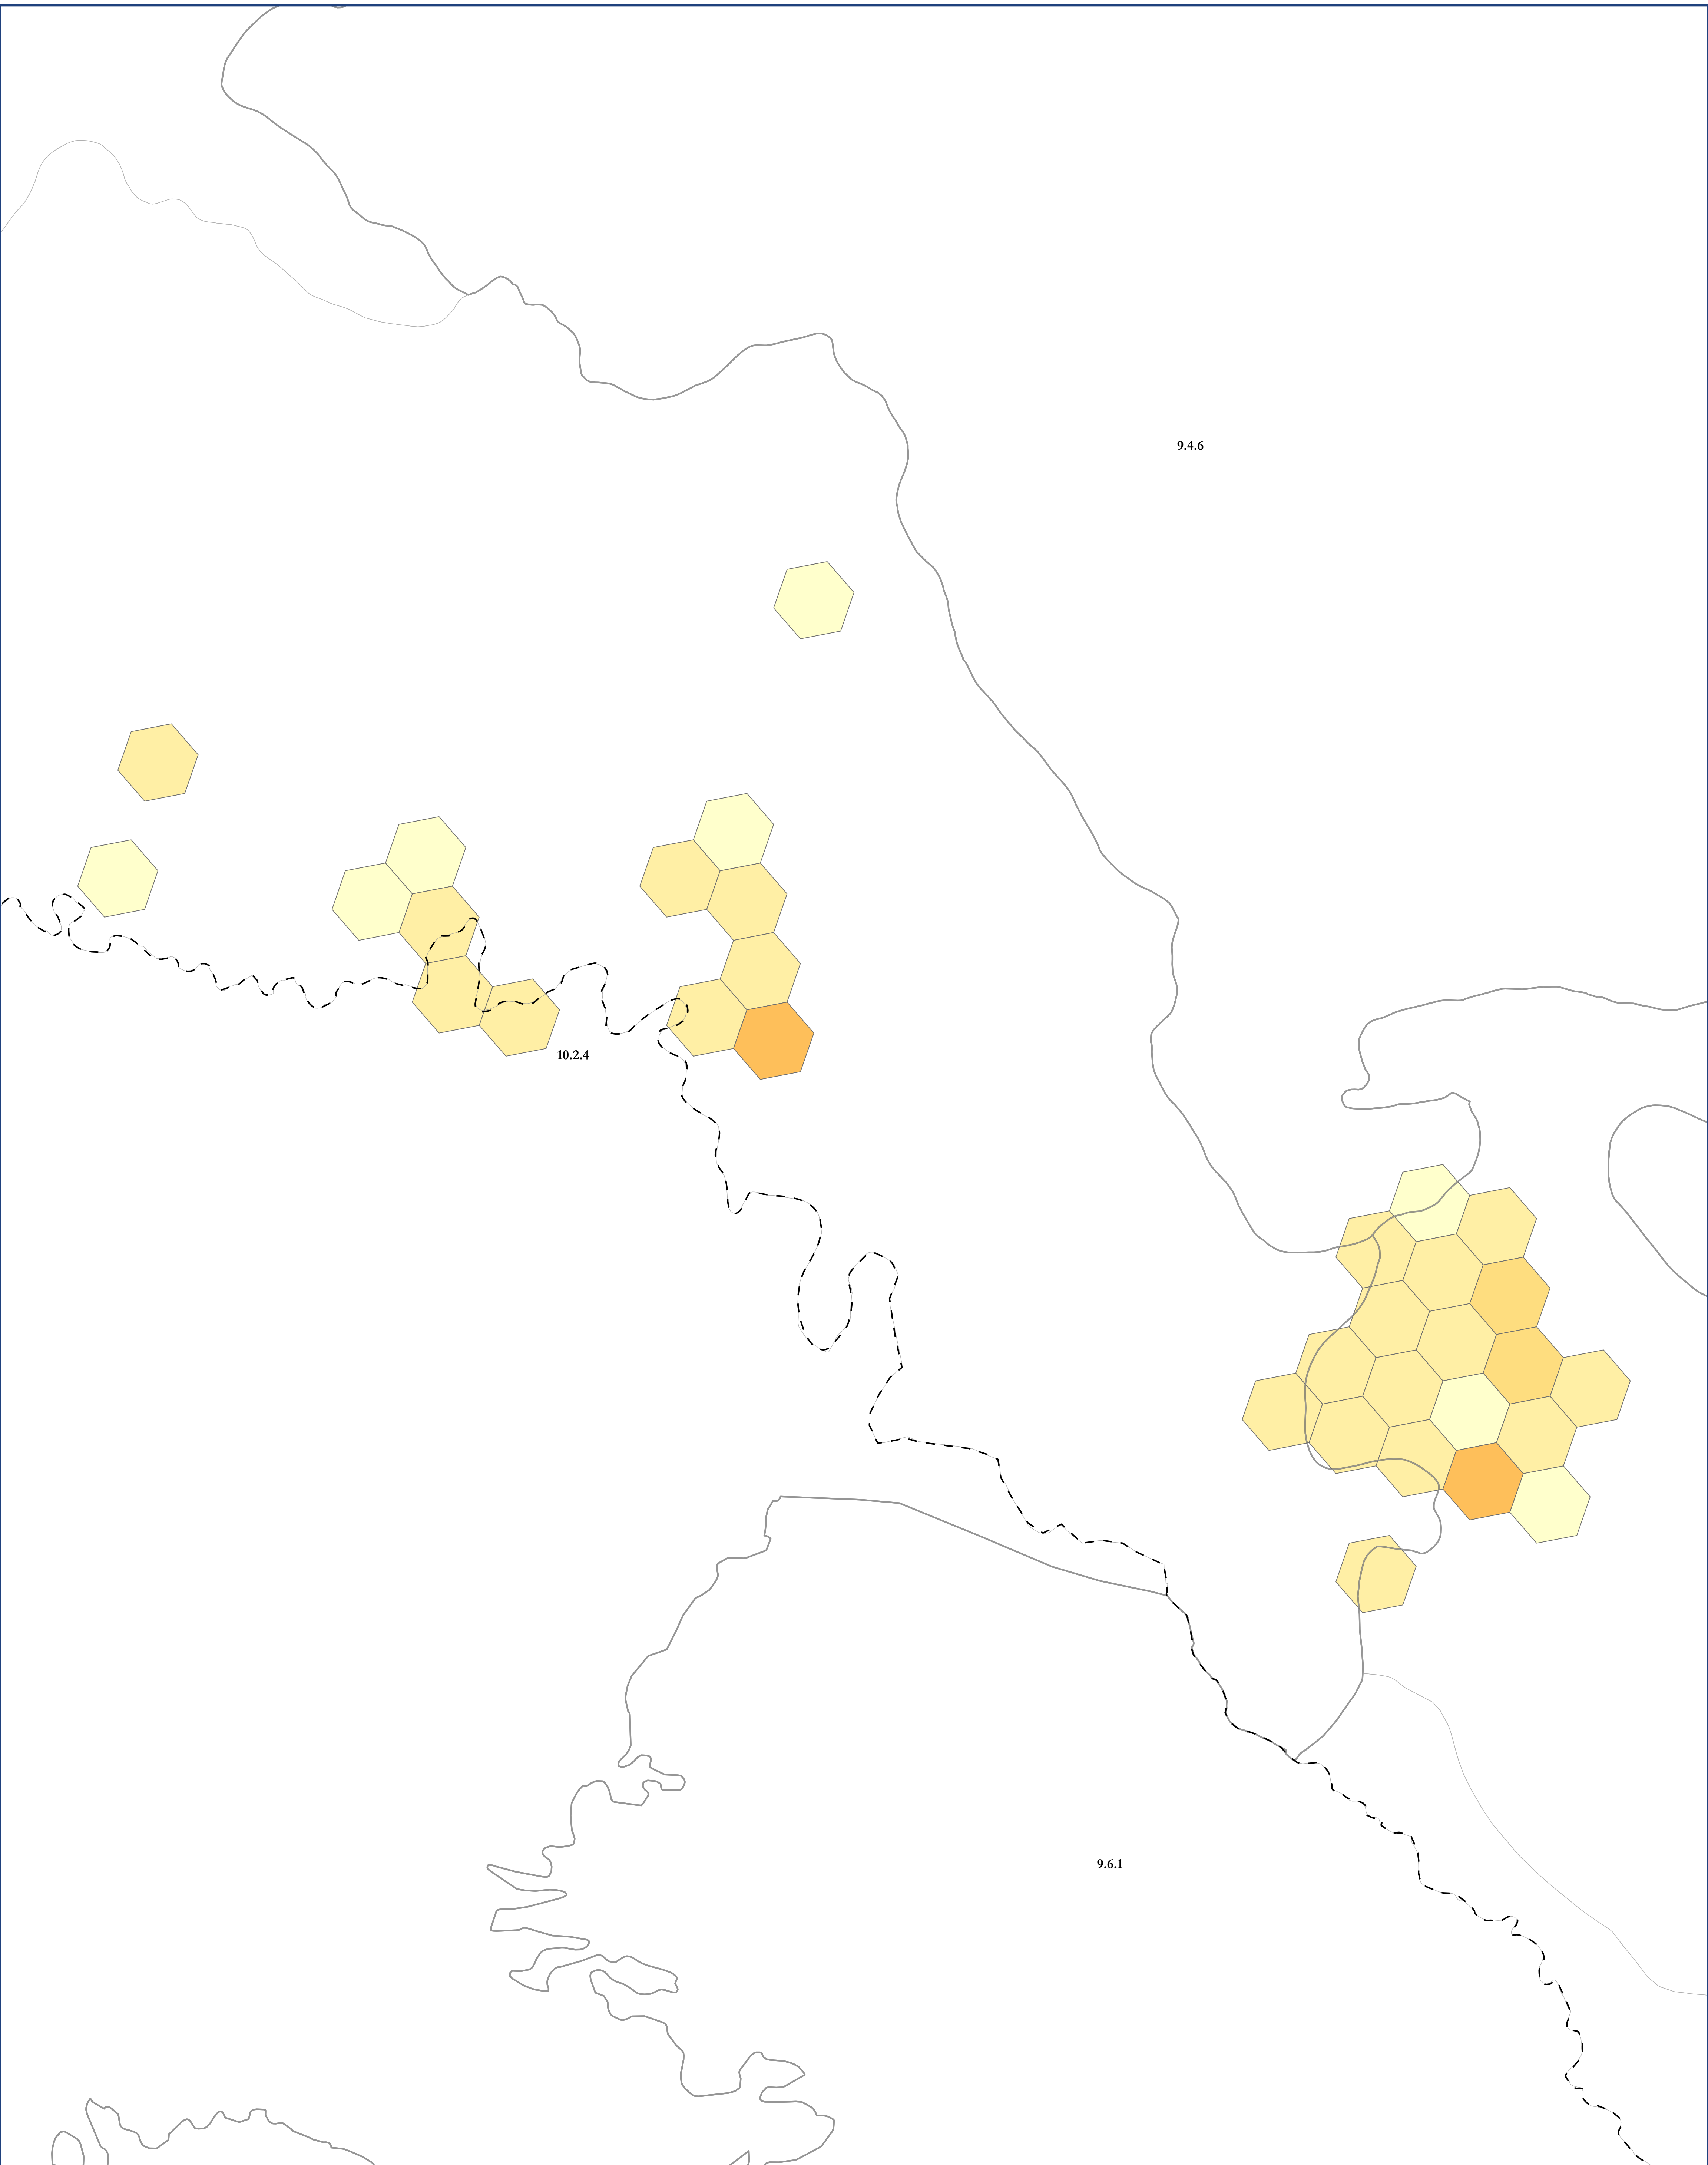

Map of: G280 Eastern Madrean Chaparral

Legend

Ecoregion Data Sourced From:

CEC Level III Ecoregions from: <http://www.ccc.org/north-american-environmental-atlas/terrestrial-ecoregions-level-iii/>
EPA Level IV Ecoregions from: <https://www.epa.gov/eco-research/level-iii-and-iv-ecoregions-continental-united-states>