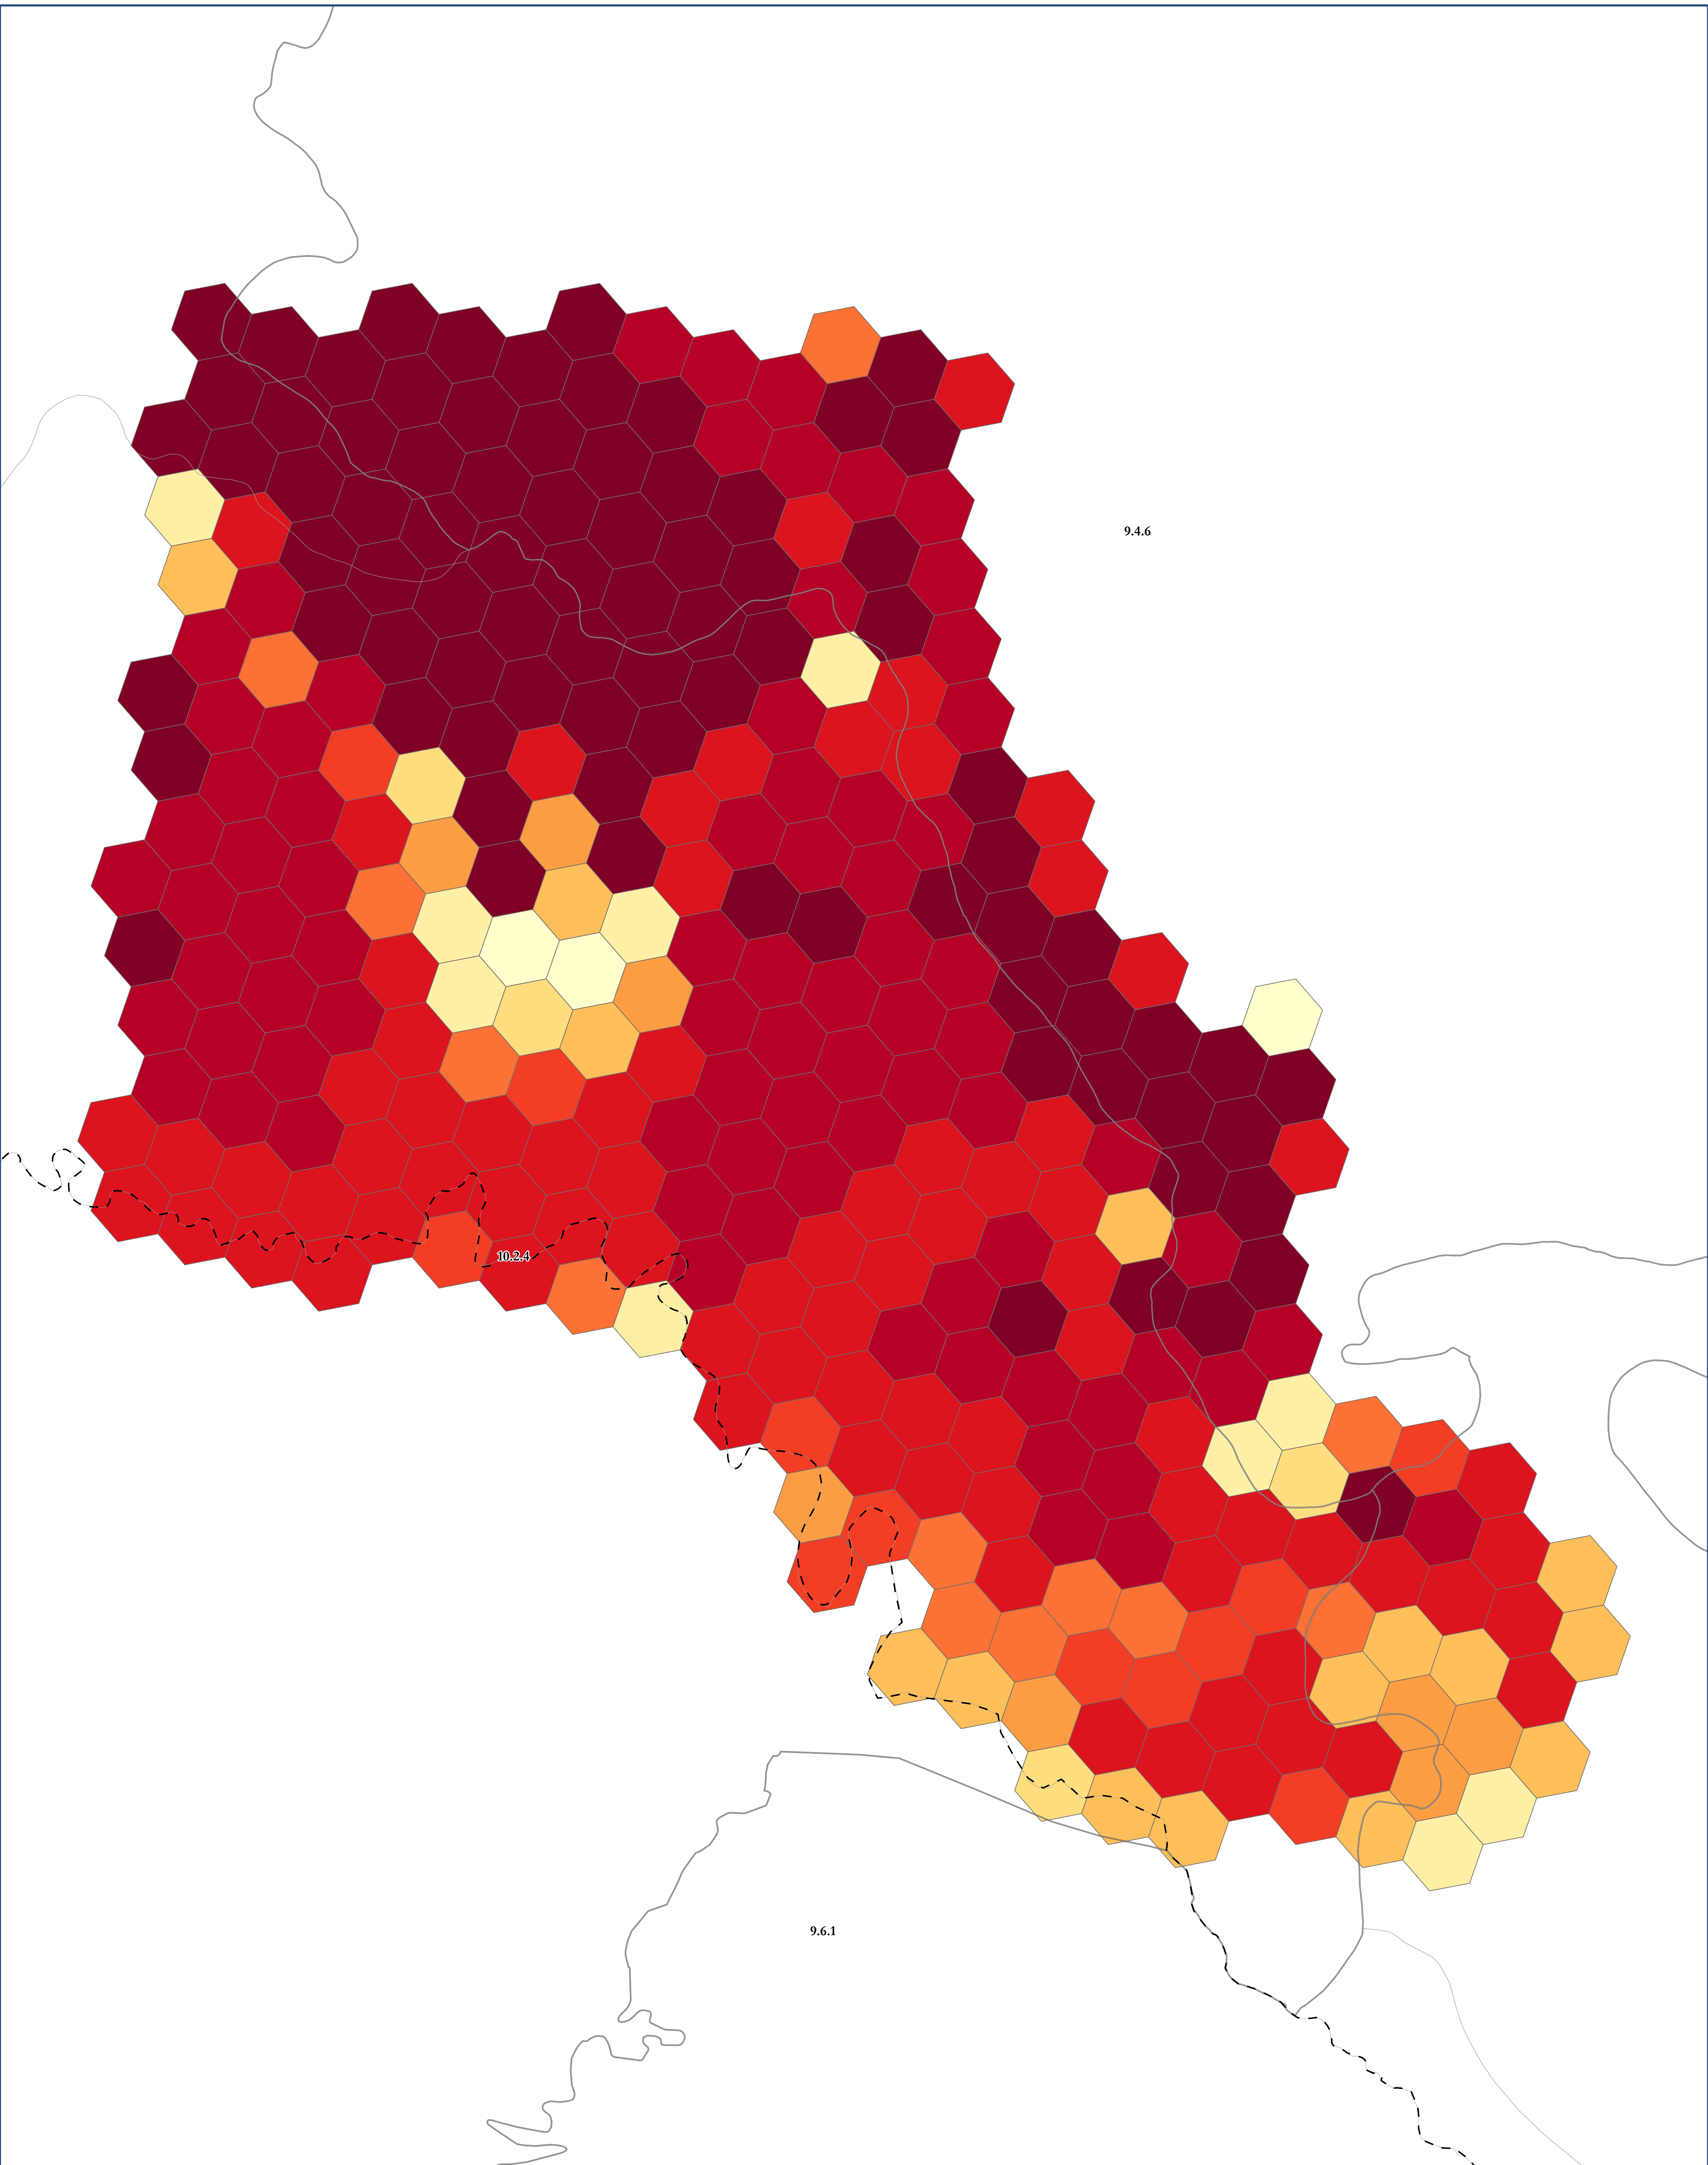

Map of: G286 Chihuahuan Desert Succulent Scrub

Legend

Ecoregion Data Sourced From: