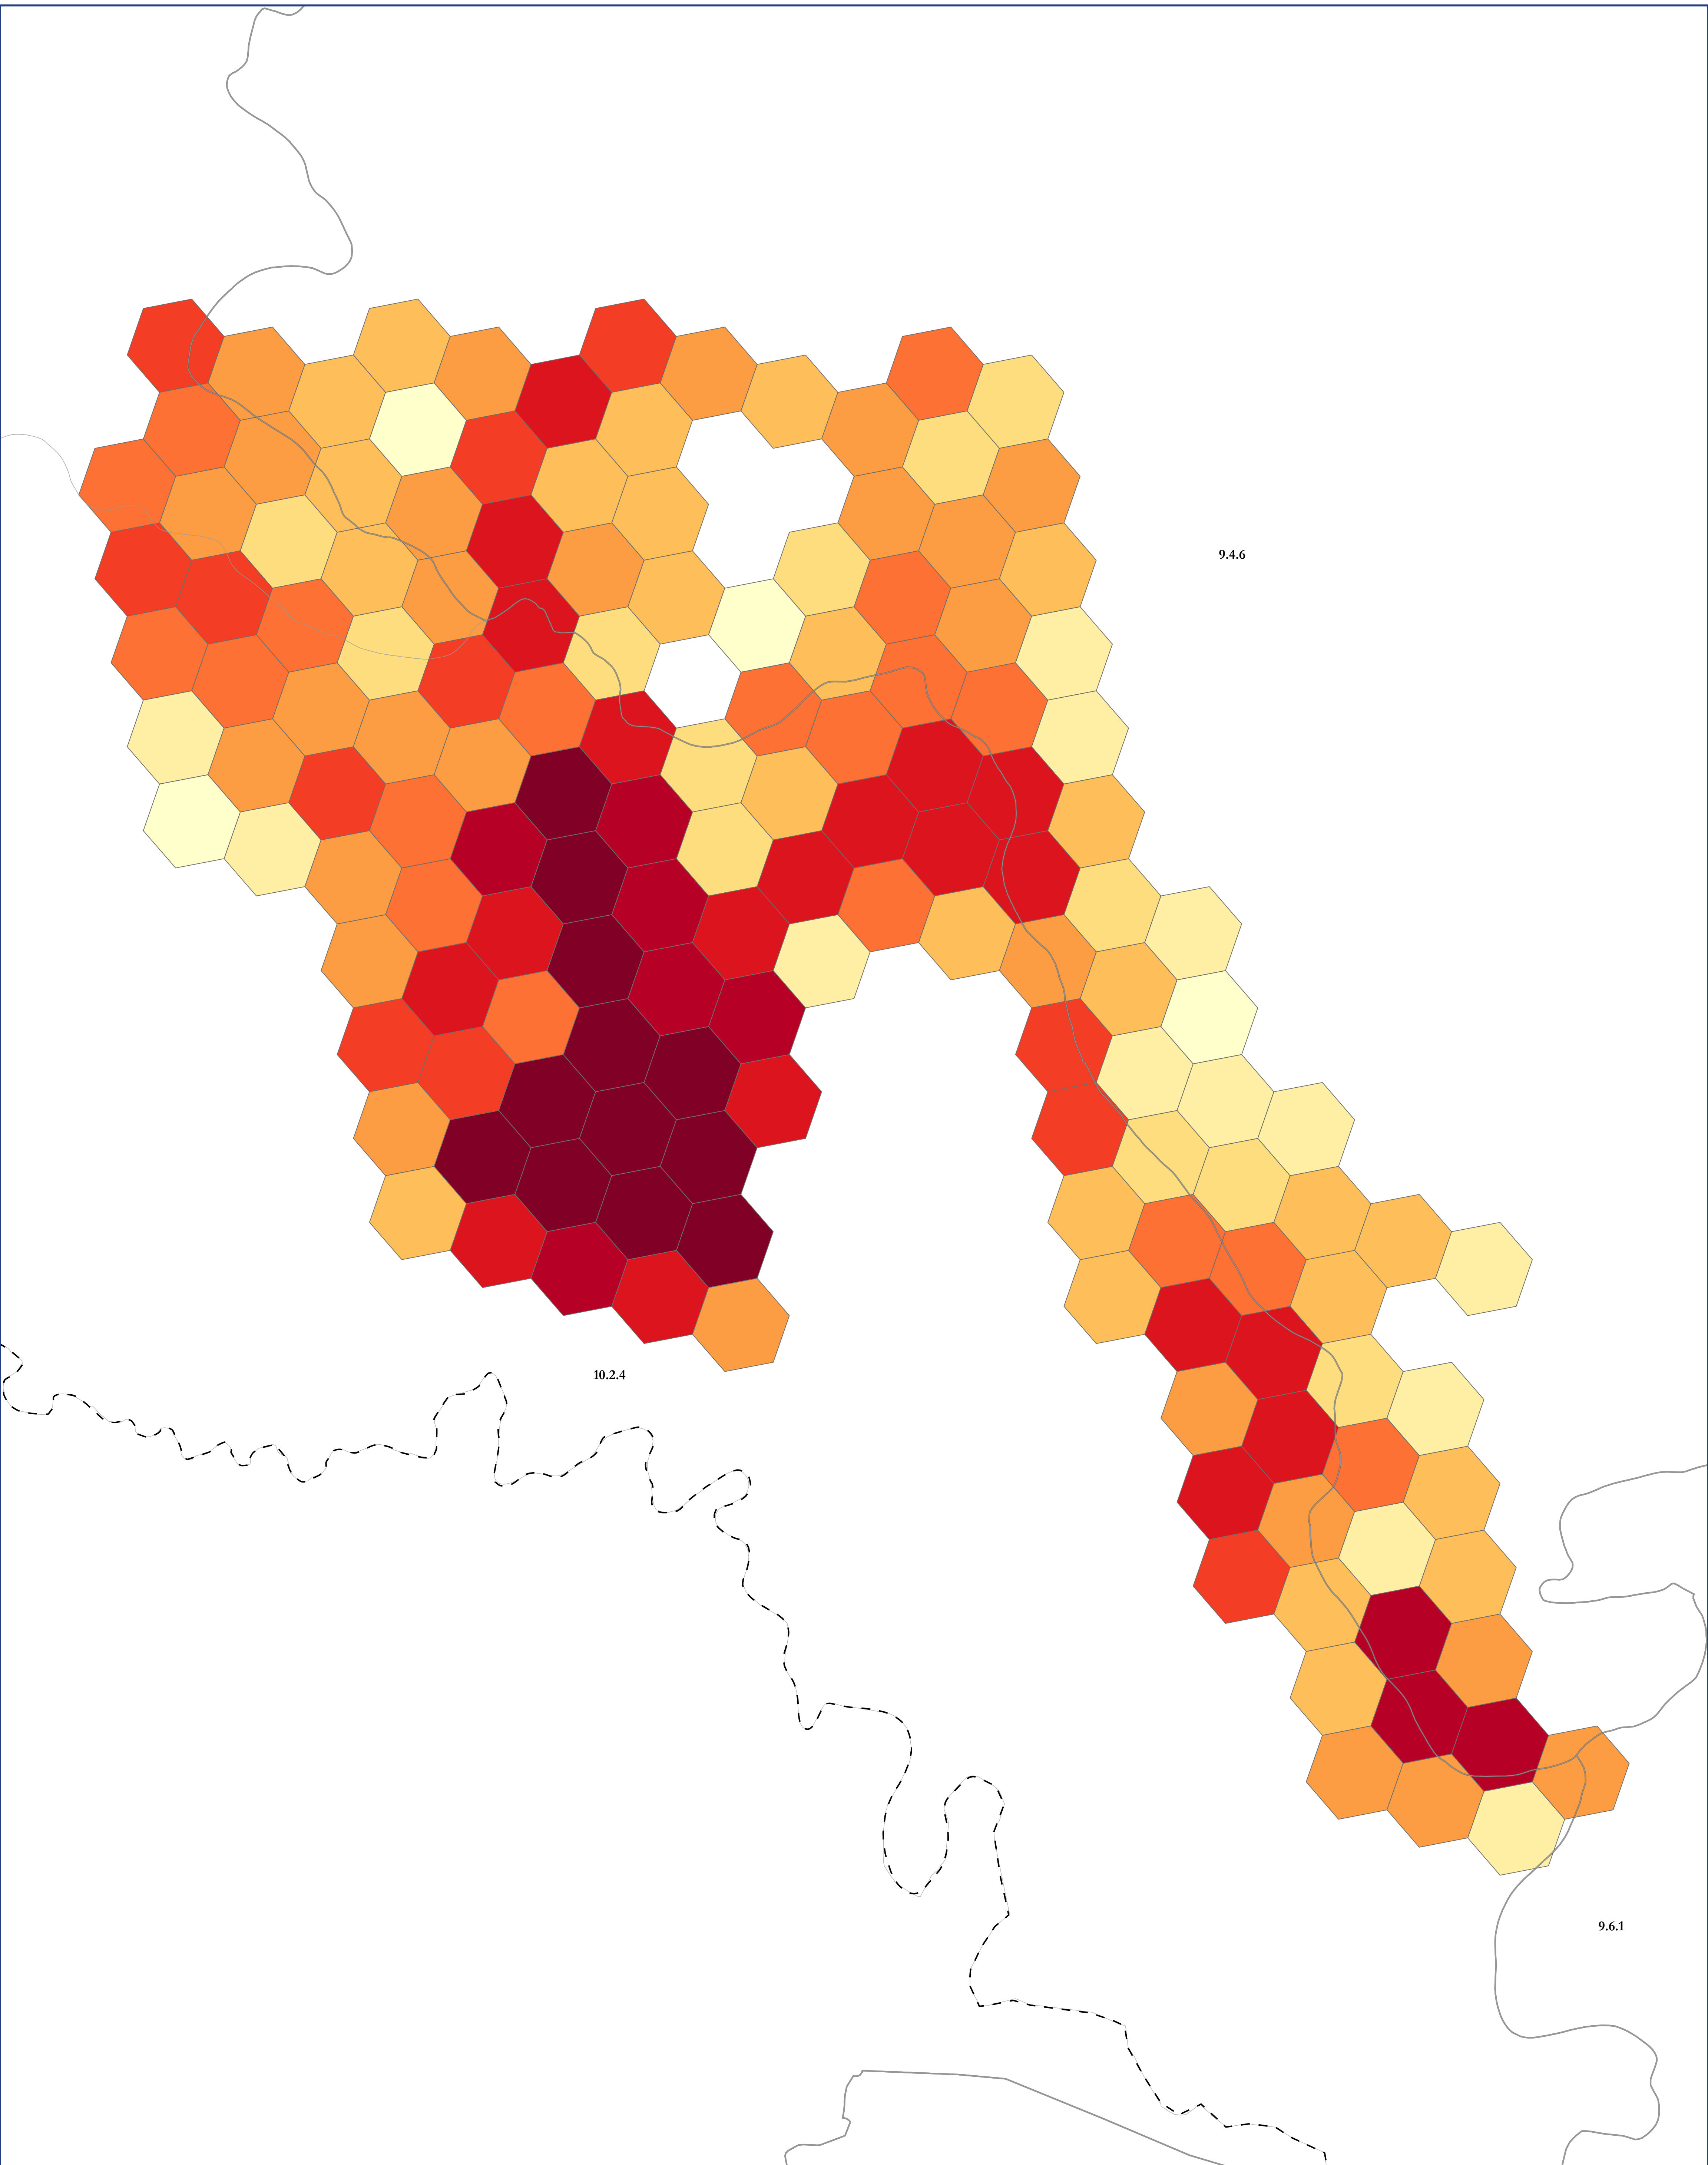

Map of: G287 Chihuahuan Desert Sand Scrub

Legend

Ecoregion Data Sourced From:

CEC Level III Ecoregions from: <http://www.ccc.org/north-american-environmental-atlas/terrestrial-ecoregions-level-iii/>
EPA Level IV Ecoregions from: <https://www.epa.gov/eo-research/level-iii-and-iv-ecoregions-continental-united-states>