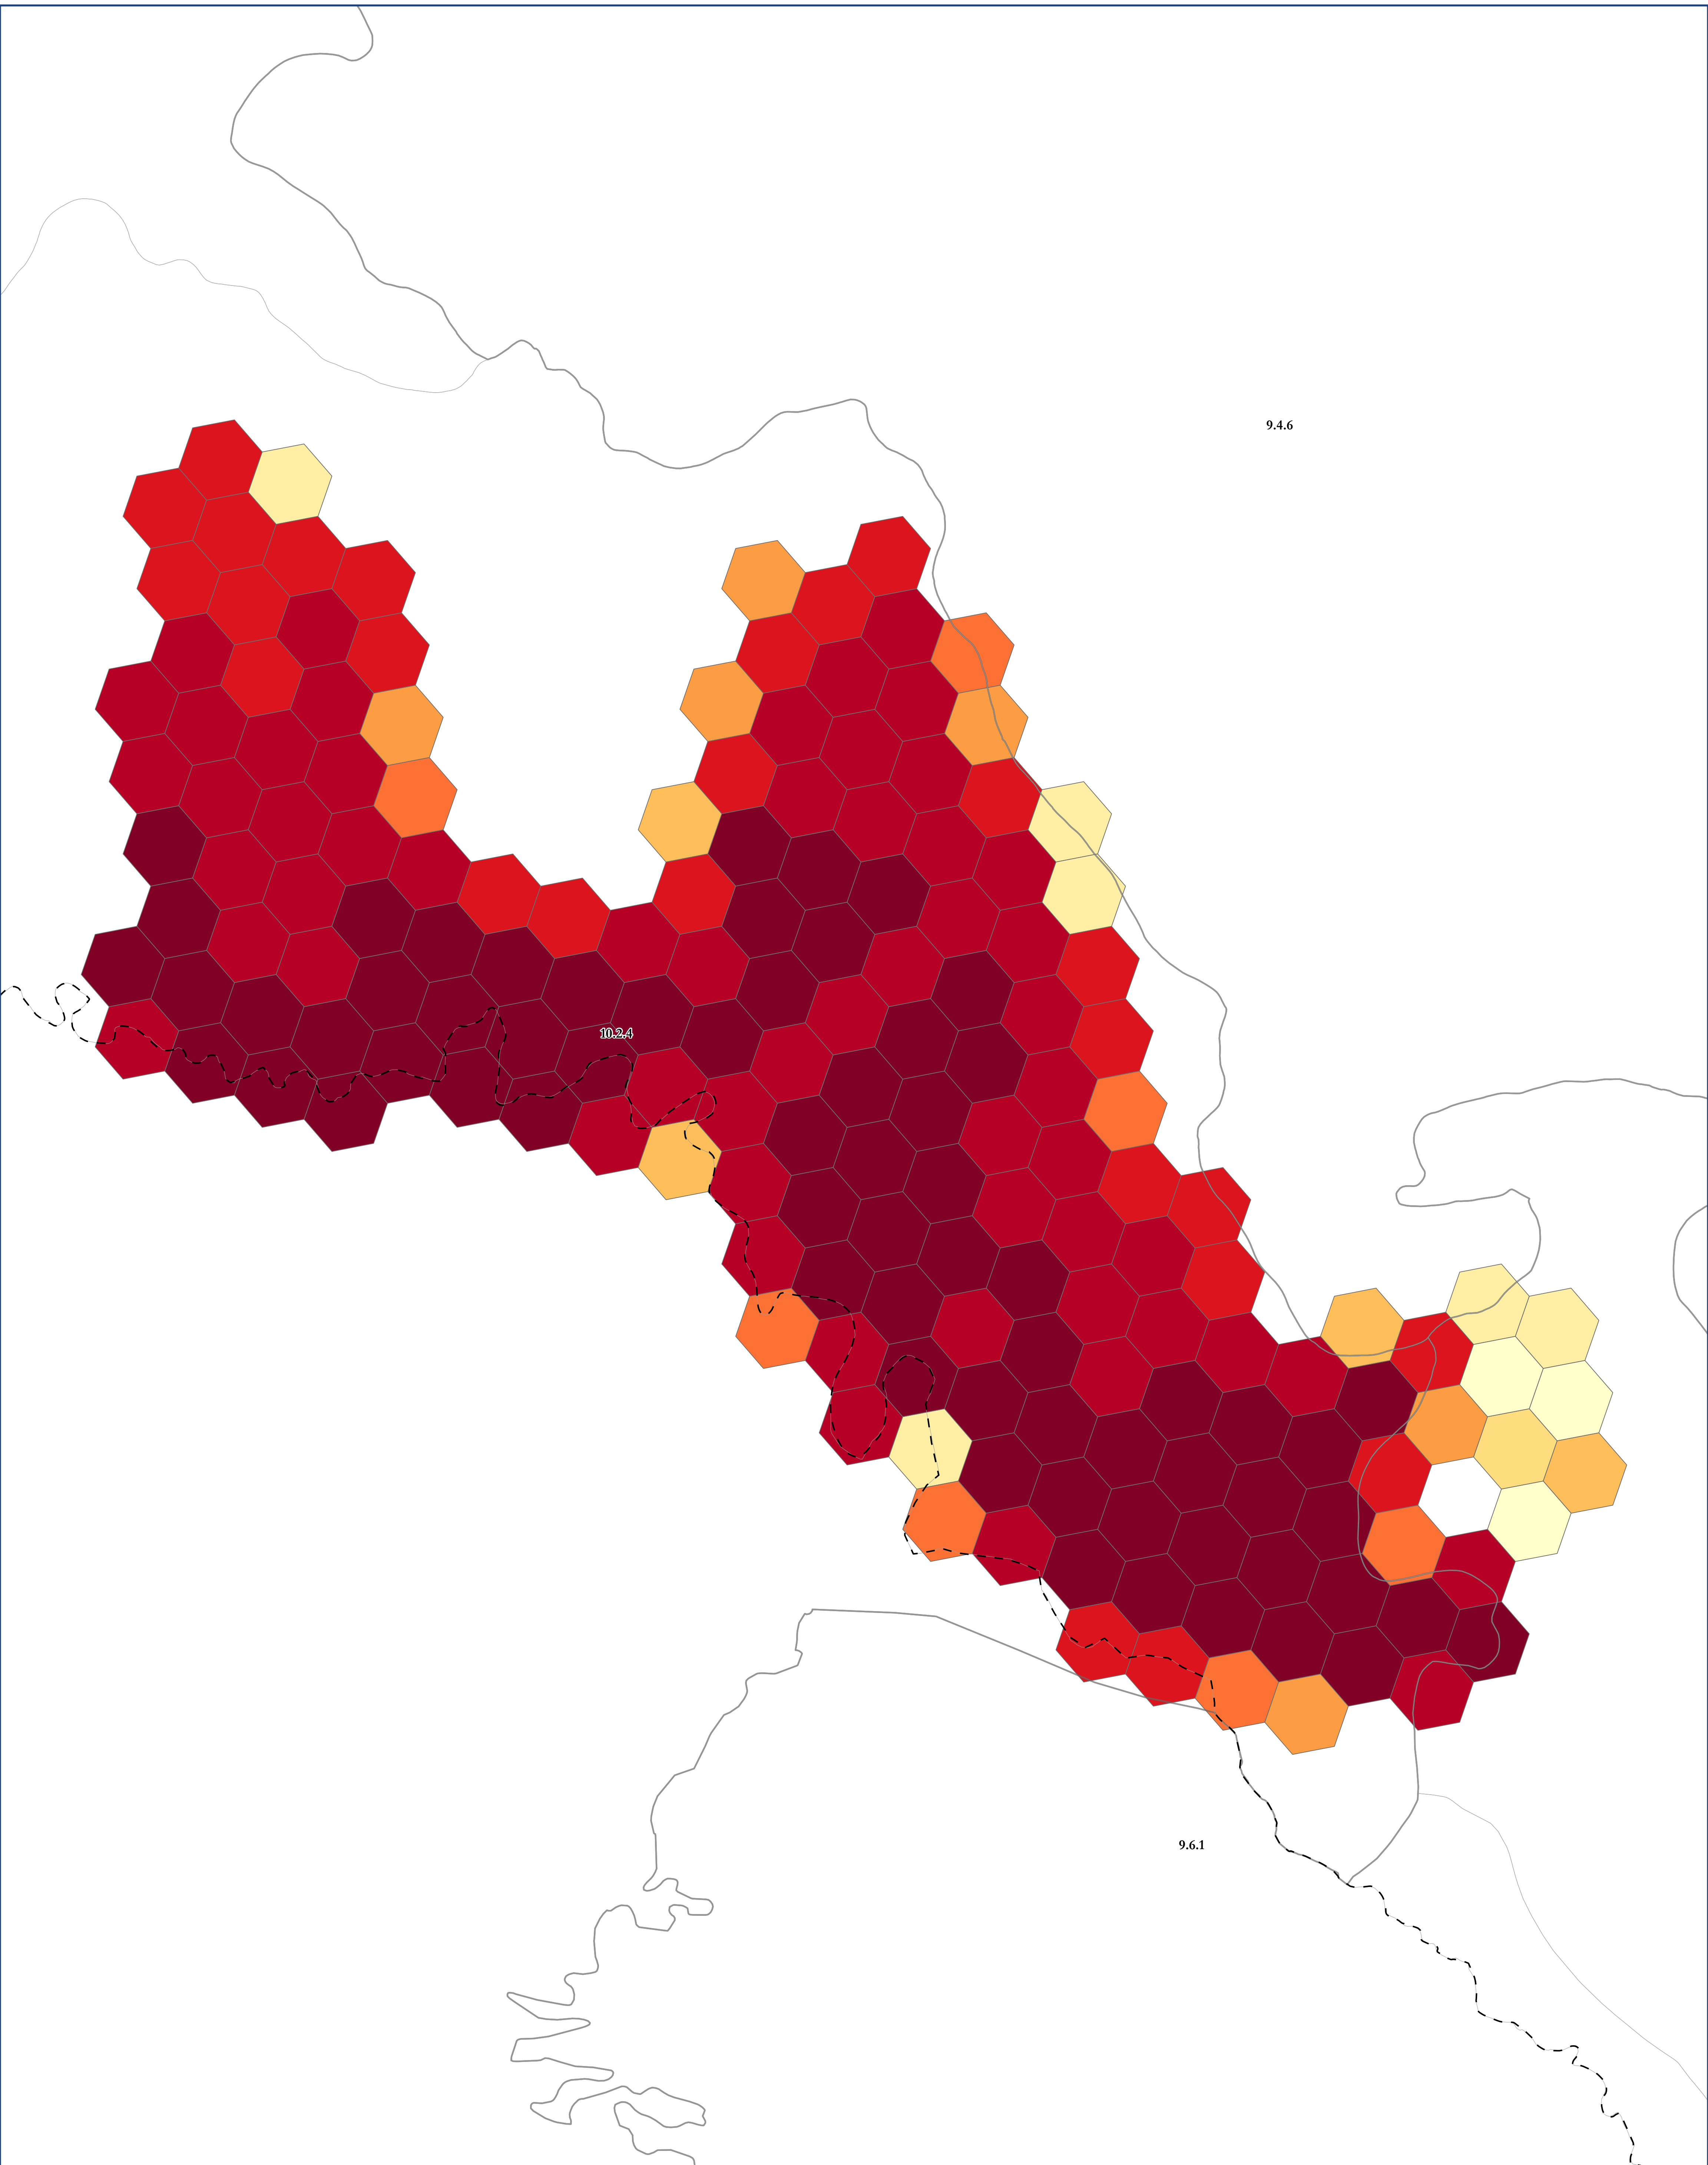

Map of: G299 Chihuahuan Desert Lowland Basin Scrub

Ecoregion Data Sourced From: