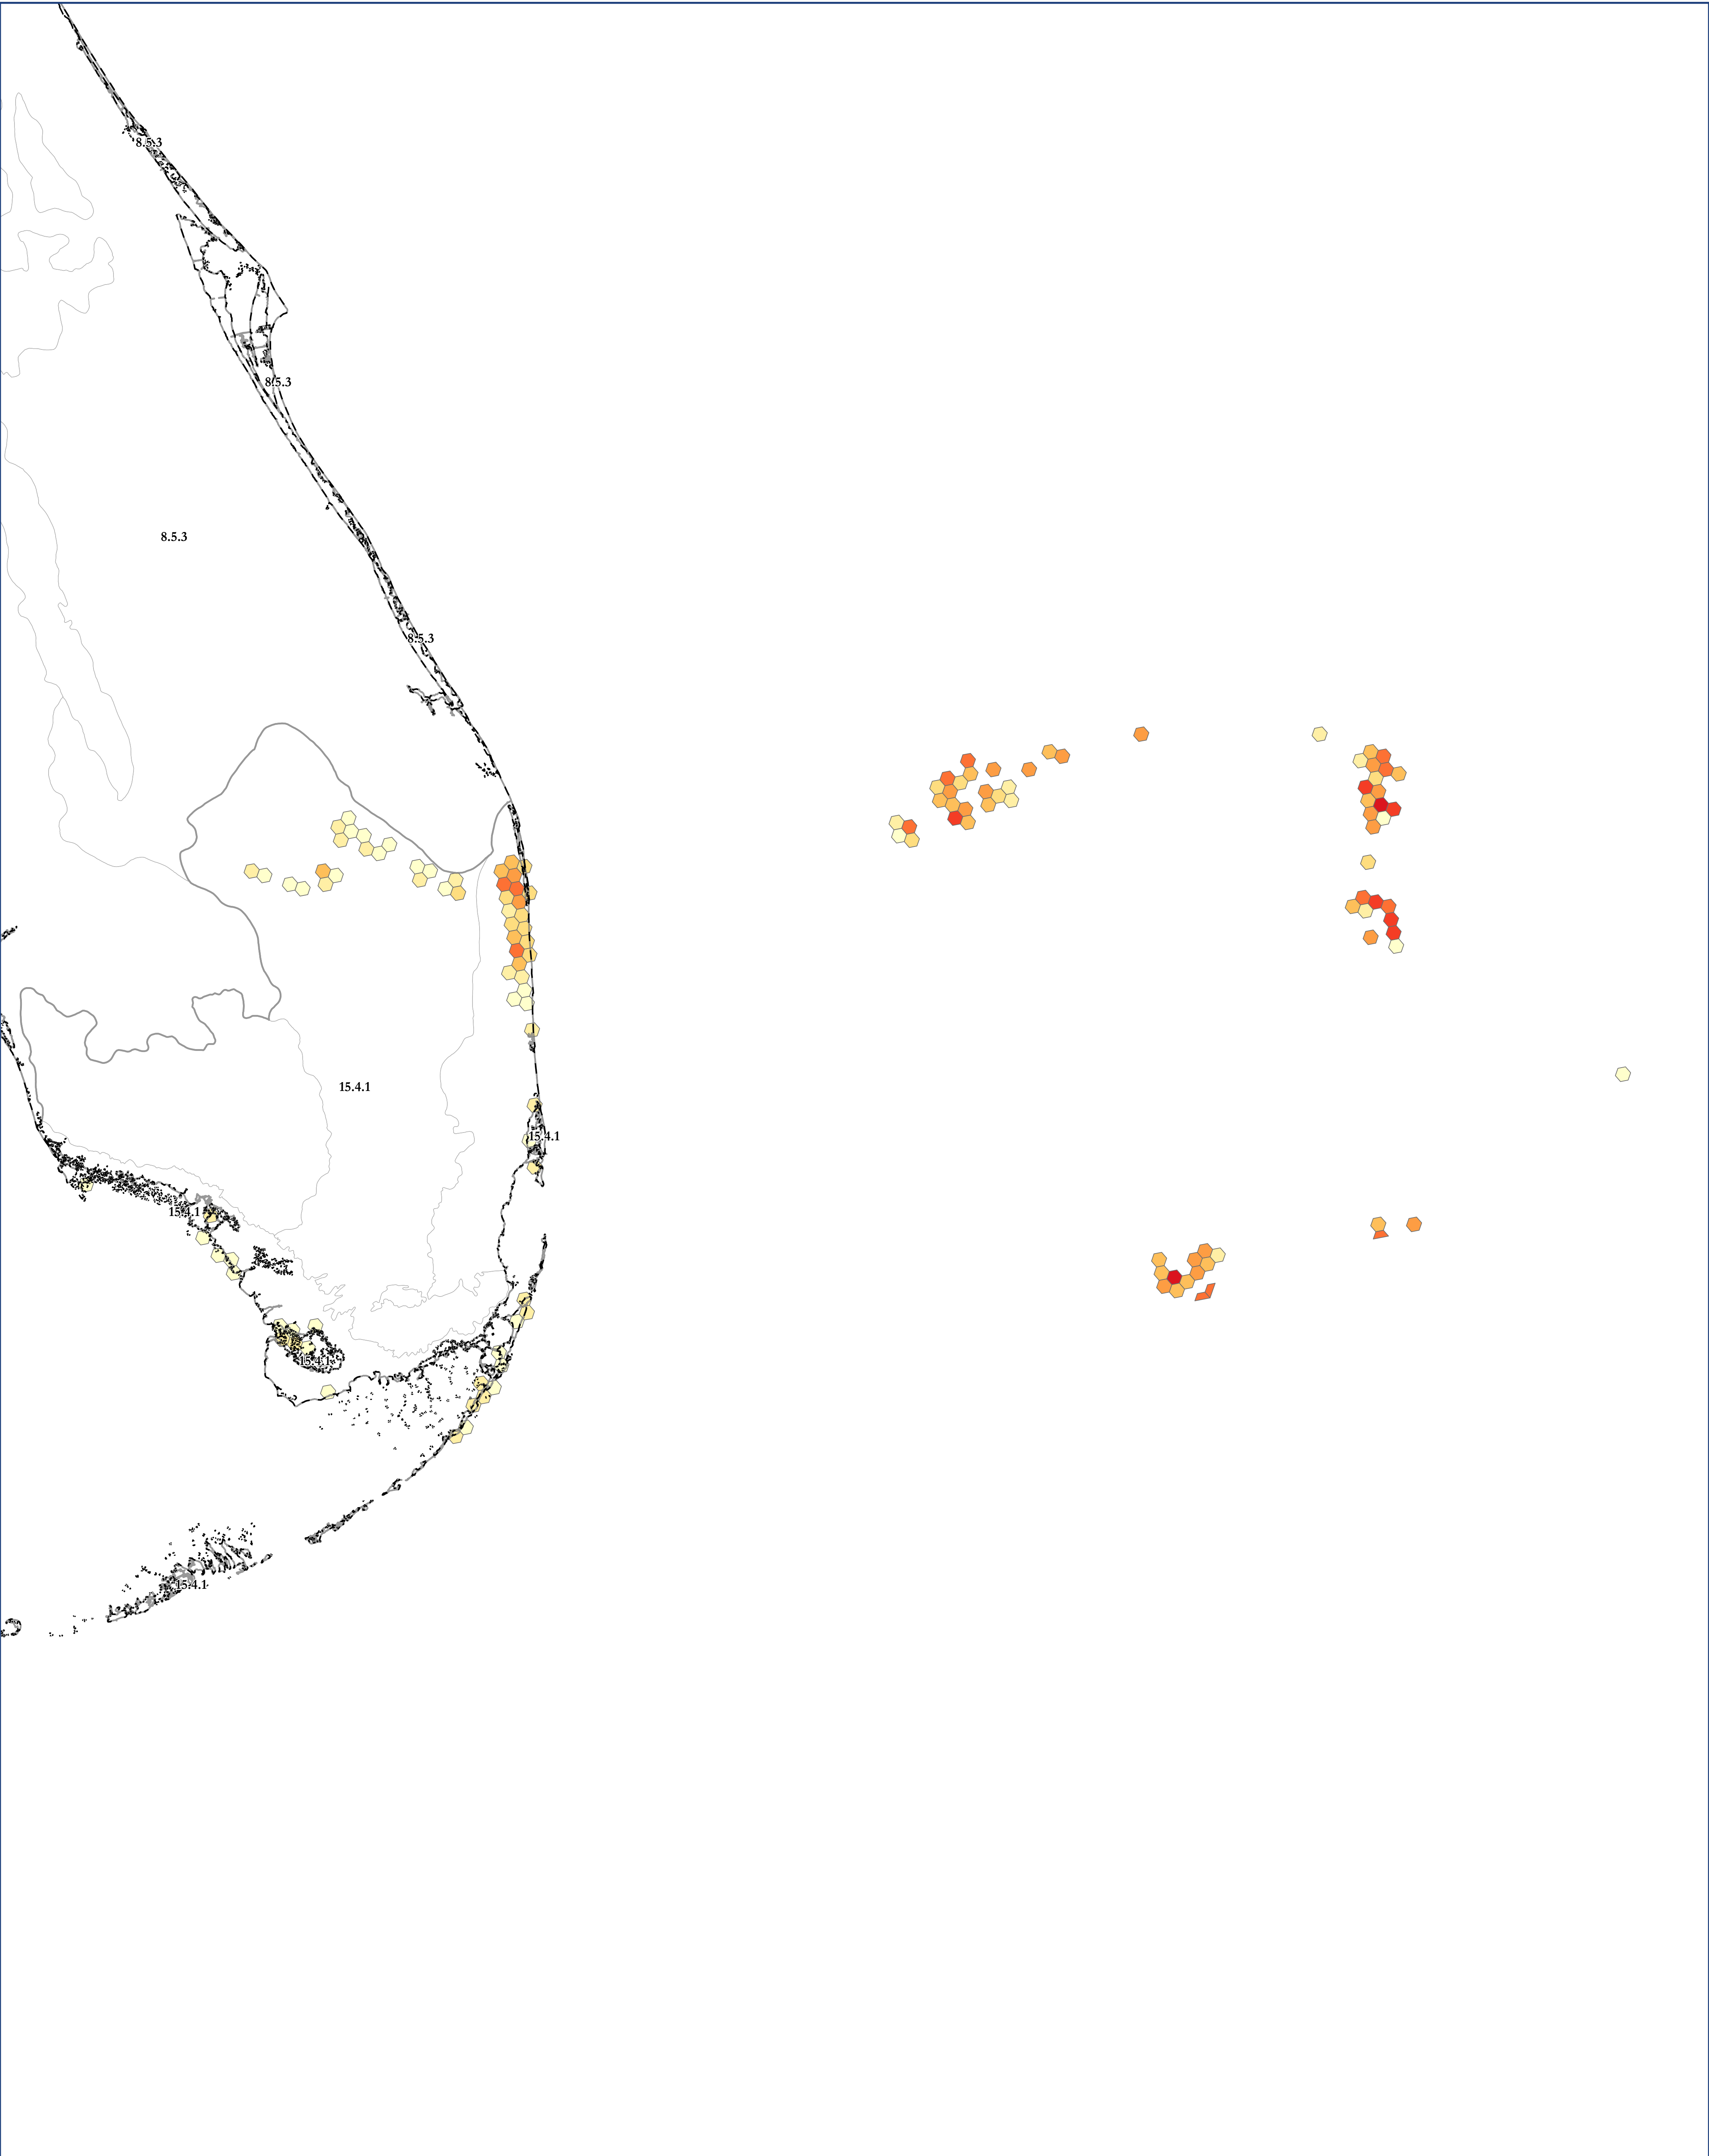

Map of: G459 Caribbean Flooded Forest

Legend

0 15 30 60 Miles
0 25 50 100 Kilometers

Ecoregion Data Sourced From: