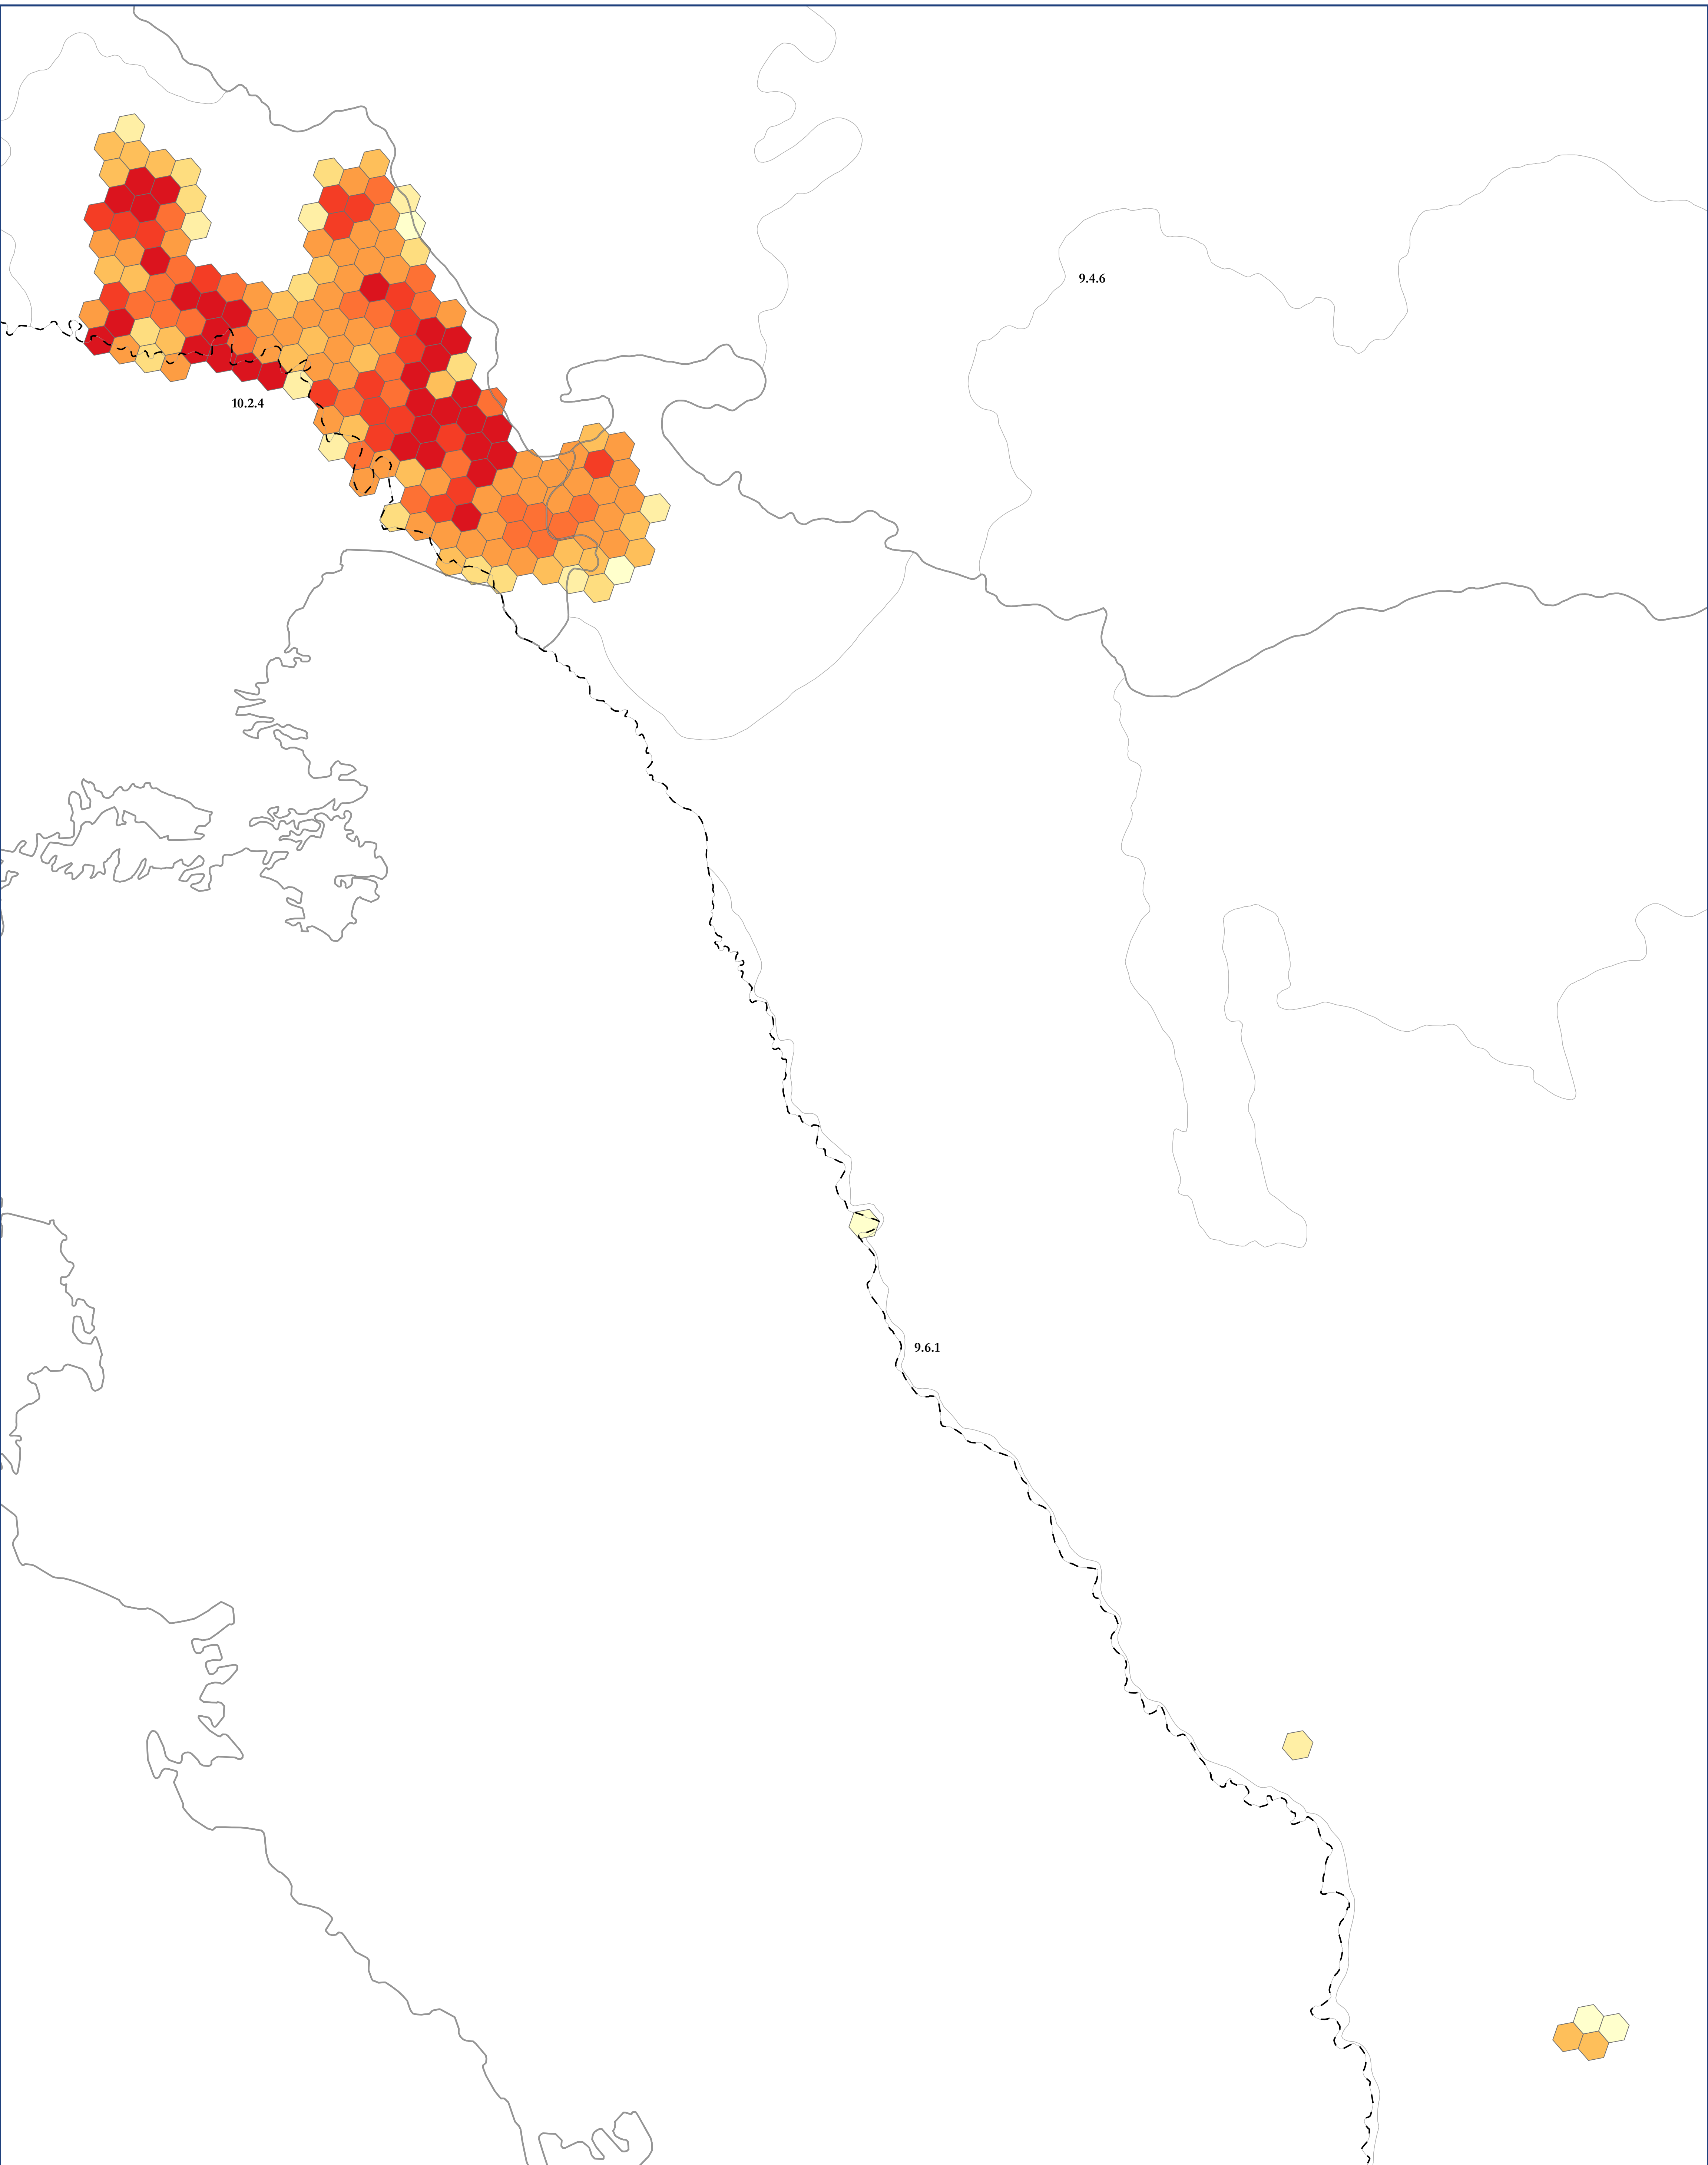

Map of: G533 North American Warm Desert Riparian Low Bosque & S

0 5 10 20 Miles

0 12.5 25 50 Kilometers

Legend

Ecoregion Data Sourced From:

CEC Level III Ecoregions from: <http://www.ccc.org/north-american-environmental-atlas/terrestrial-ecoregions-level-iii/>
EPA Level IV Ecoregions from: <https://www.epa.gov/eco-research/level-iii-and-iv-ecoregions-continental-united-states>