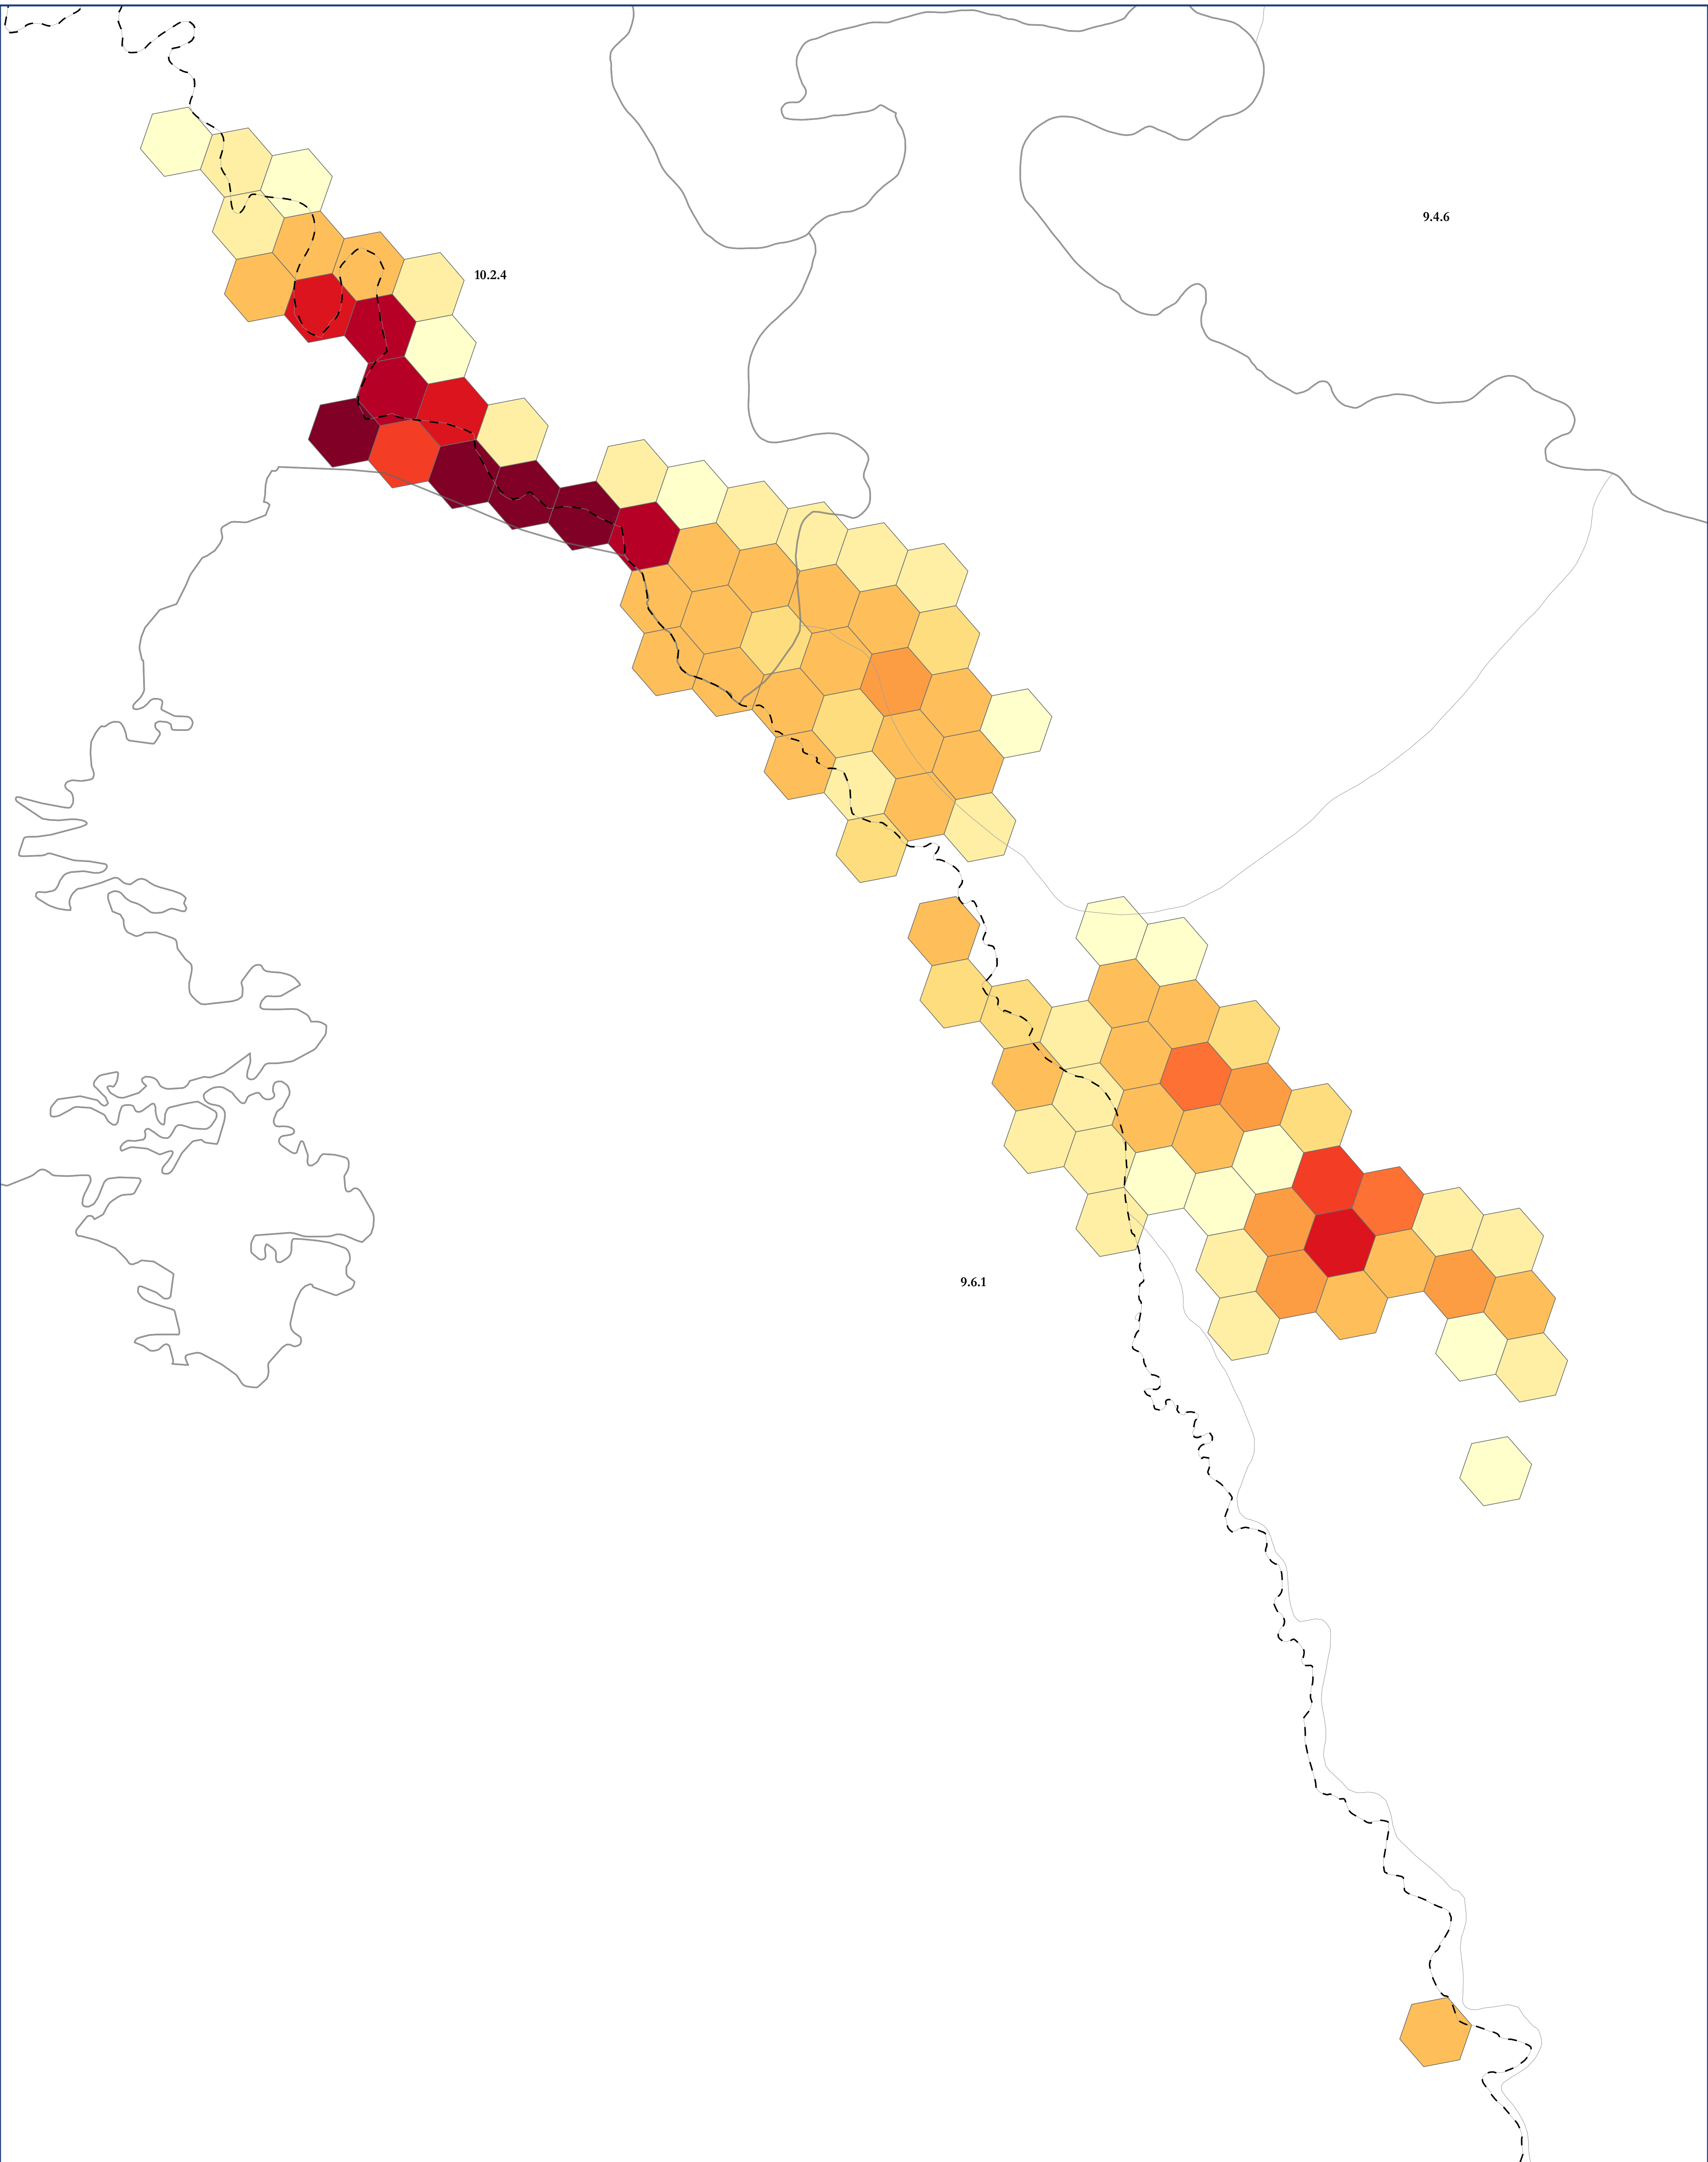

Map of: G537 North American Desert Alkaline-Saline Wet Scrub

Legend

Ecoregion Data Sourced From: