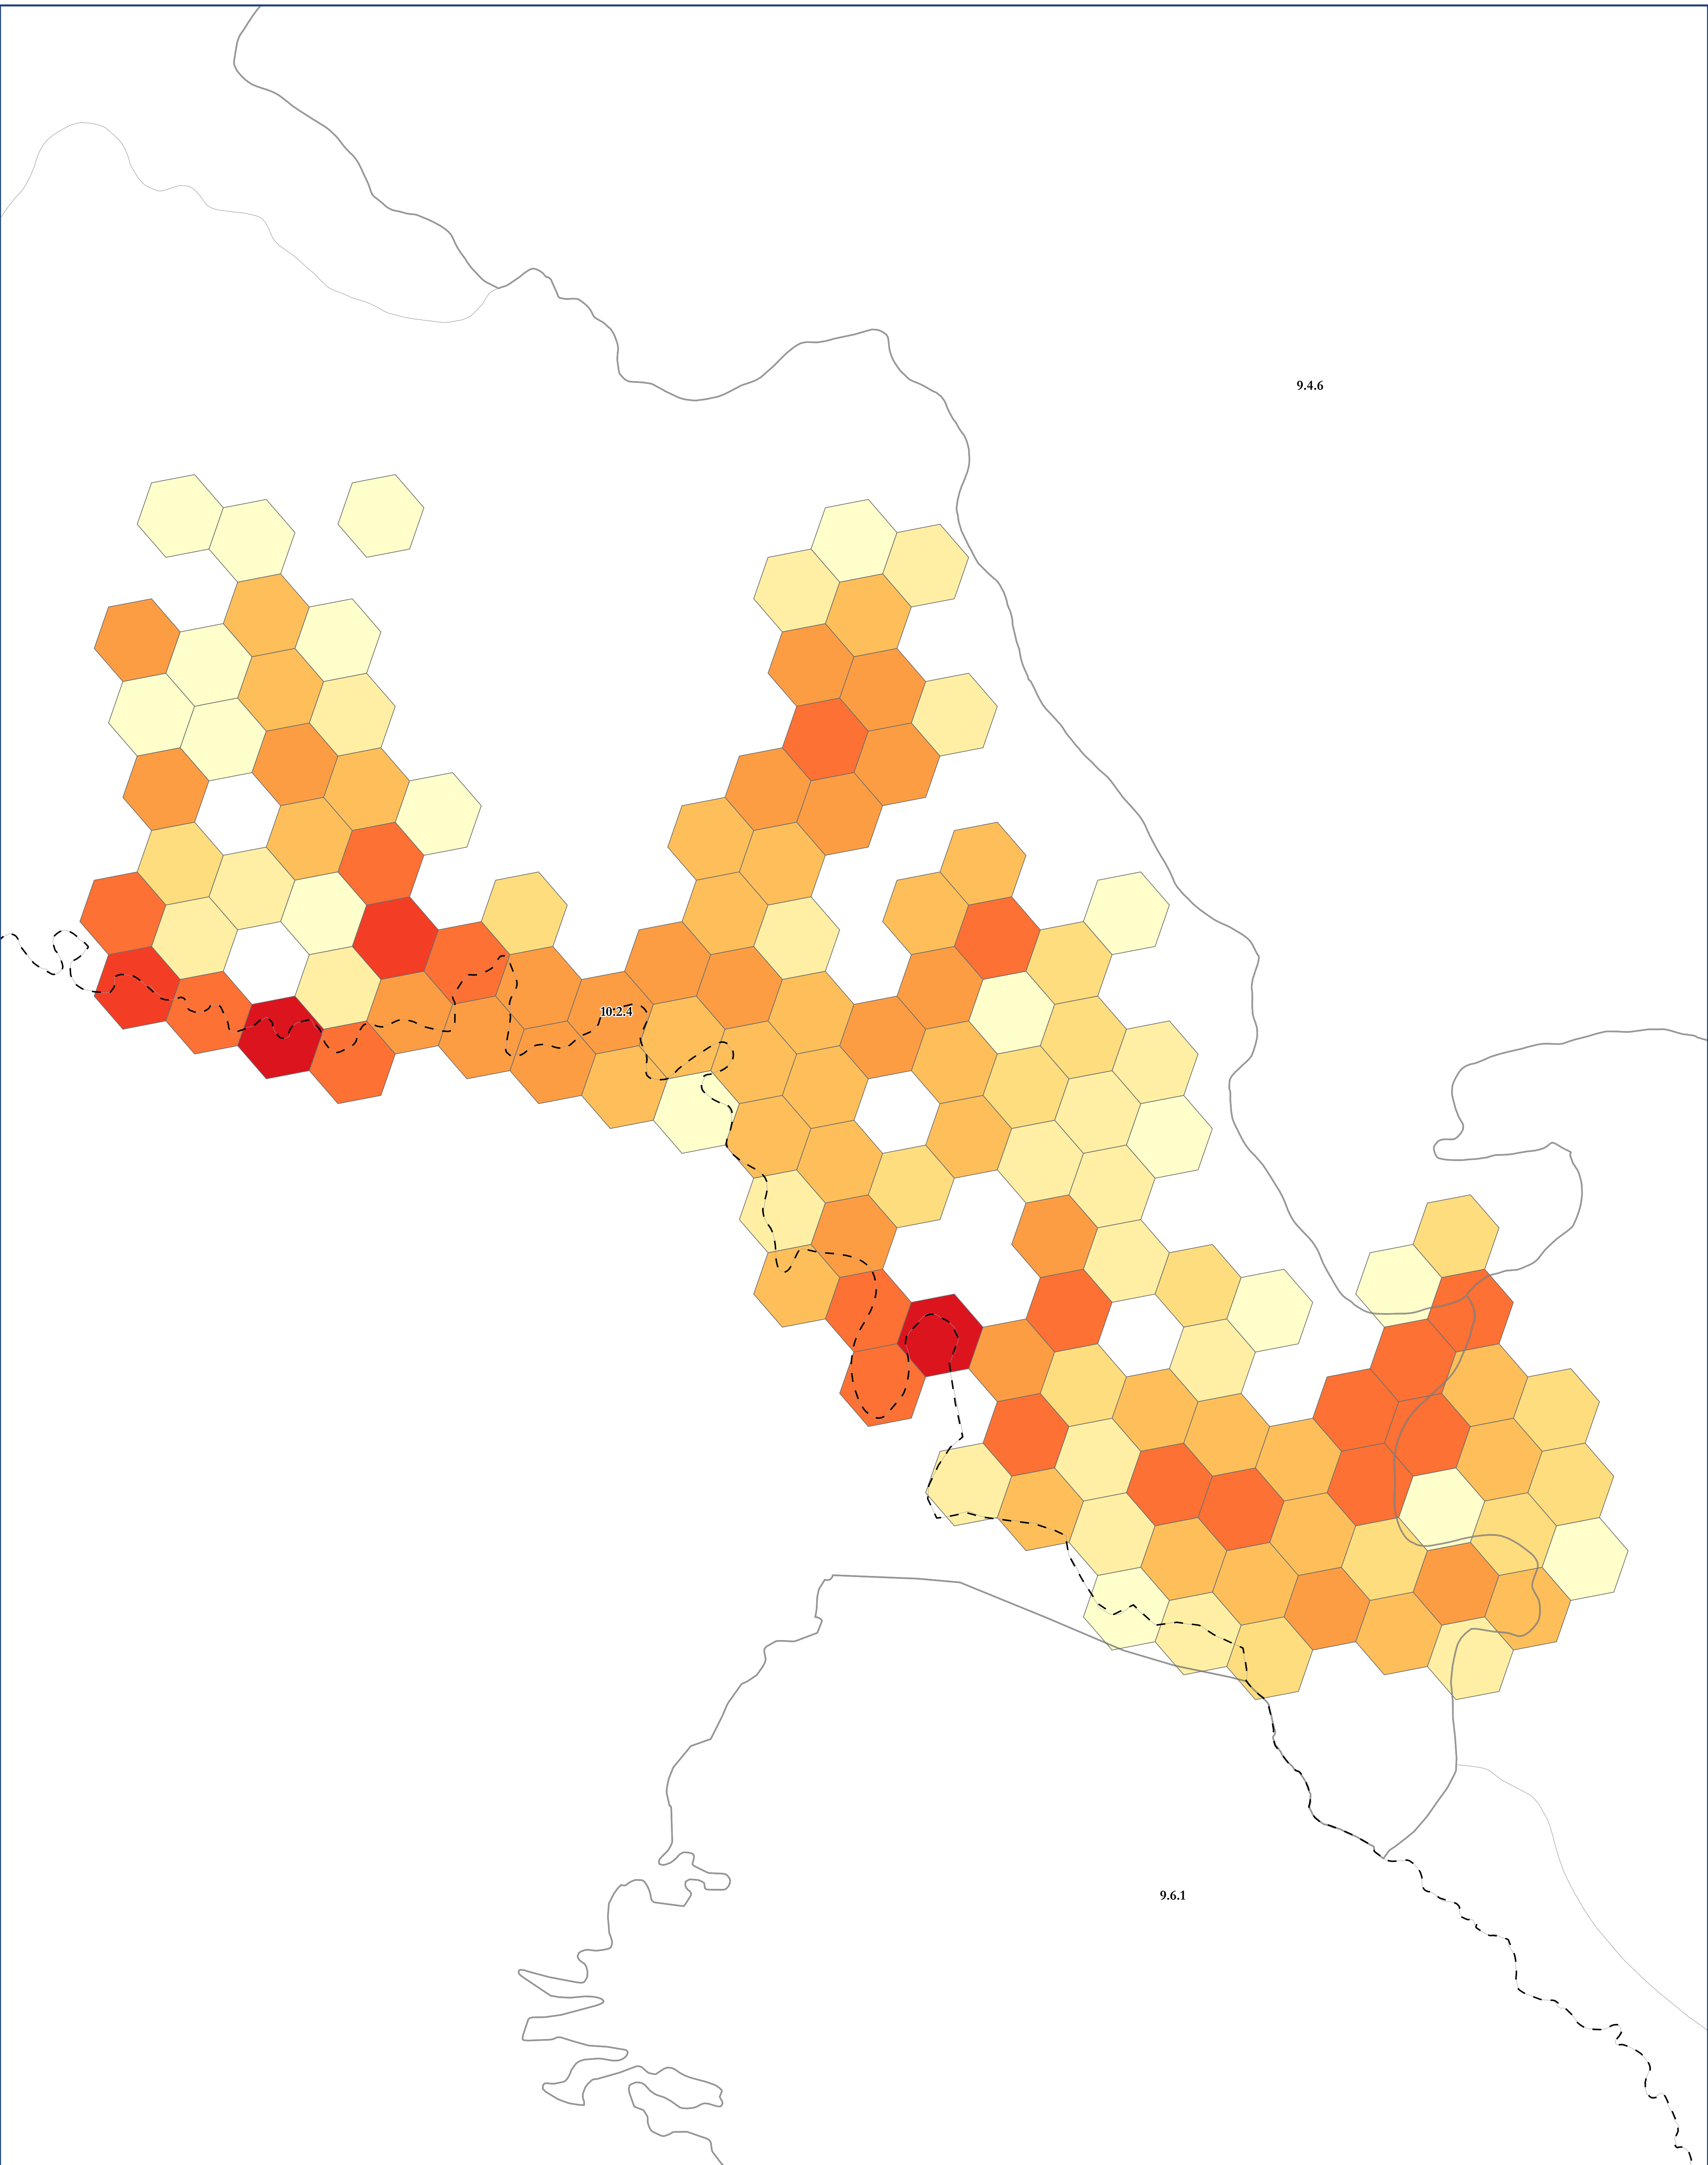

Map of: G541 Warm Semi-Desert Shrub & Herb Dry Wash & Colluvial

Legend

Ecoregion Data Sourced From: