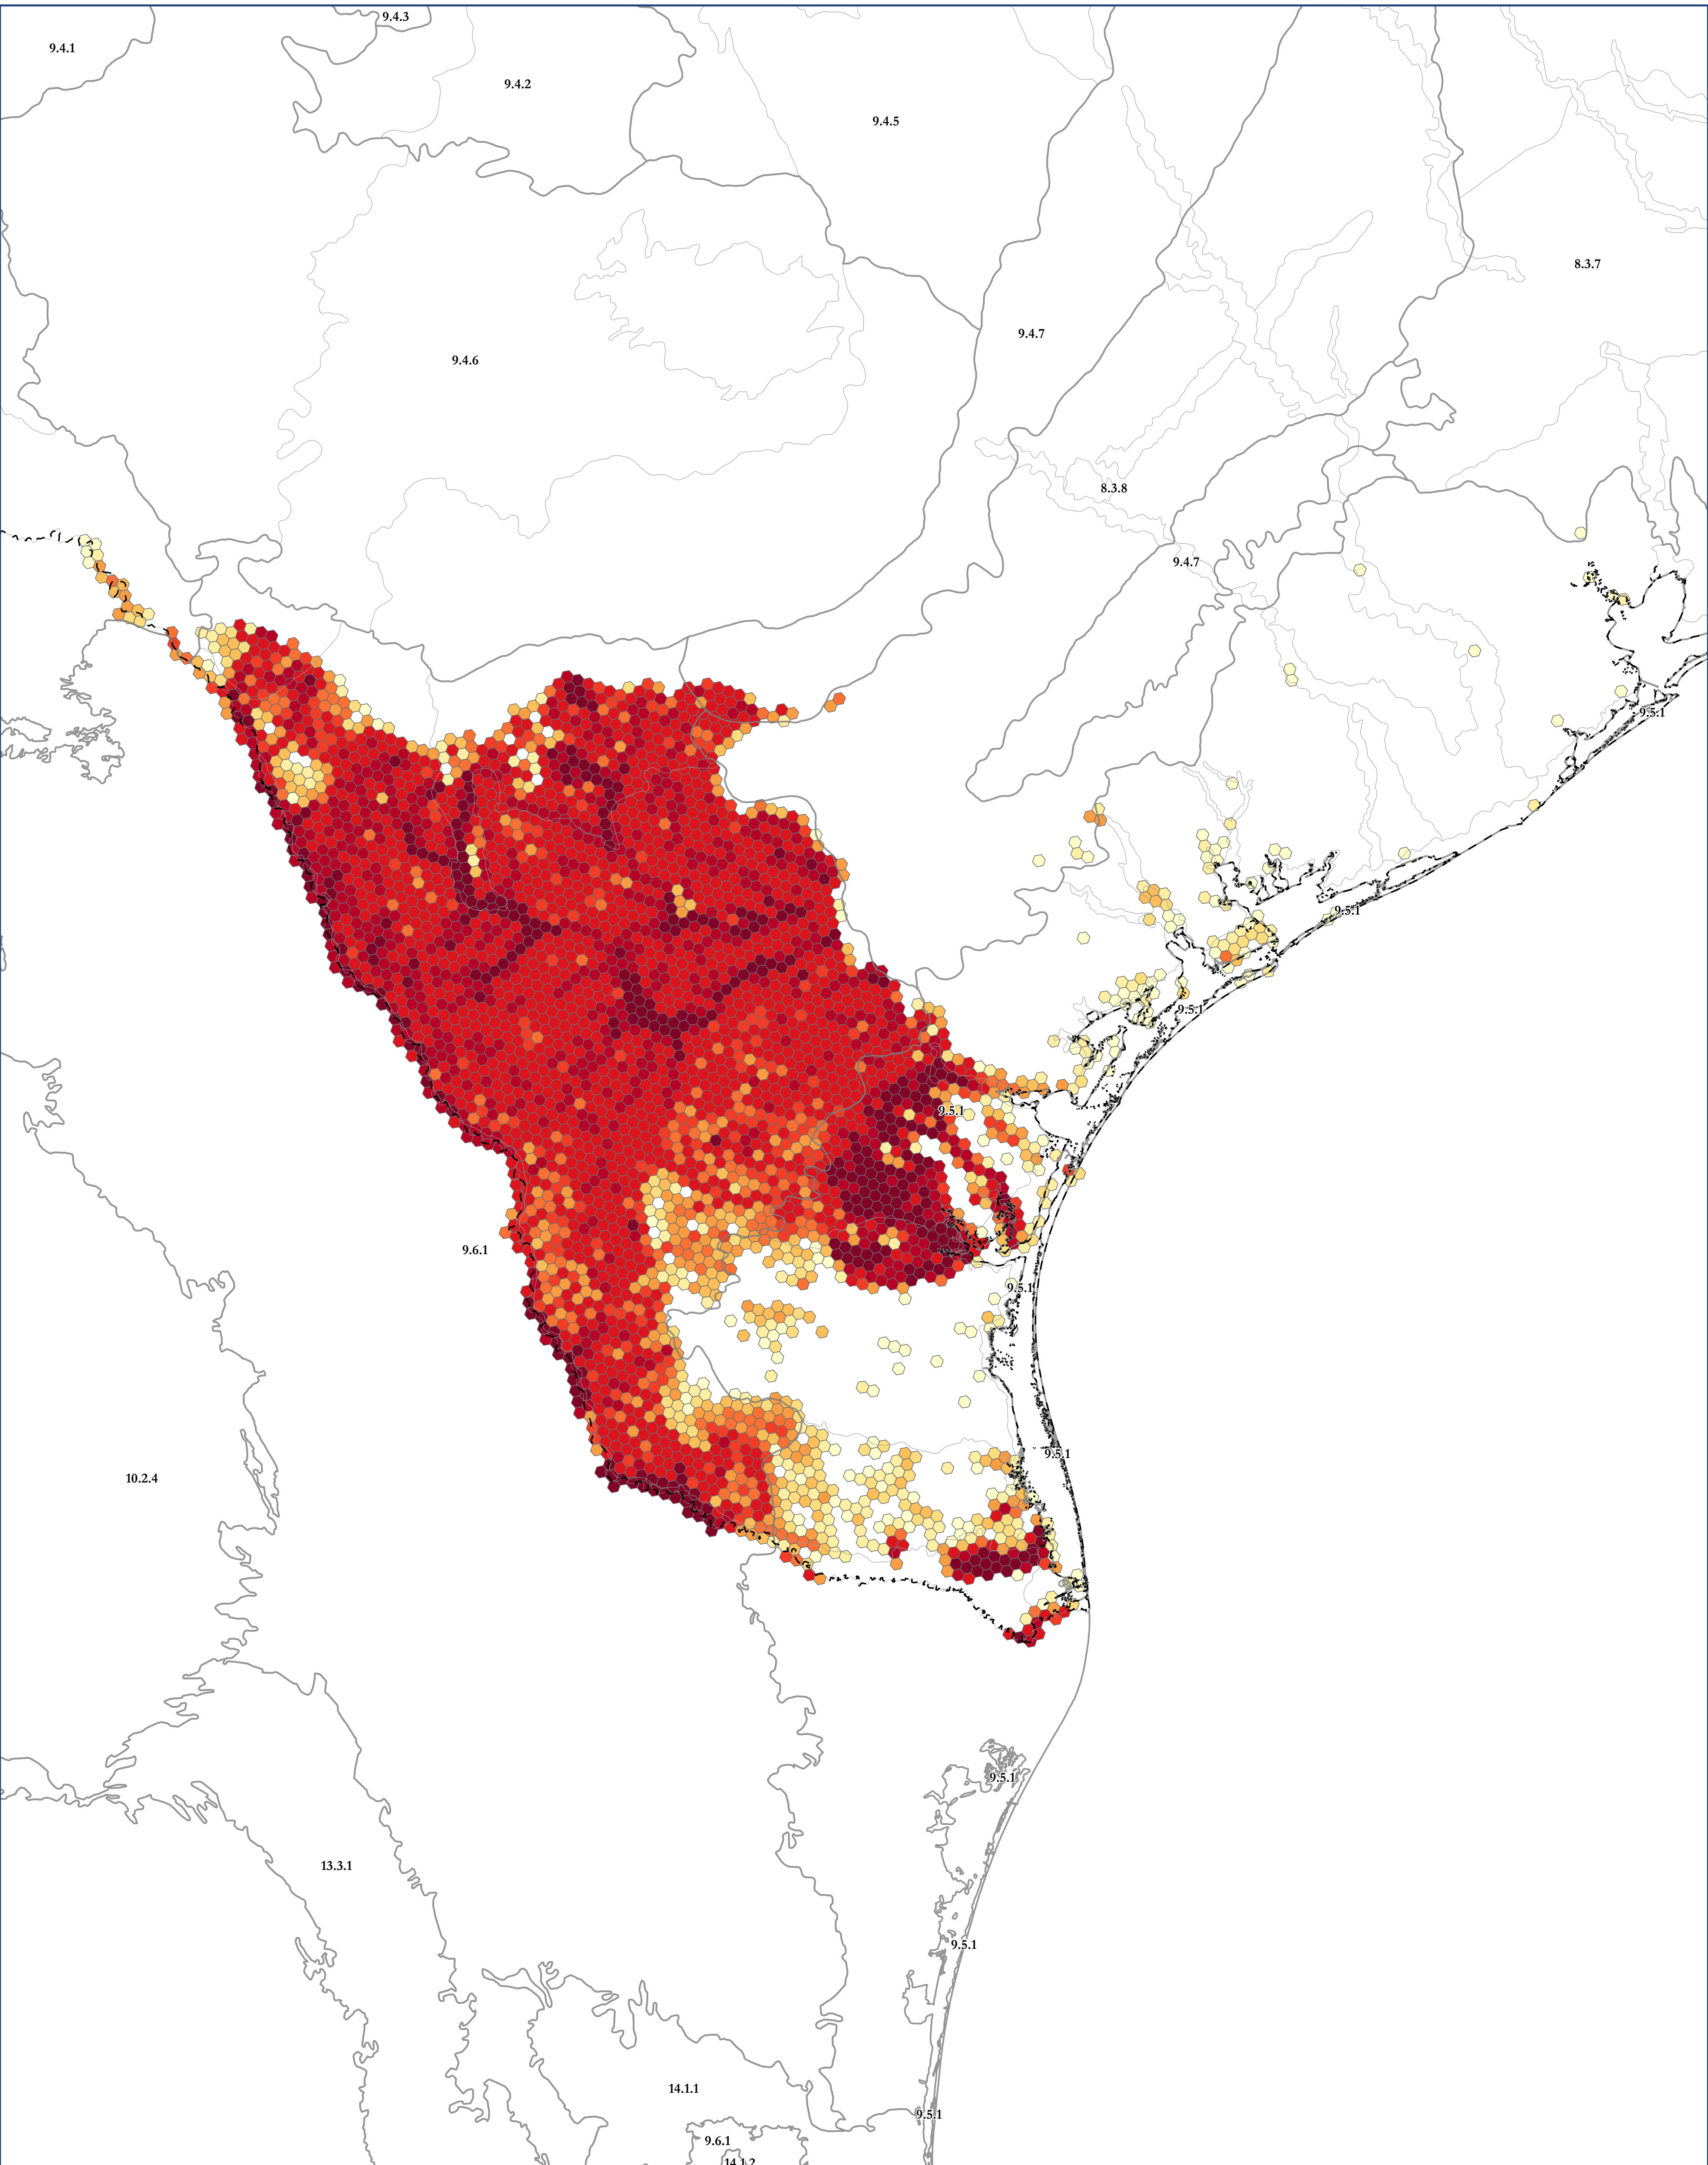

Map of: G549 Tamaulipan Flooded Forest

Legend

Ecoregion Data Sourced From: