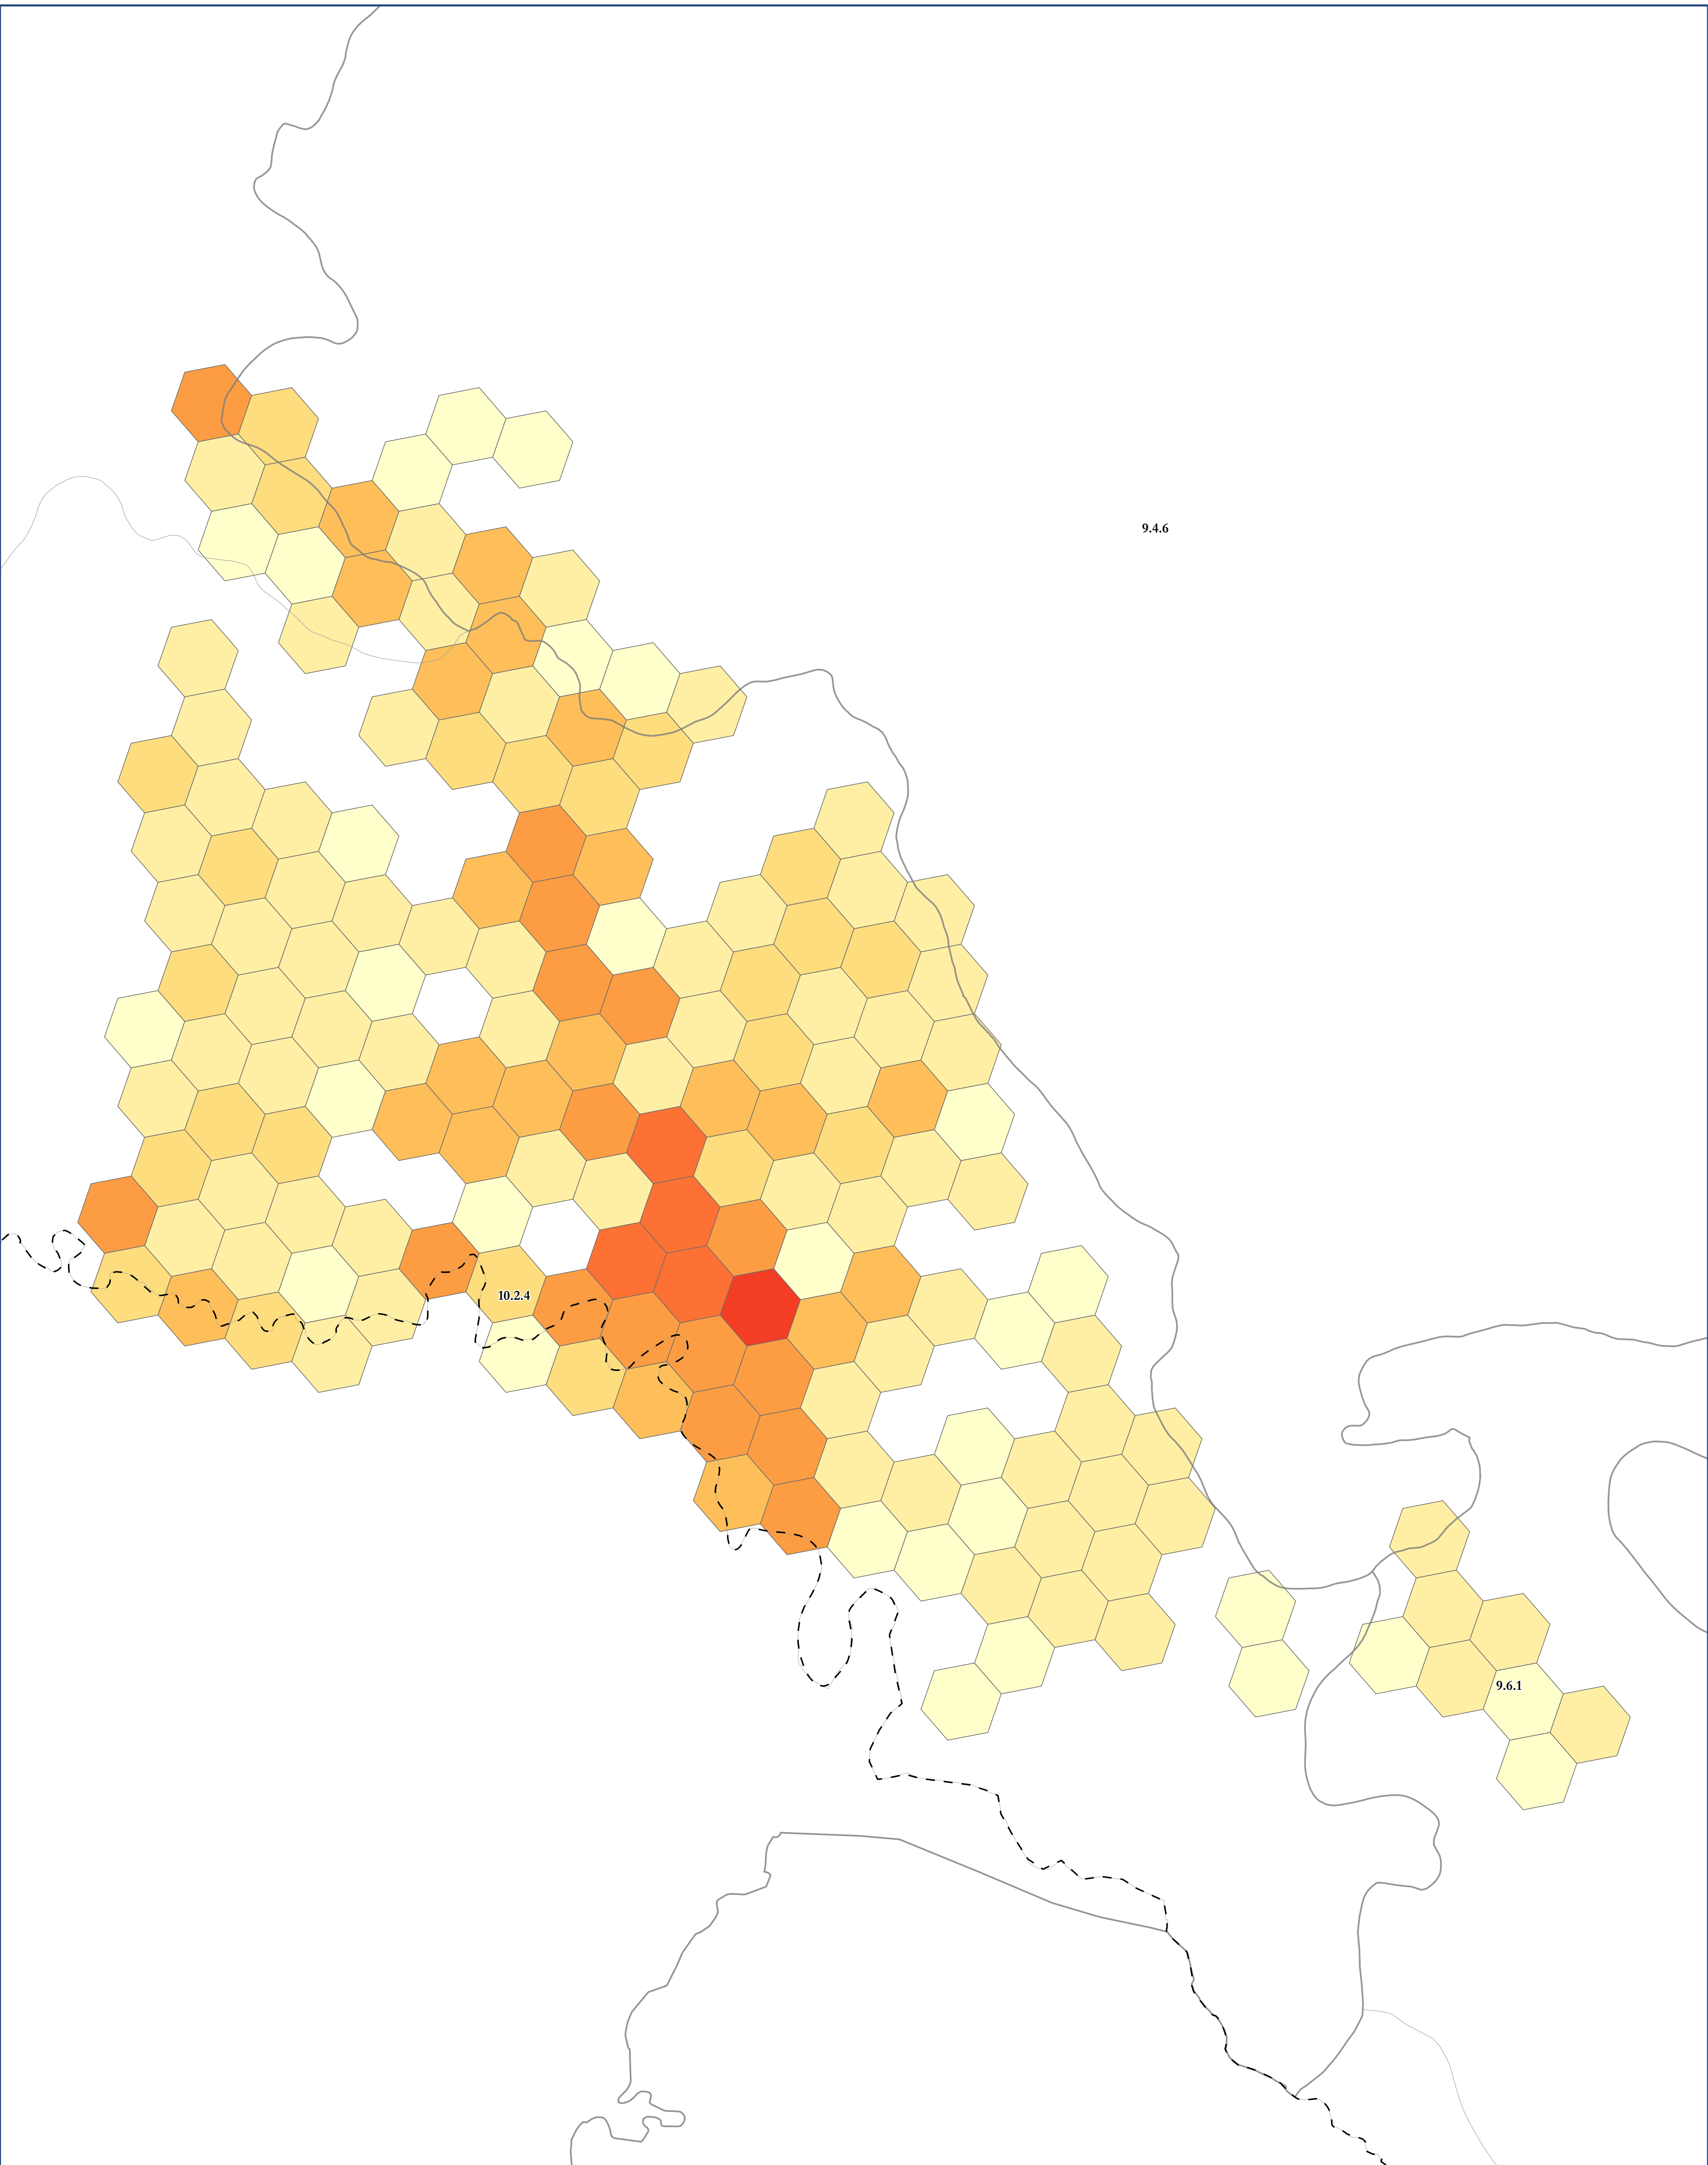

Map of: G569 North American Warm Semi-Desert Cliff, Scree & Pavement

Legend

Ecoregion Data Sourced From:

CEC Level III Ecoregions from: <http://www.ccc.org/north-american-environmental-atlas/terrestrial-ecoregions-level-iii/>
EPA Level IV Ecoregions from: <https://www.epa.gov/eco-research/level-iii-and-iv-ecoregions-continental-united-states>