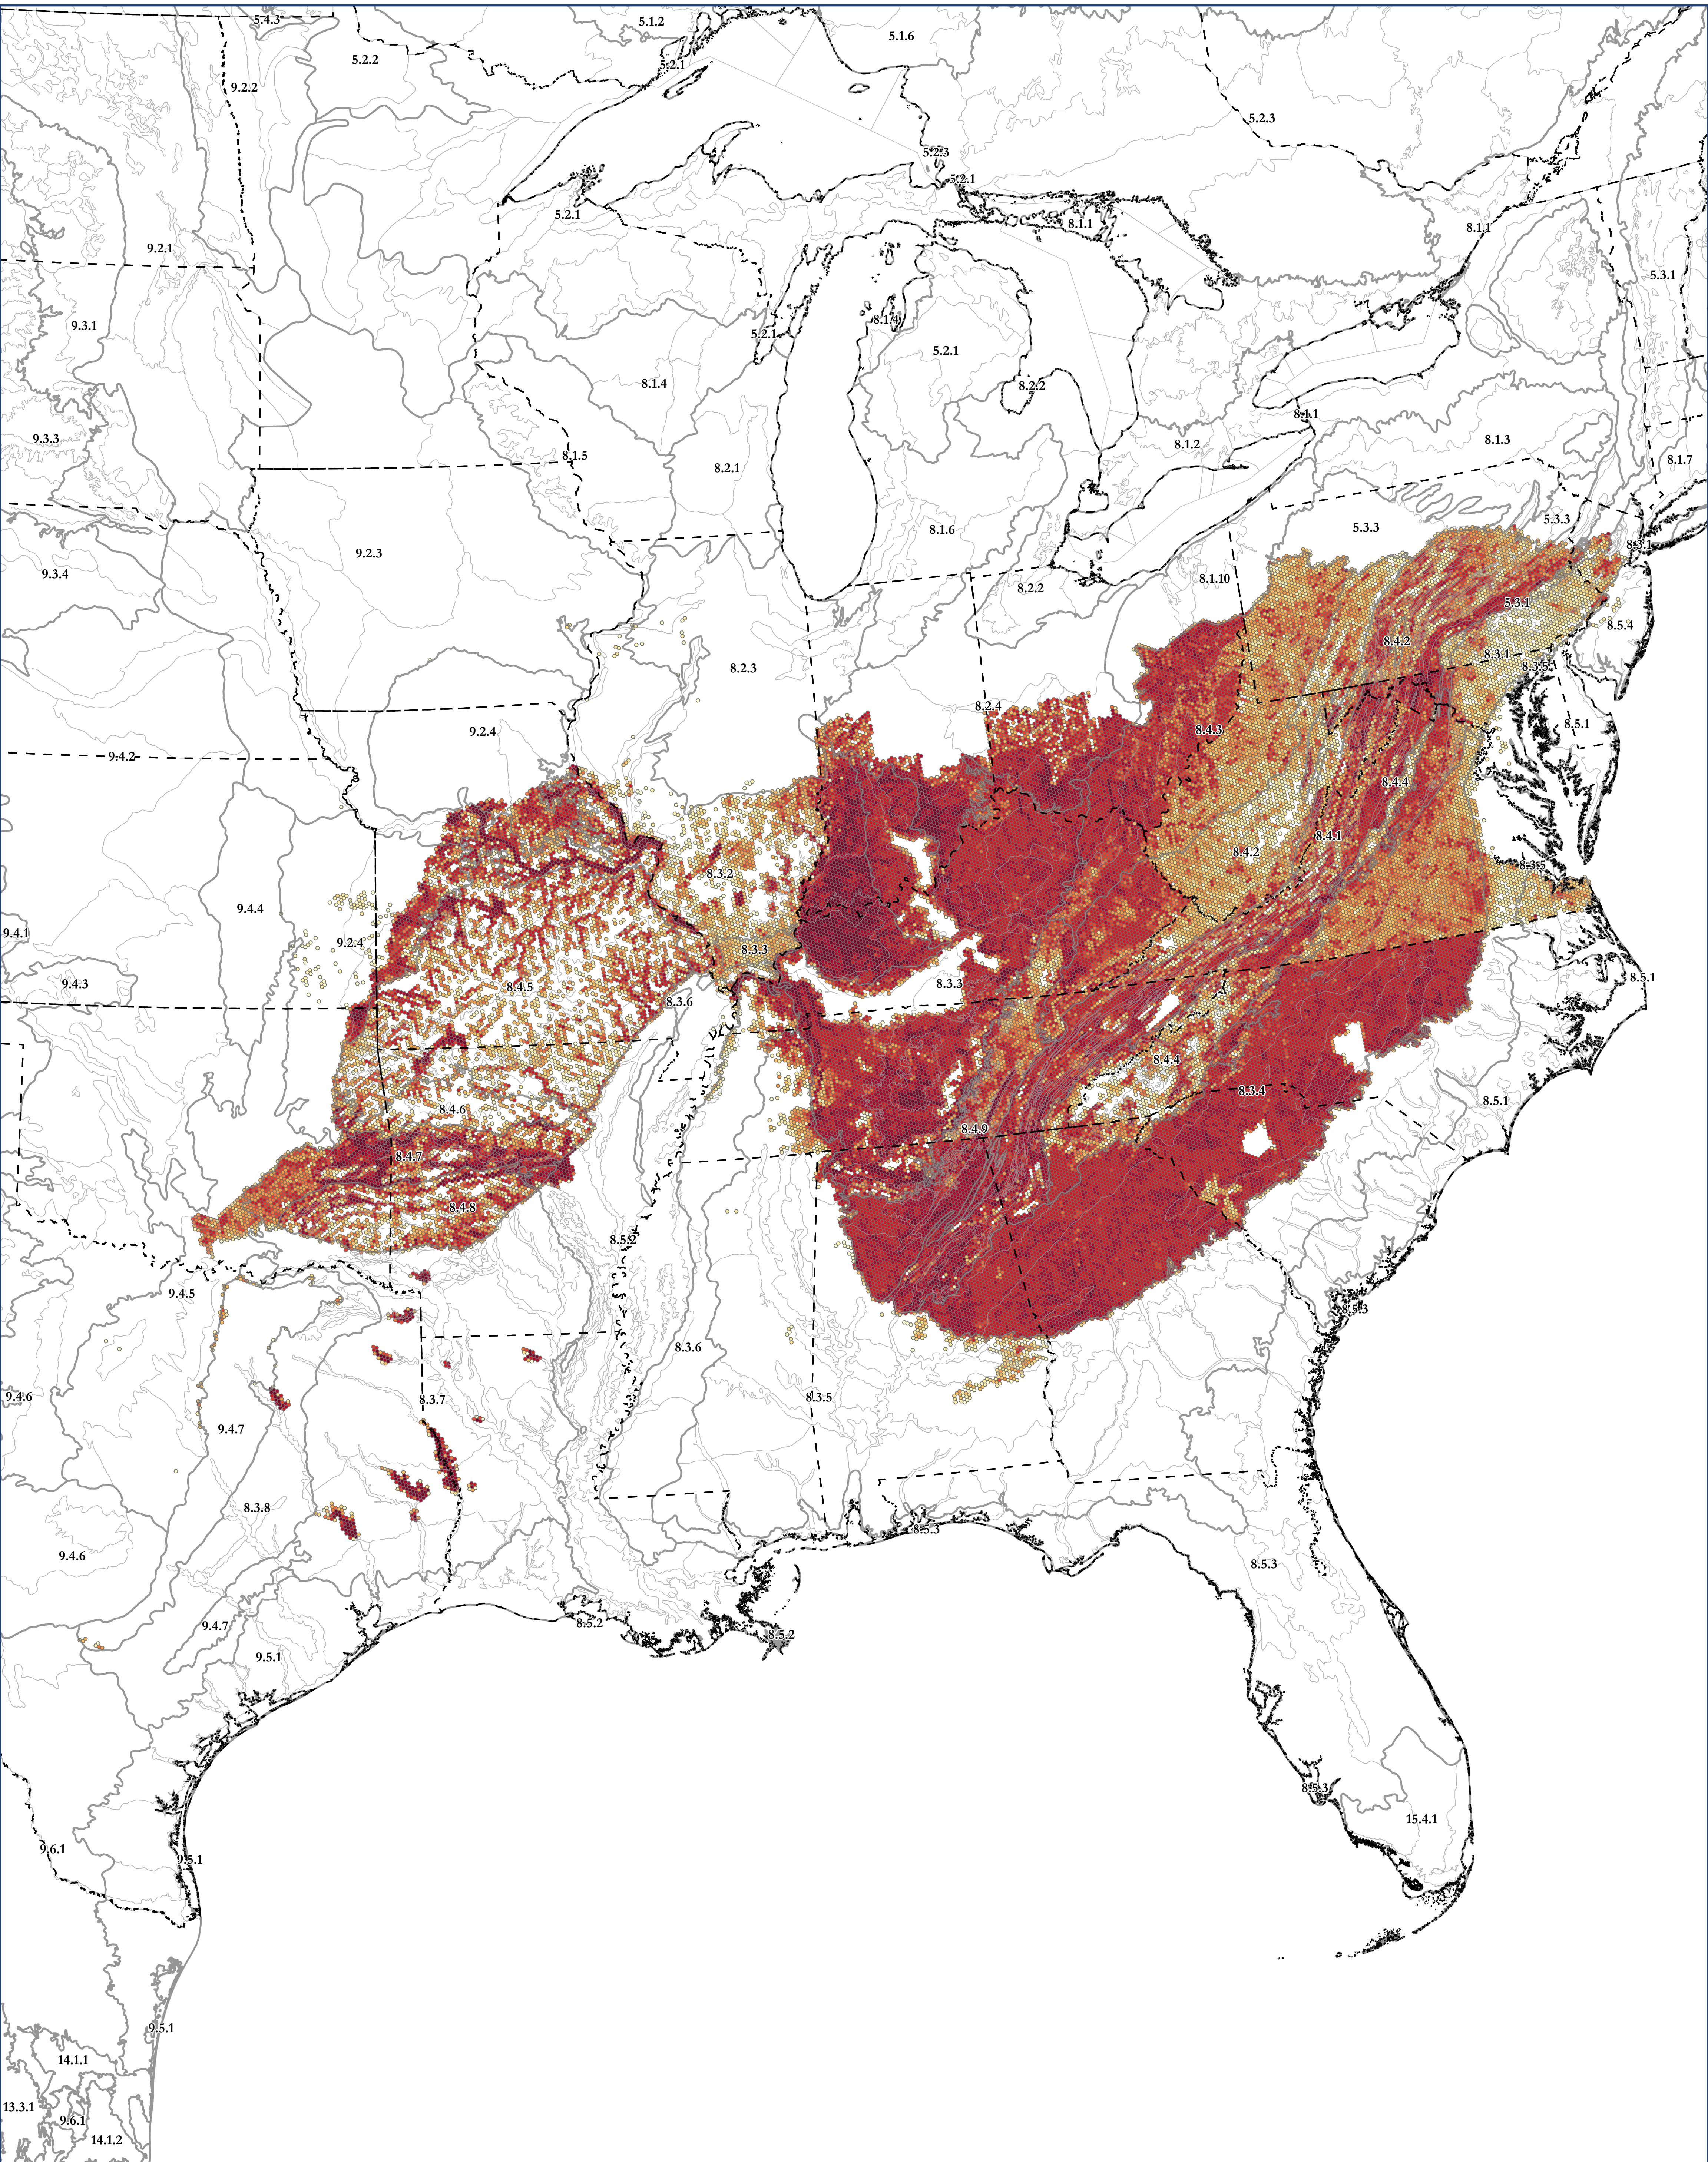

Map of: G673 Central Interior-Northeast Floodplain Forest

Legend

Ecoregion Data Sourced From: