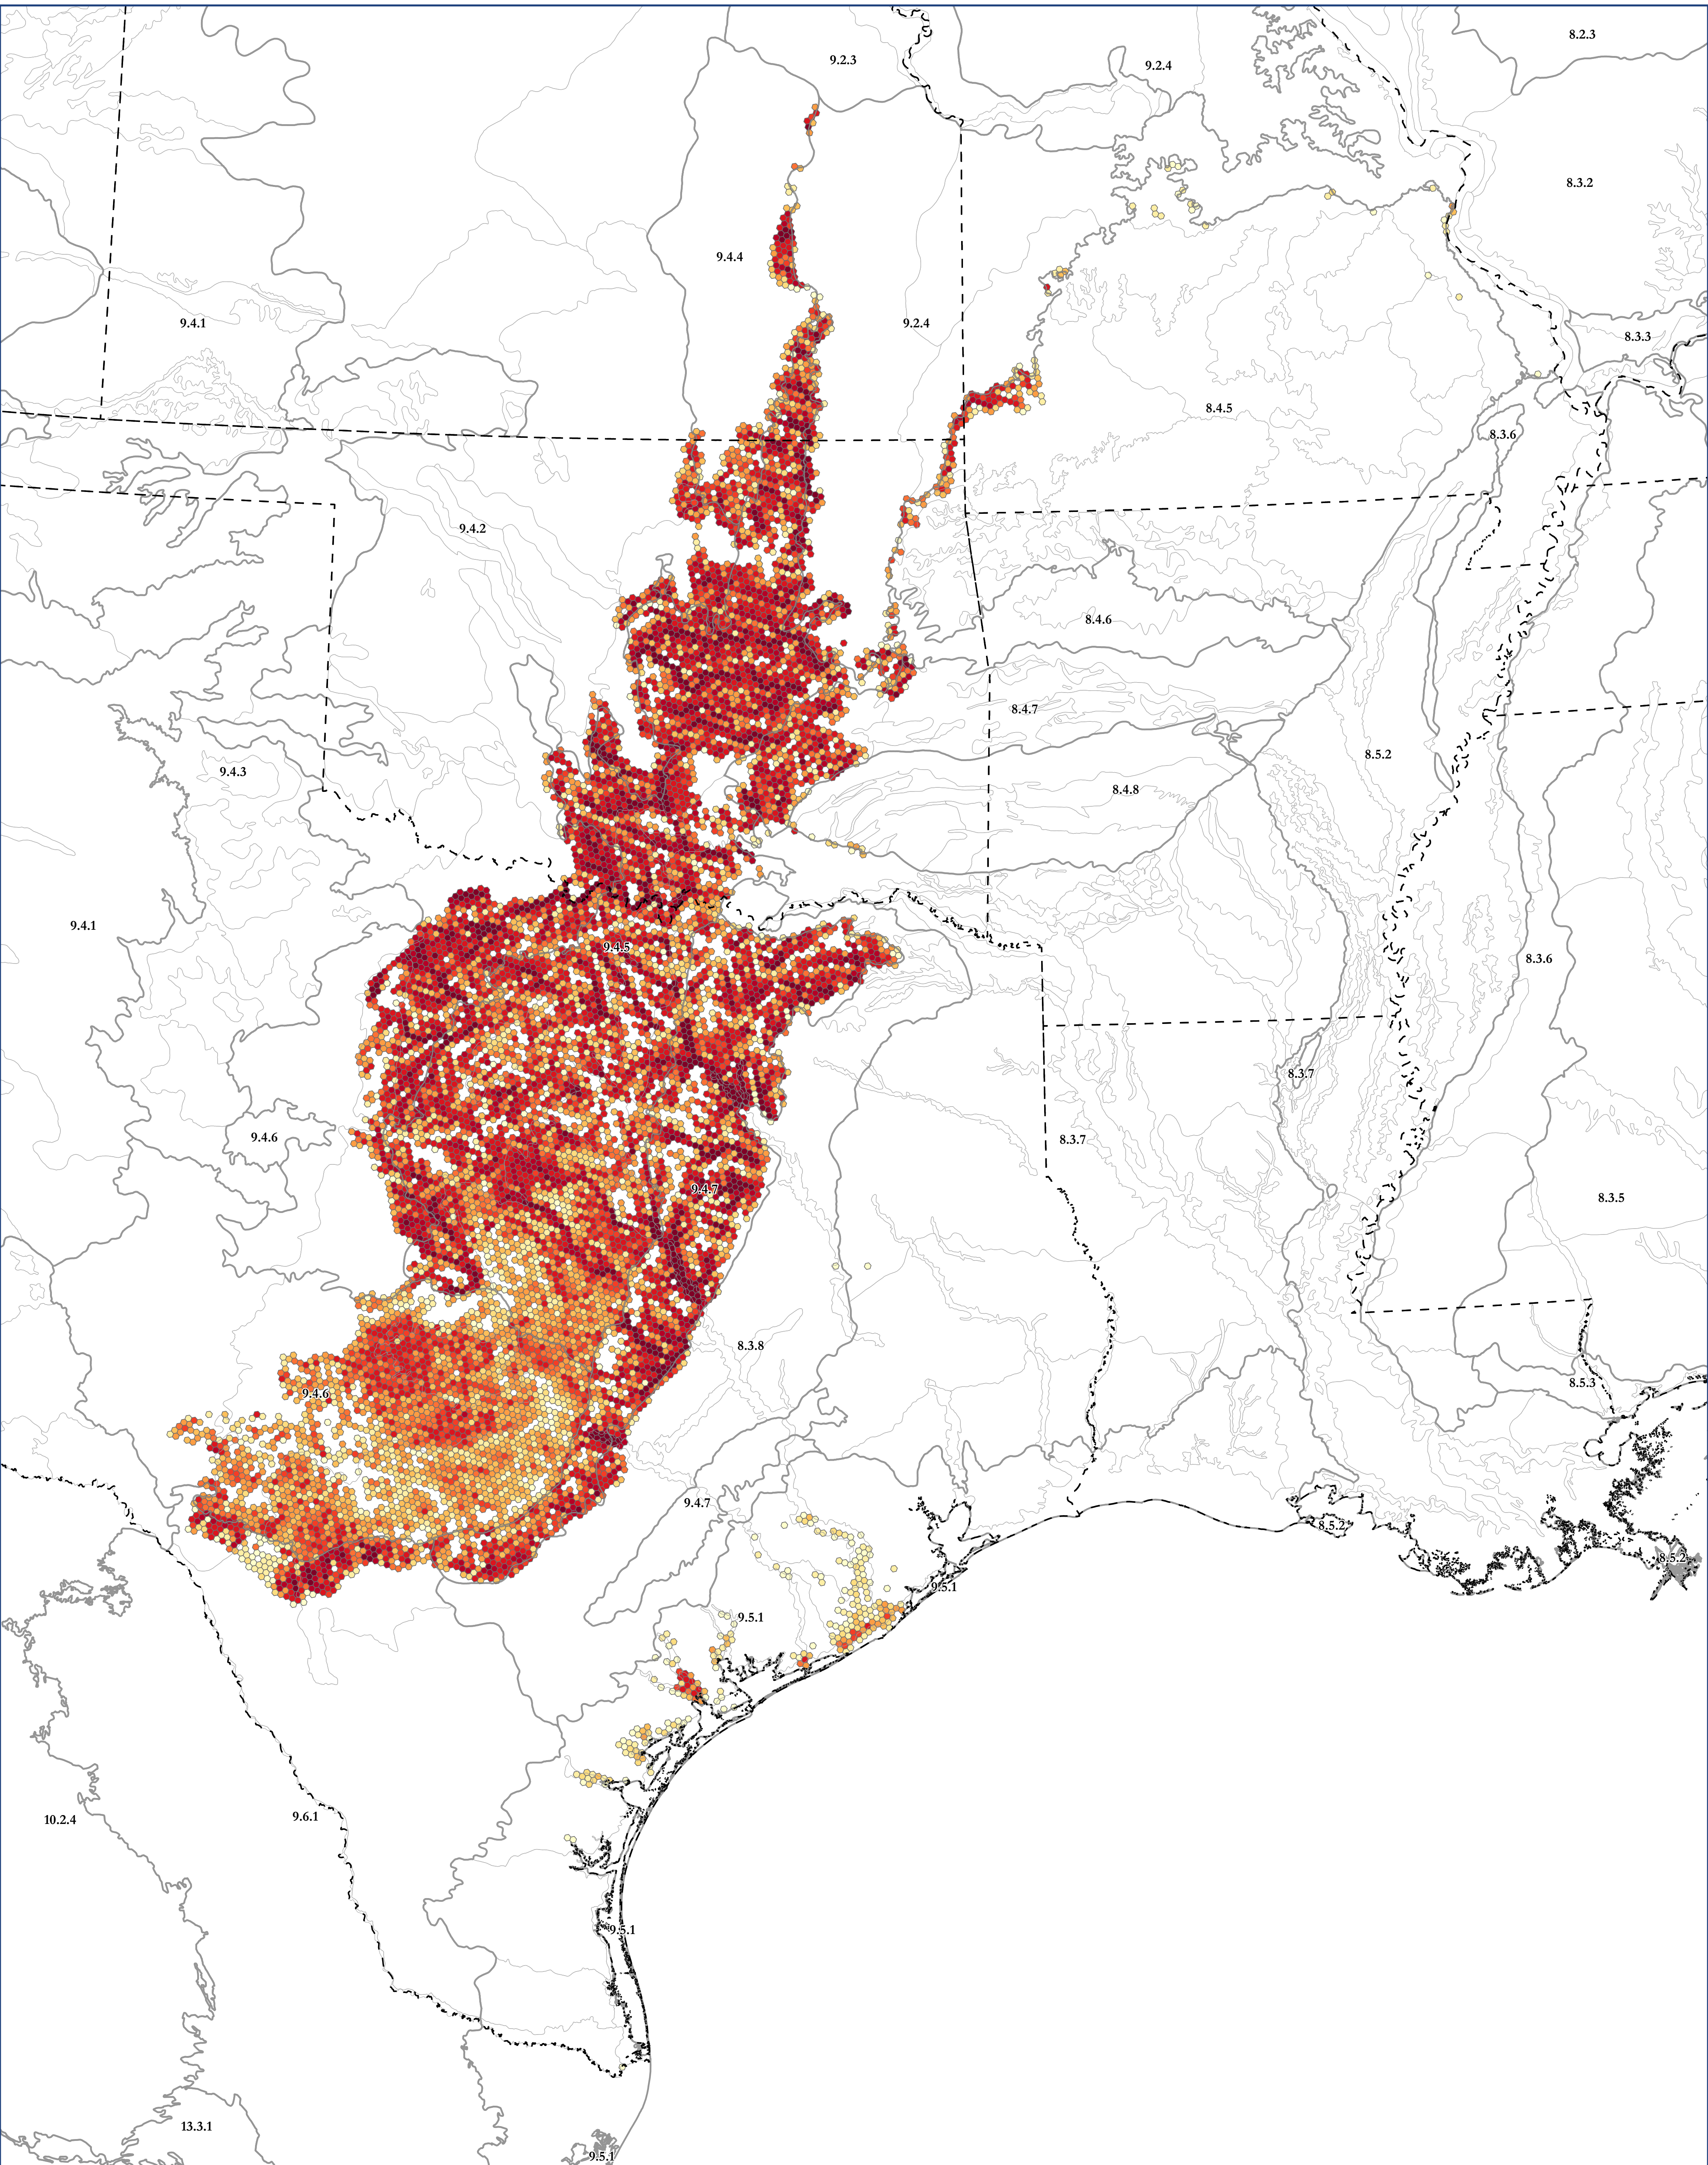

Map of: G784 Southeastern Great Plains Floodplain Forest

Legend

Ecoregion Data Sourced From:

CEC Level III Ecoregions from: <http://www.ccc.org/north-american-environmental-atlas/terrestrial-ecoregions-level-iii/>

EPA Level IV Ecoregions from: <https://www.epa.gov/eco-research/level-iii-and-iv-ecoregions-continental-united-states>