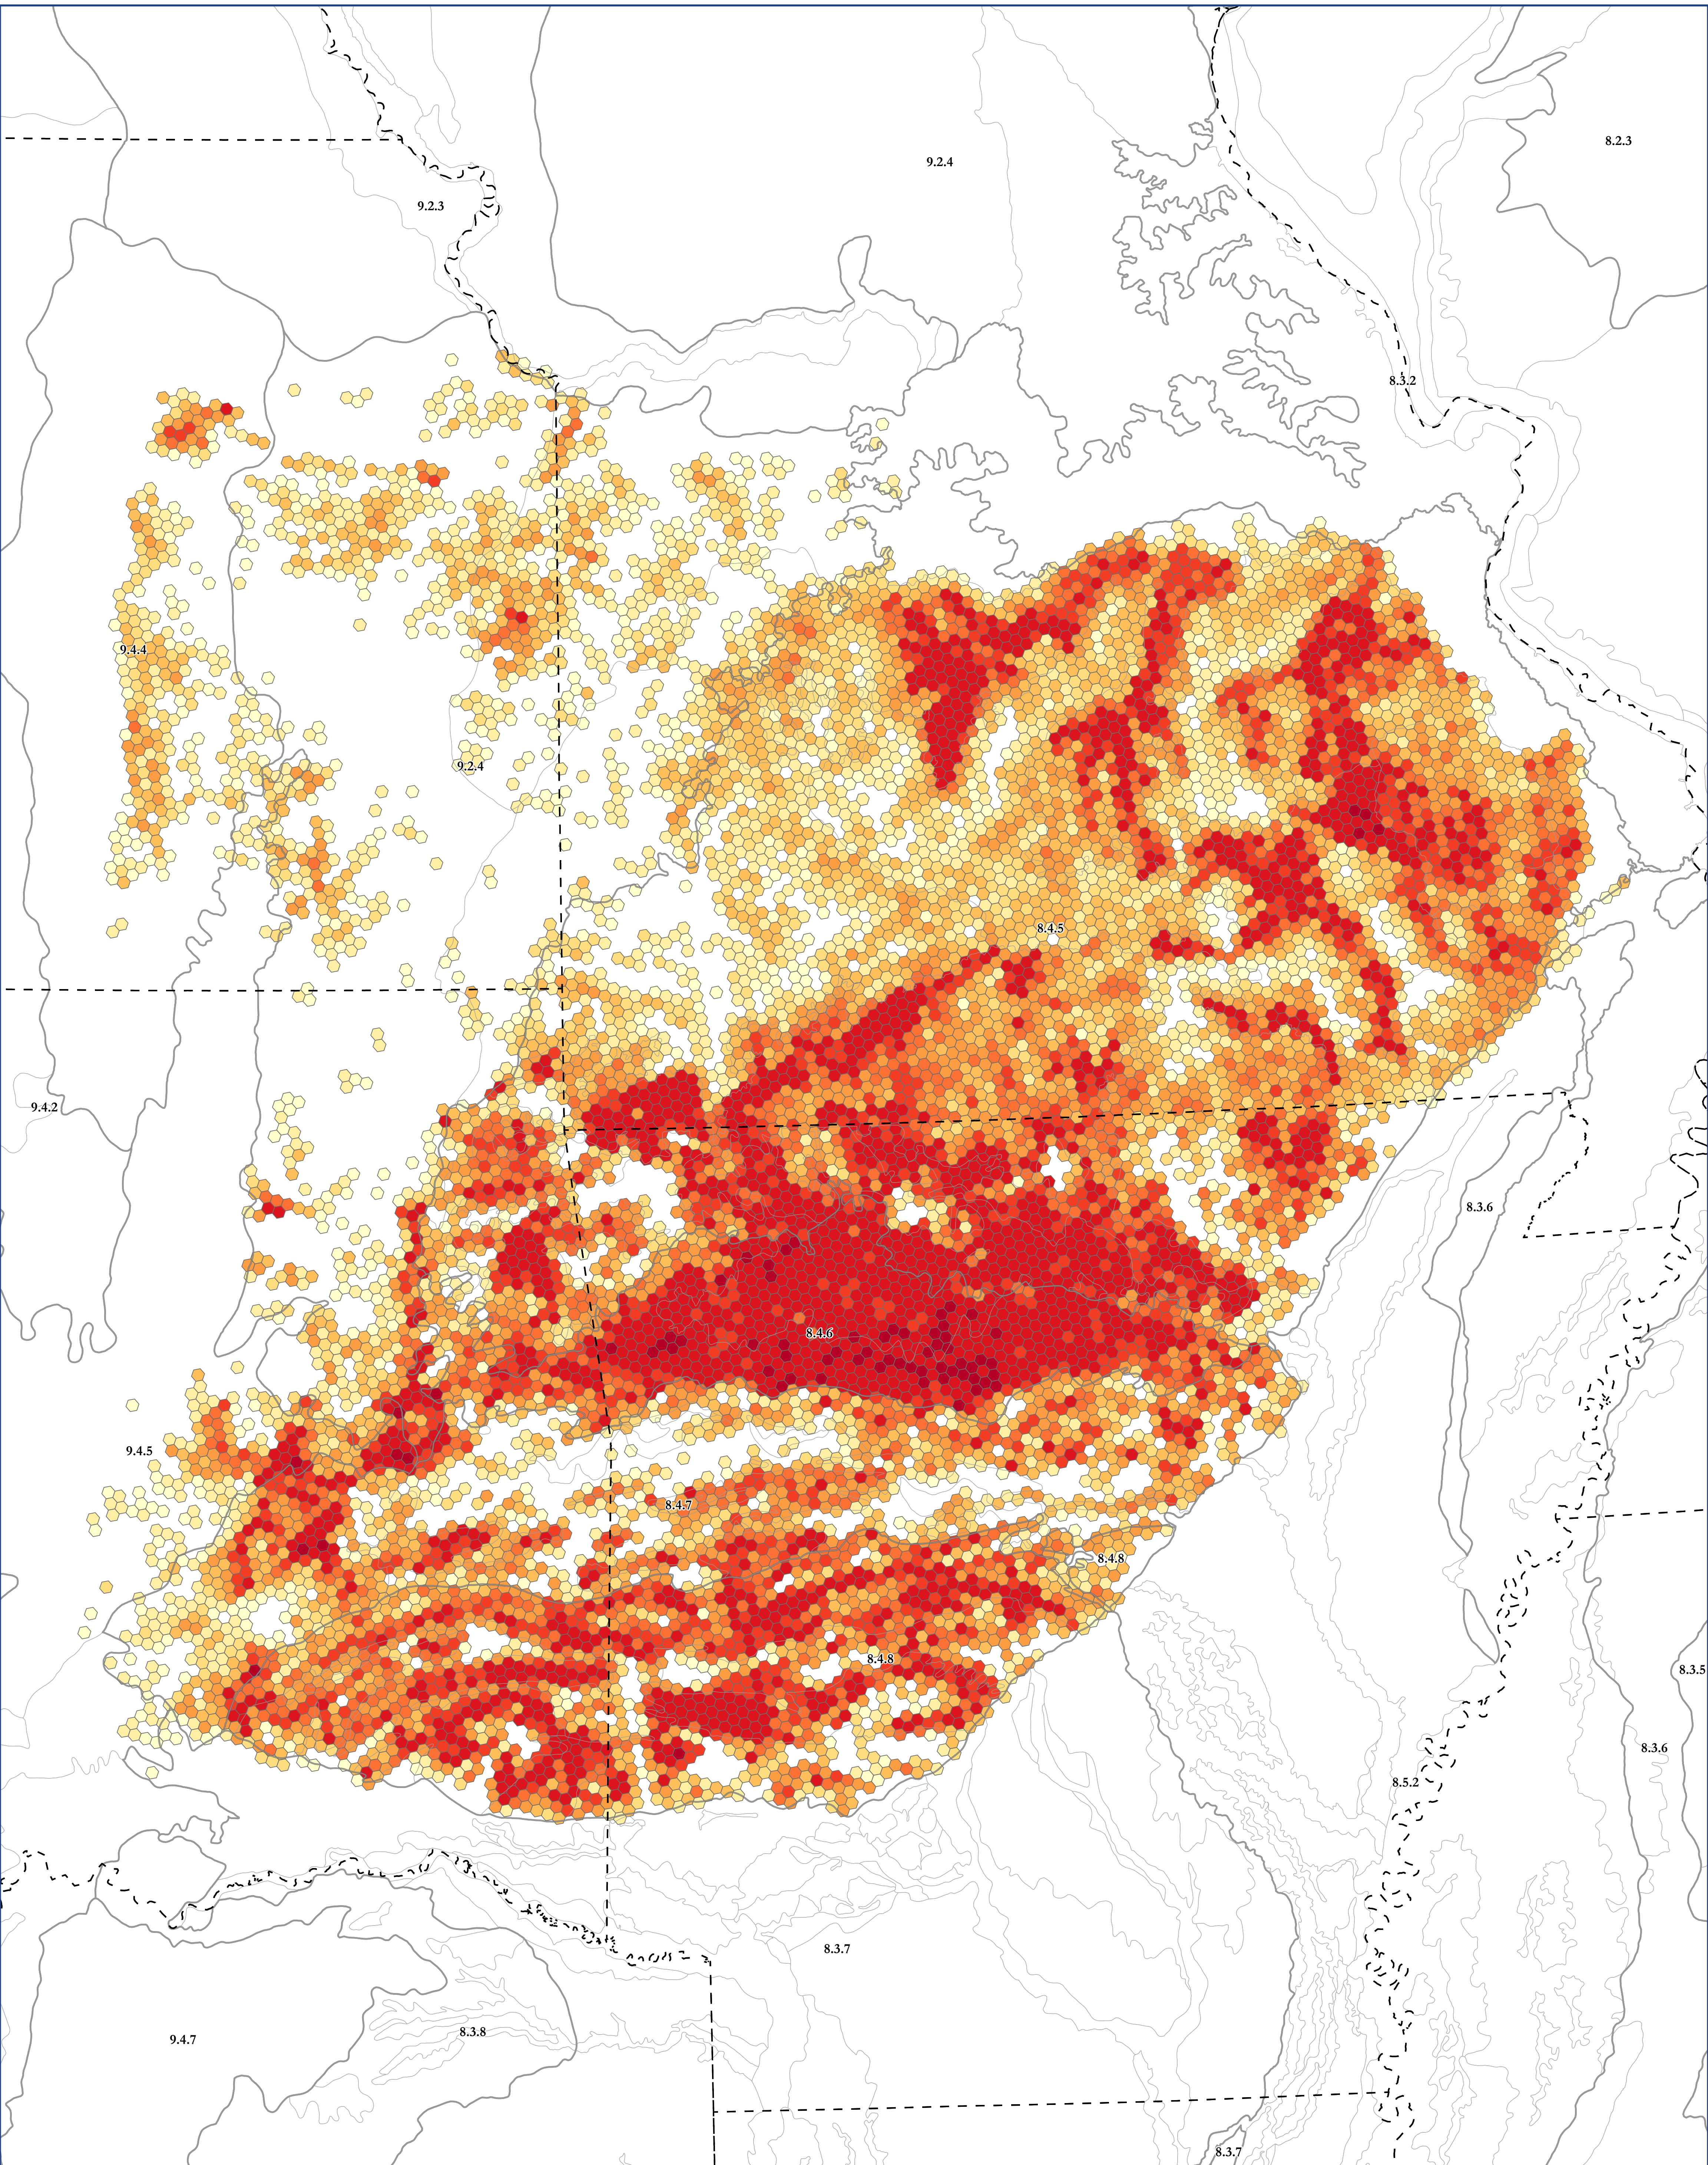

Map of: G791 Ozark-Ouachita Mesic Forest

Legend

Ecoregion Data Sourced From: