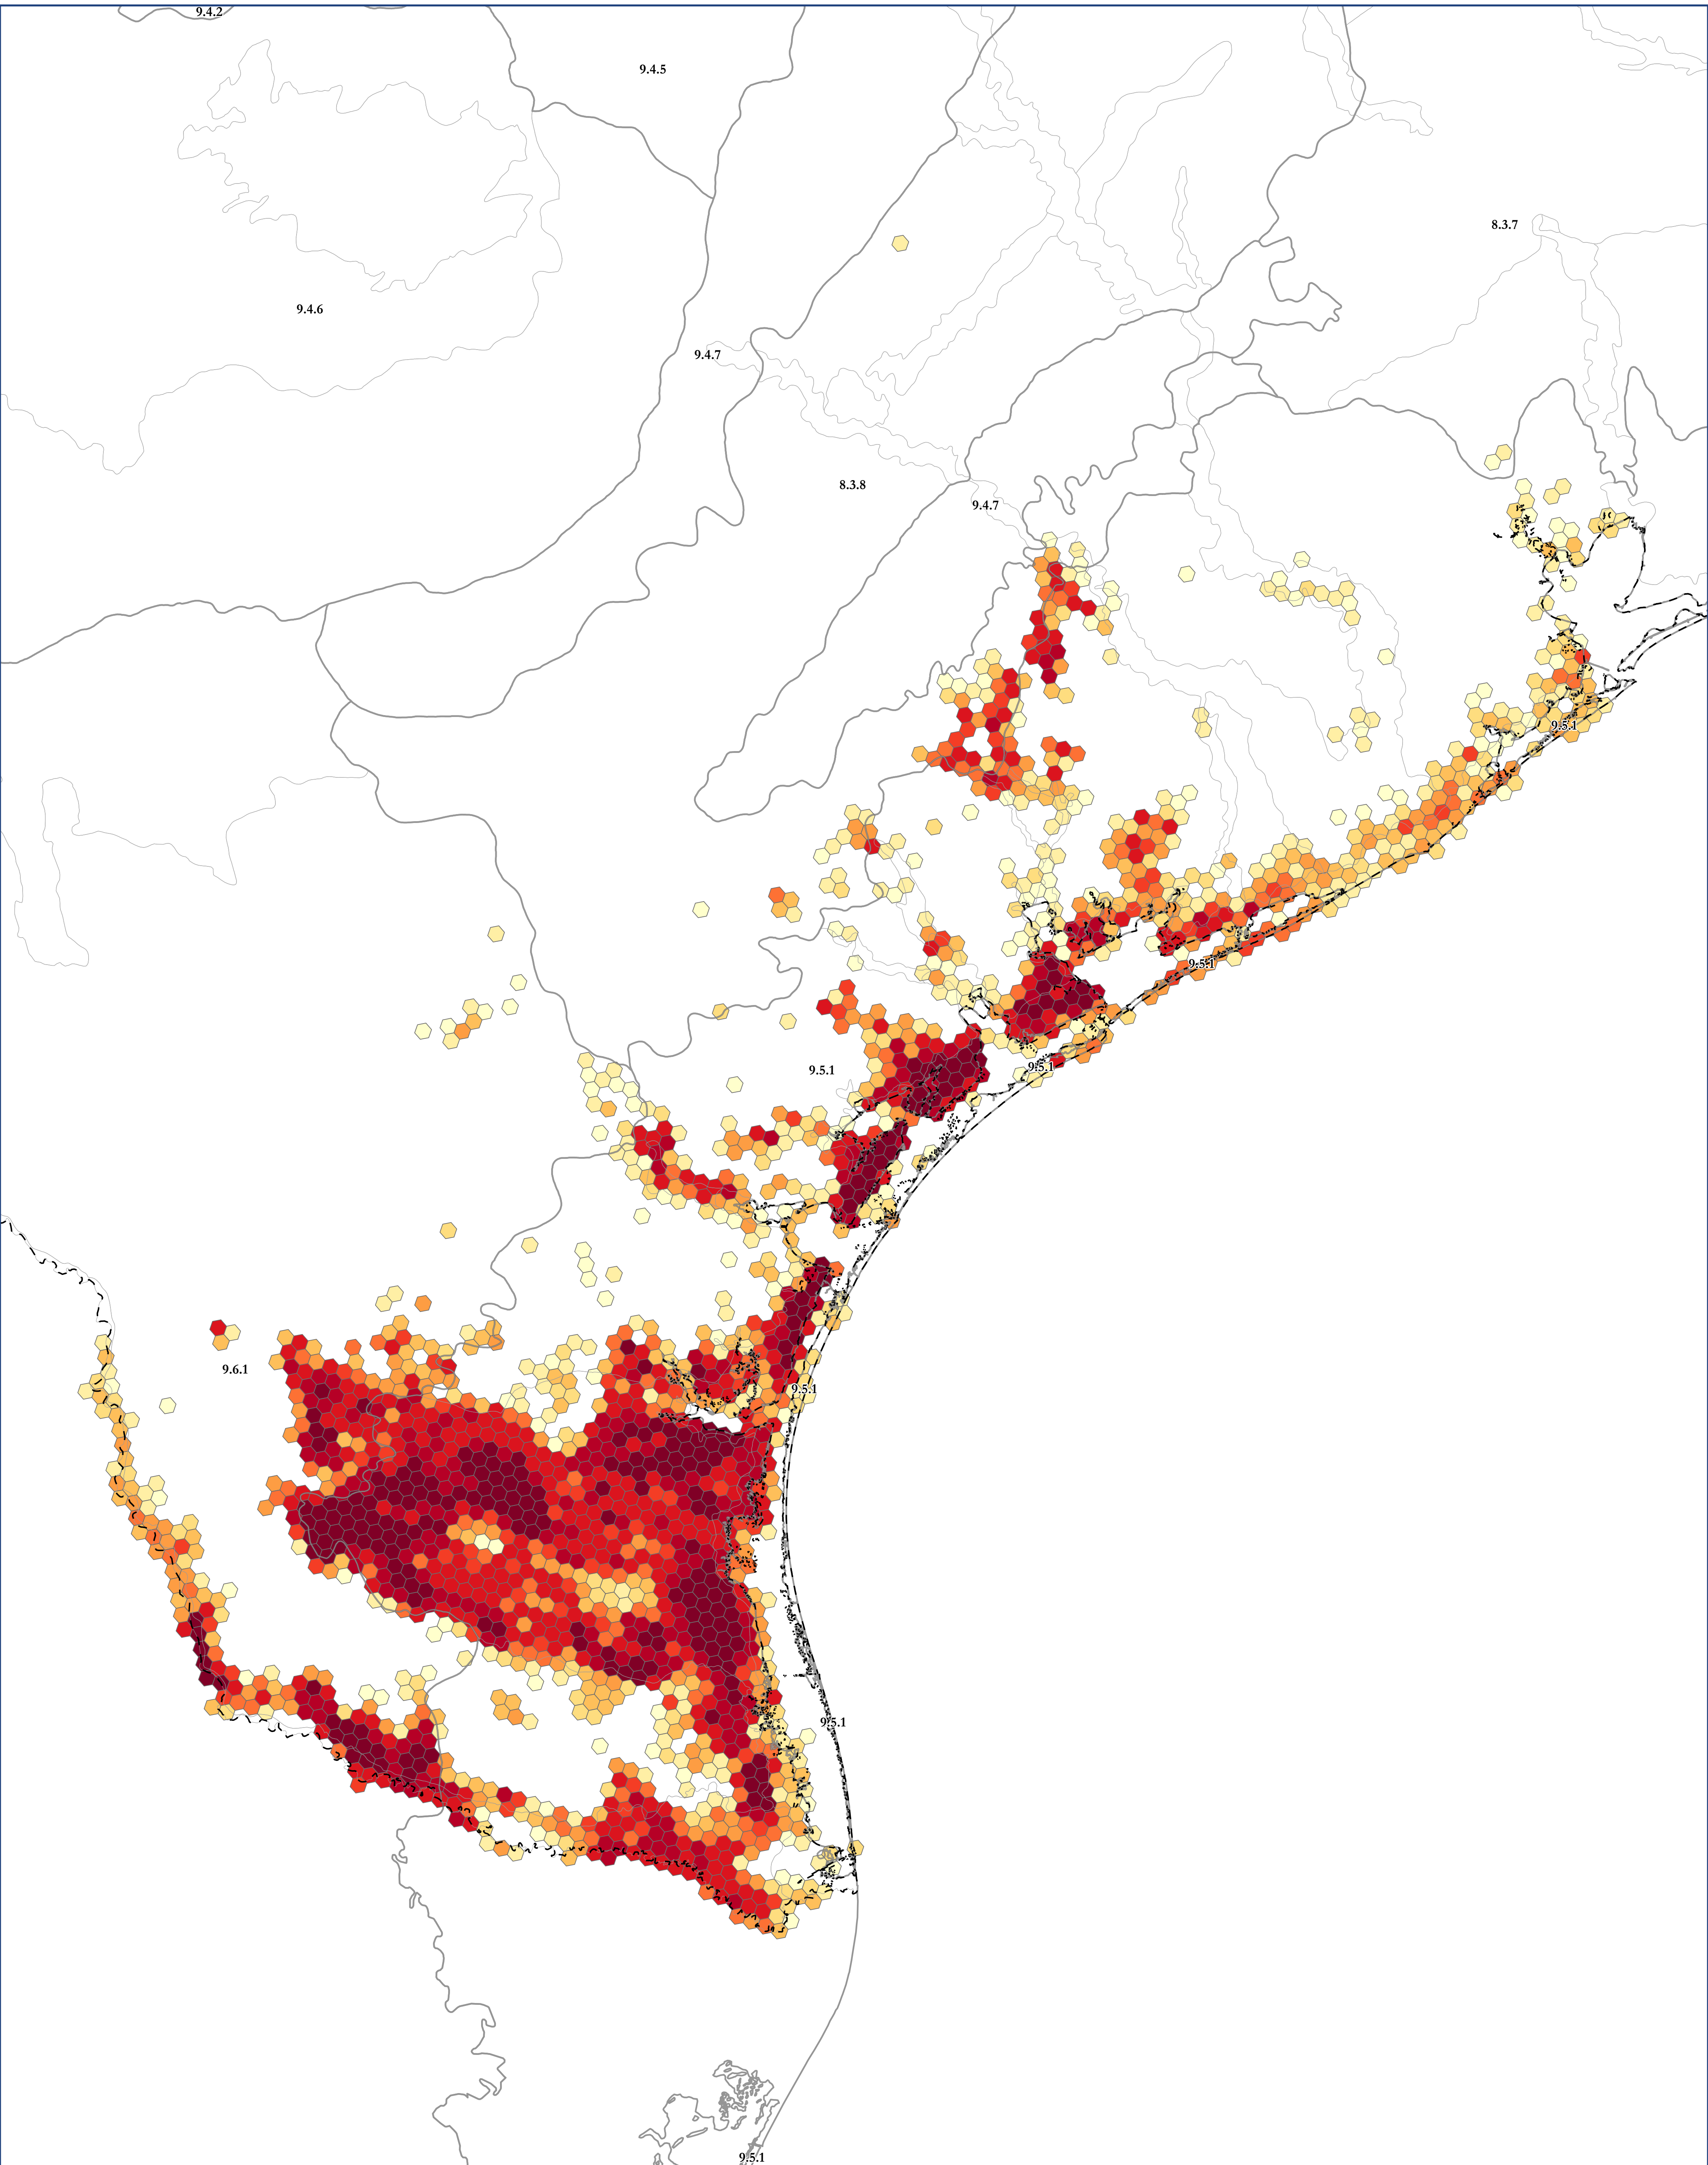

Map of: G799 Texas Live Oak - Wax Mallow Motte & Coastal Forest

Legend

Ecoregion Data Sourced From:

CEC Level III Ecoregions from: <http://www.ccc.org/north-american-environmental-atlas/terrestrial-ecoregions-level-iii/>

EPA Level IV Ecoregions from: <https://www.epa.gov/eco-research/level-iii-and-iv-ecoregions-continental-united-states>