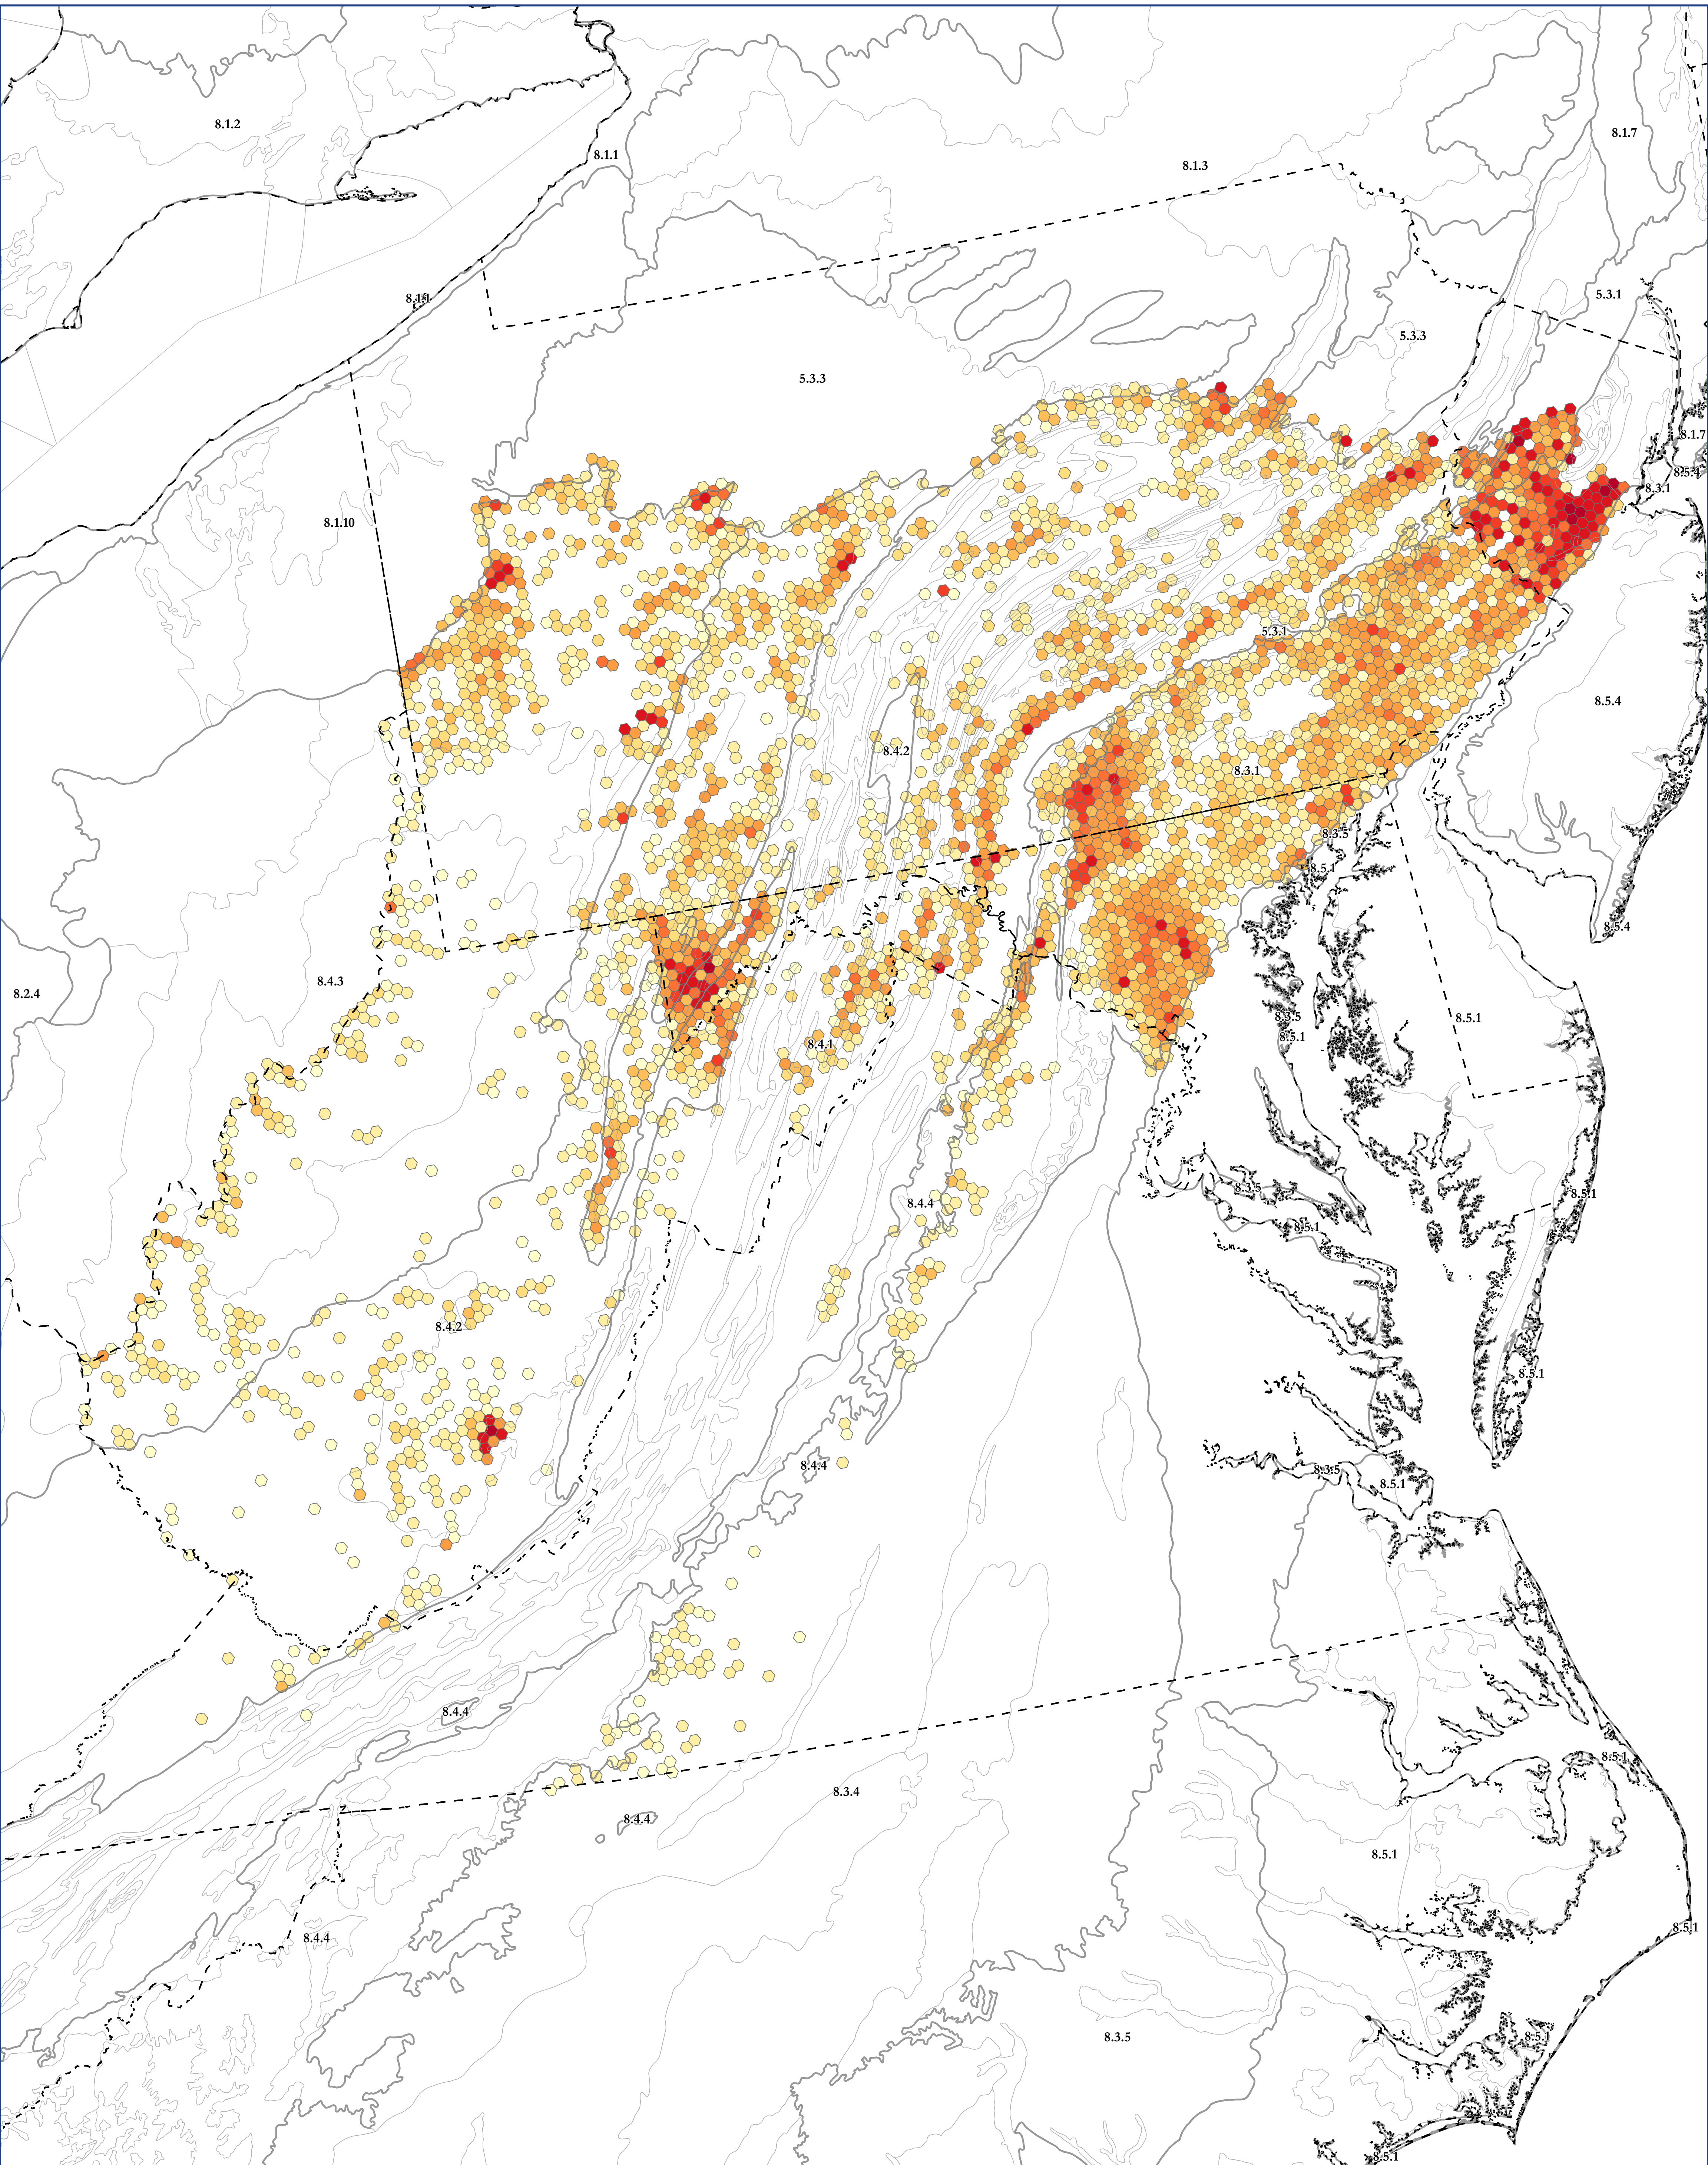

Map of: G902 Central Appalachian-Northeast Acidic Swamp

Legend

Ecoregion Data Sourced From:

CEC Level III Ecoregions from: <http://www.ccc.org/north-american-environmental-atlas/terrestrial-ecoregions-level-iii/>

EPA Level IV Ecoregions from: <https://www.epa.gov/eo-research/level-iii-and-iv-ecoregions-continental-united-states>