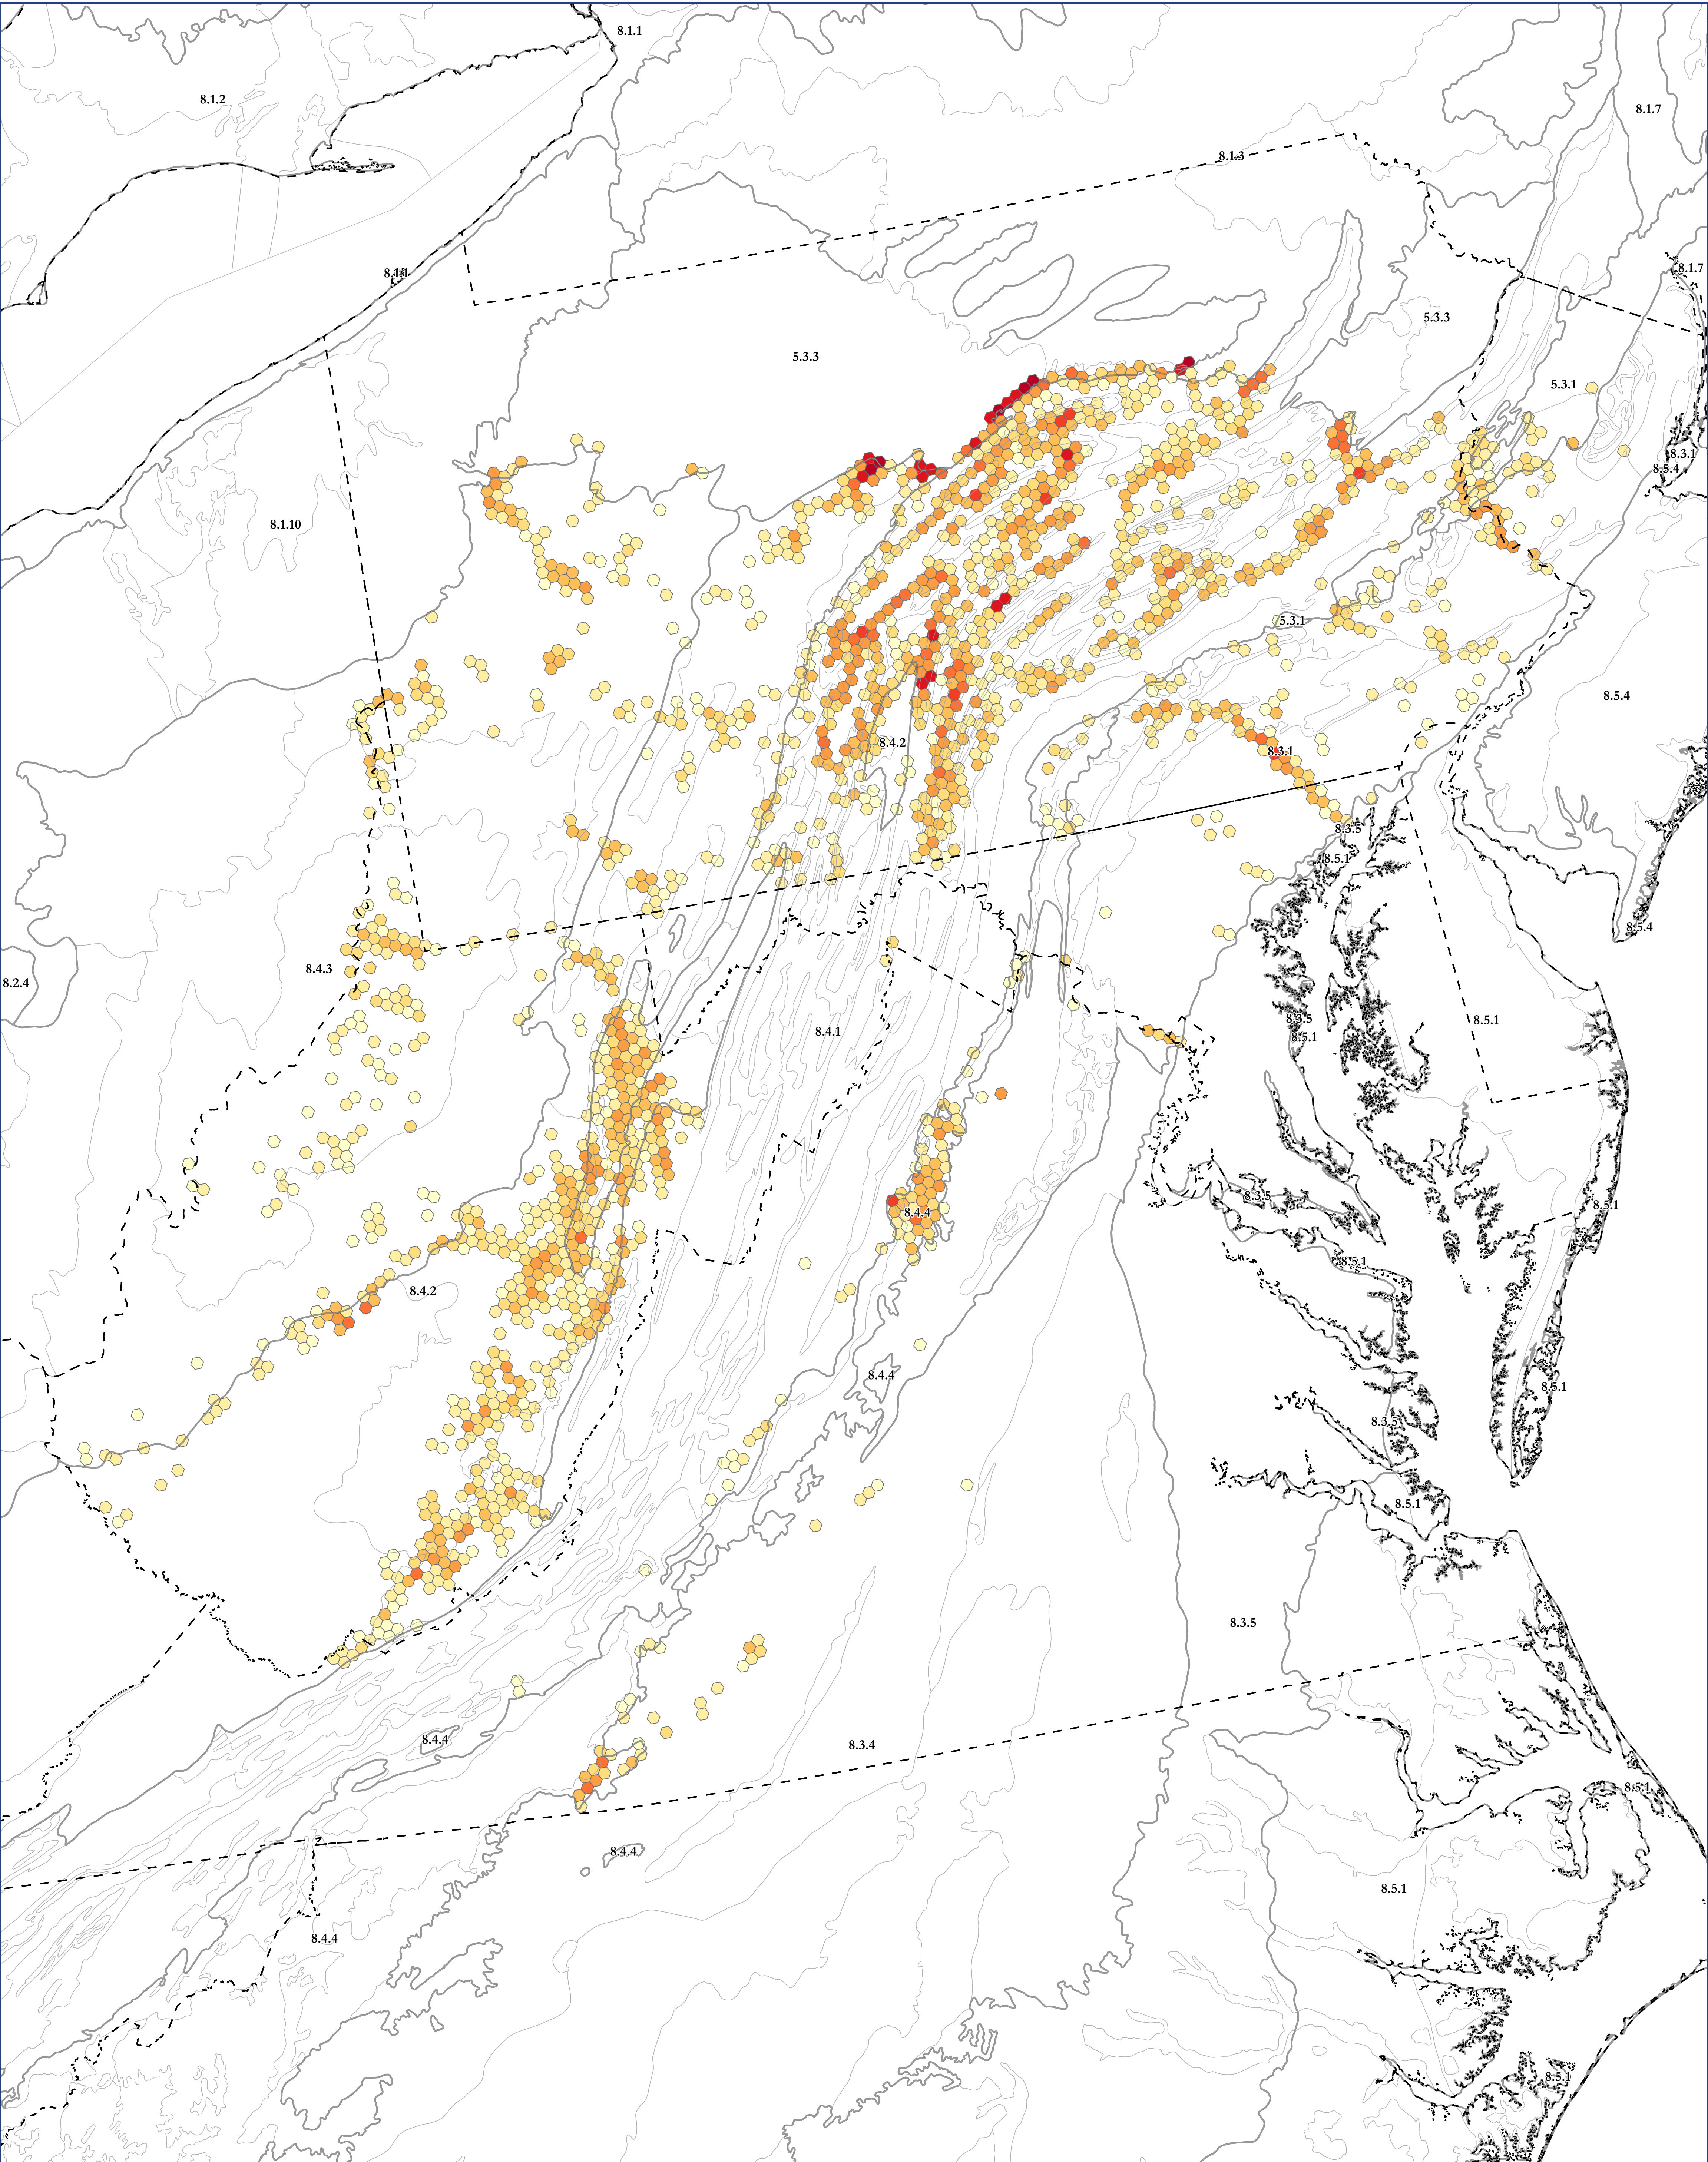

Map of: G962 Central Appalachian-Northeast Cliff & Rock Vegetation

Legend

Ecoregion Data Sourced From:

CEC Level III Ecoregions from: <http://www.ccc.org/north-american-environmental-atlas/terrestrial-ecoregions-level-iii/>

EPA Level IV Ecoregions from: <https://www.epa.gov/eco-research/level-iii-and-iv-ecoregions-continental-united-states>