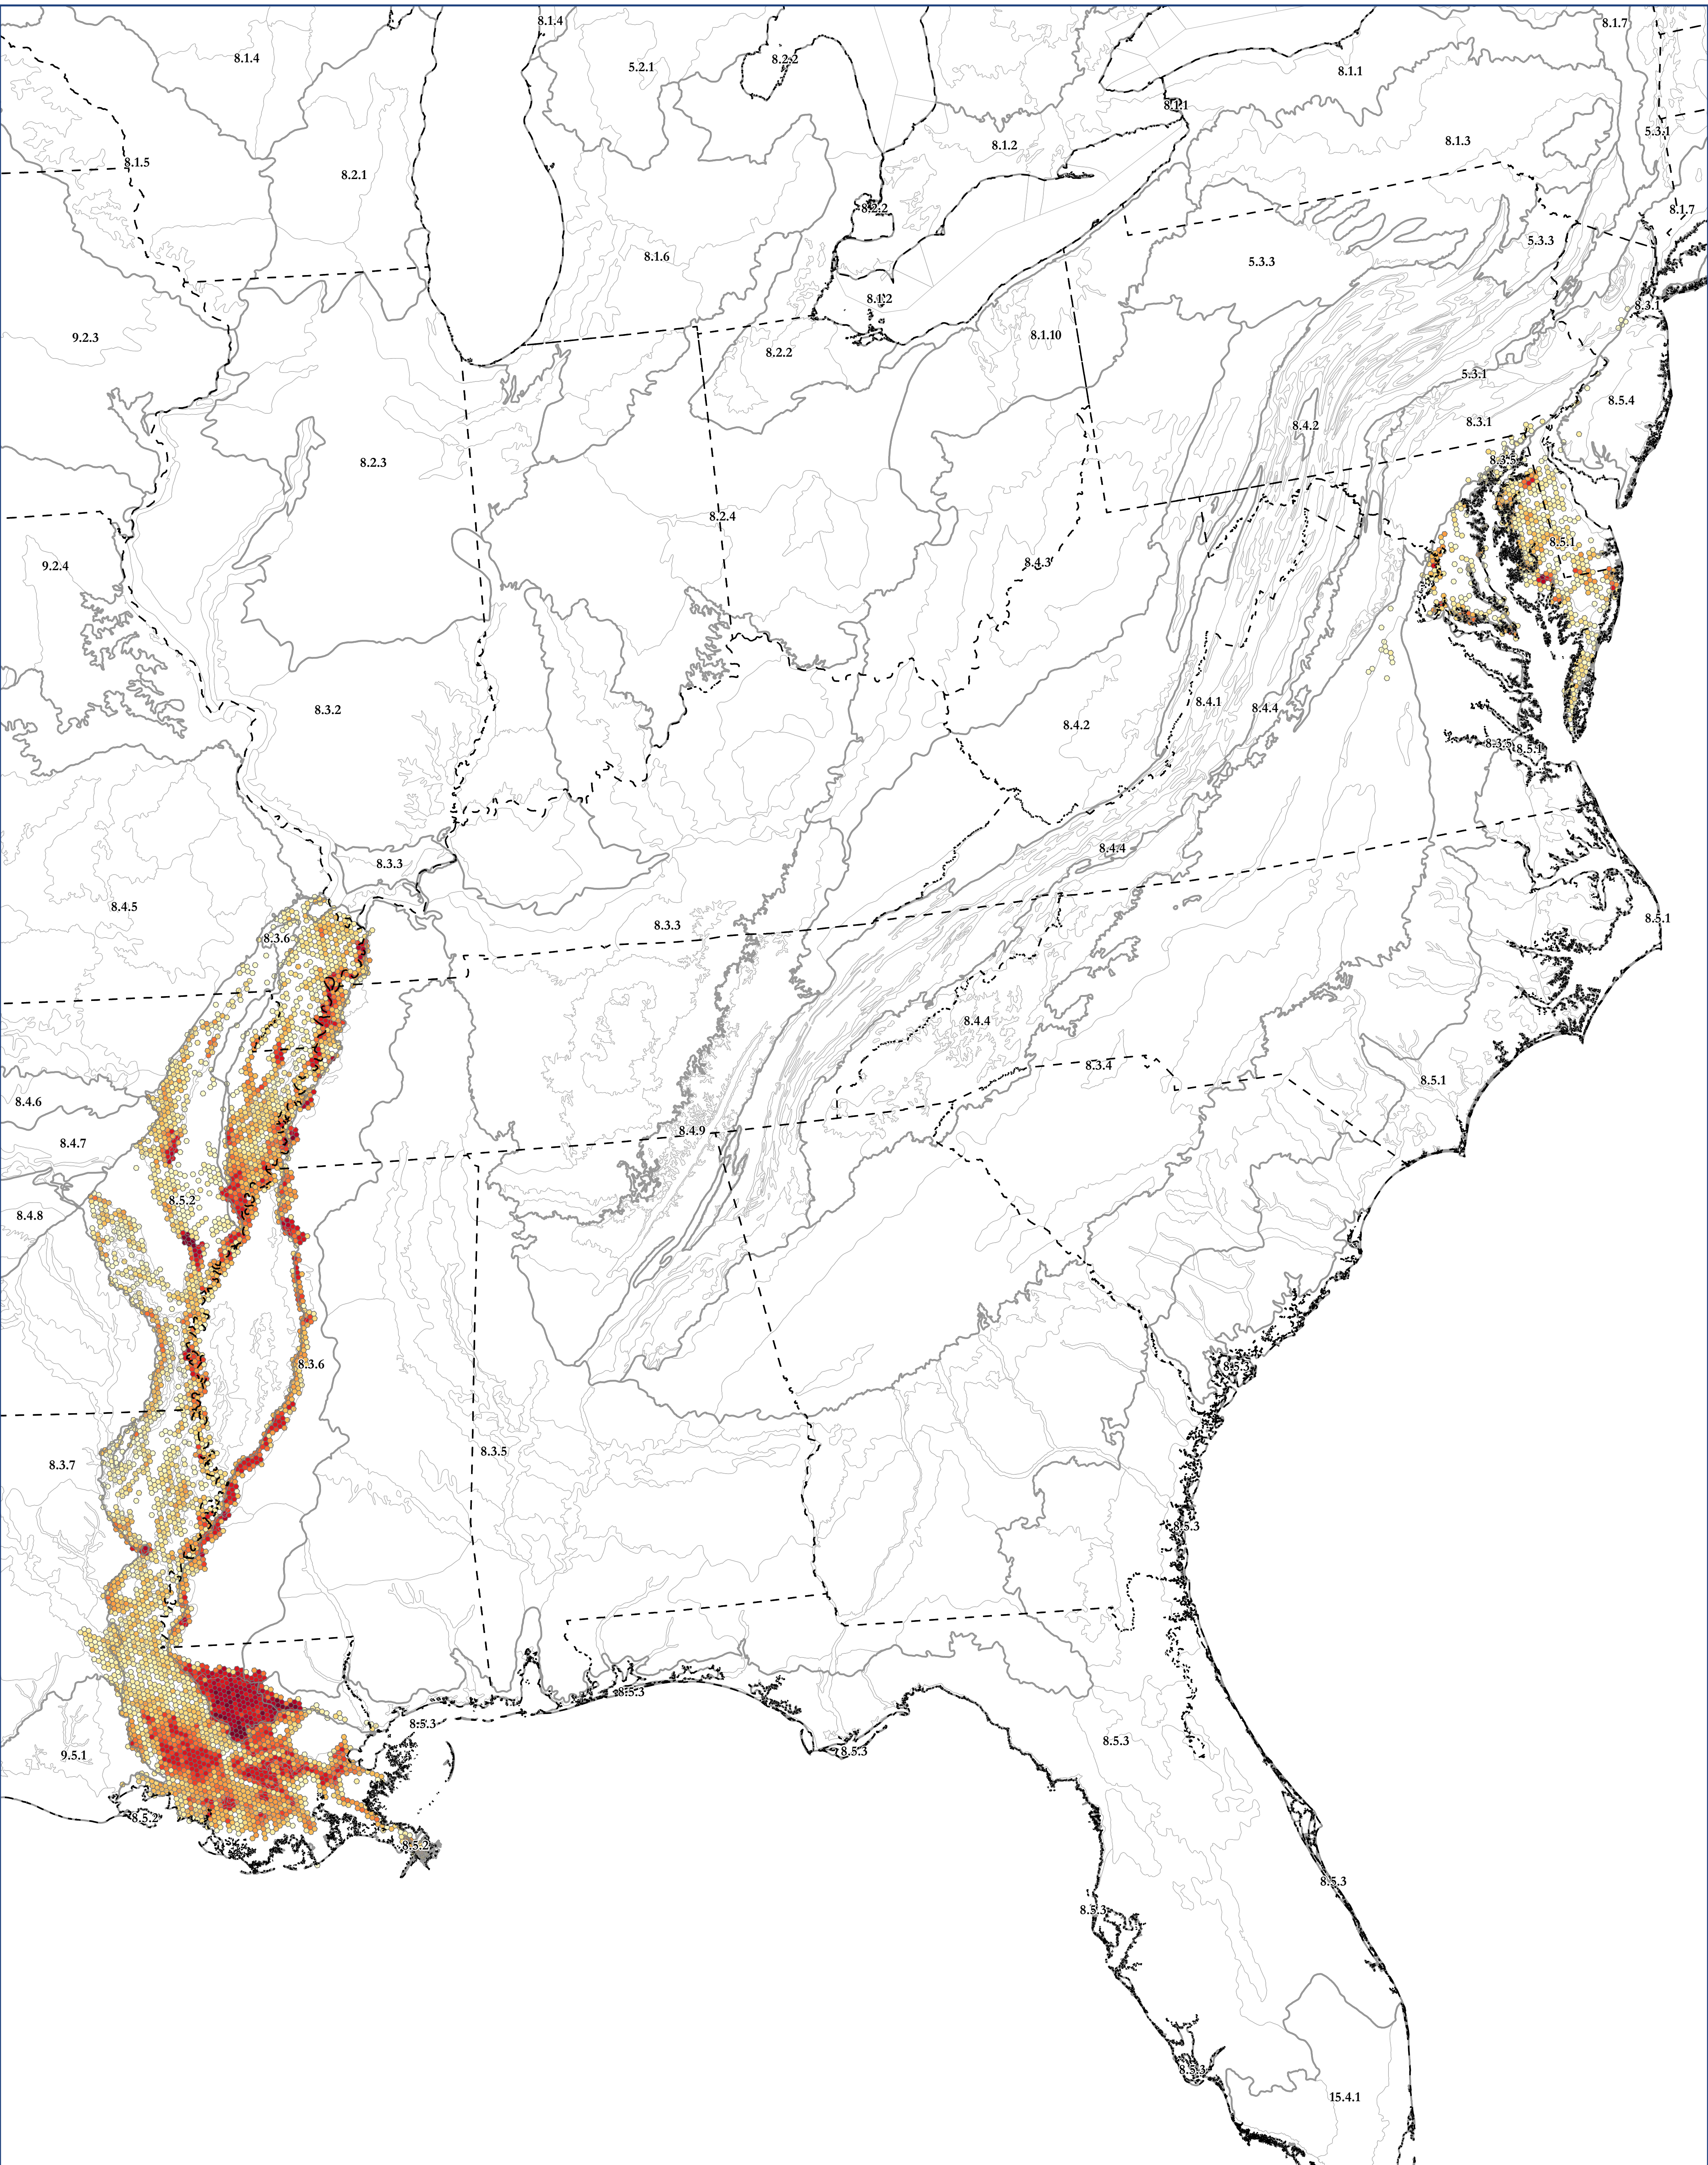

Map of: G979 Lower Mississippi River Alluvial Plain Floodplain Forest

Legend

Ecoregion Data Sourced From:

CEC Level III Ecoregions from: <http://www.ccc.org/north-american-environmental-atlas/terrestrial-ecoregions-level-iii/>

EPA Level IV Ecoregions from: <https://www.epa.gov/eco-research/level-iii-and-iv-ecoregions-continental-united-states>