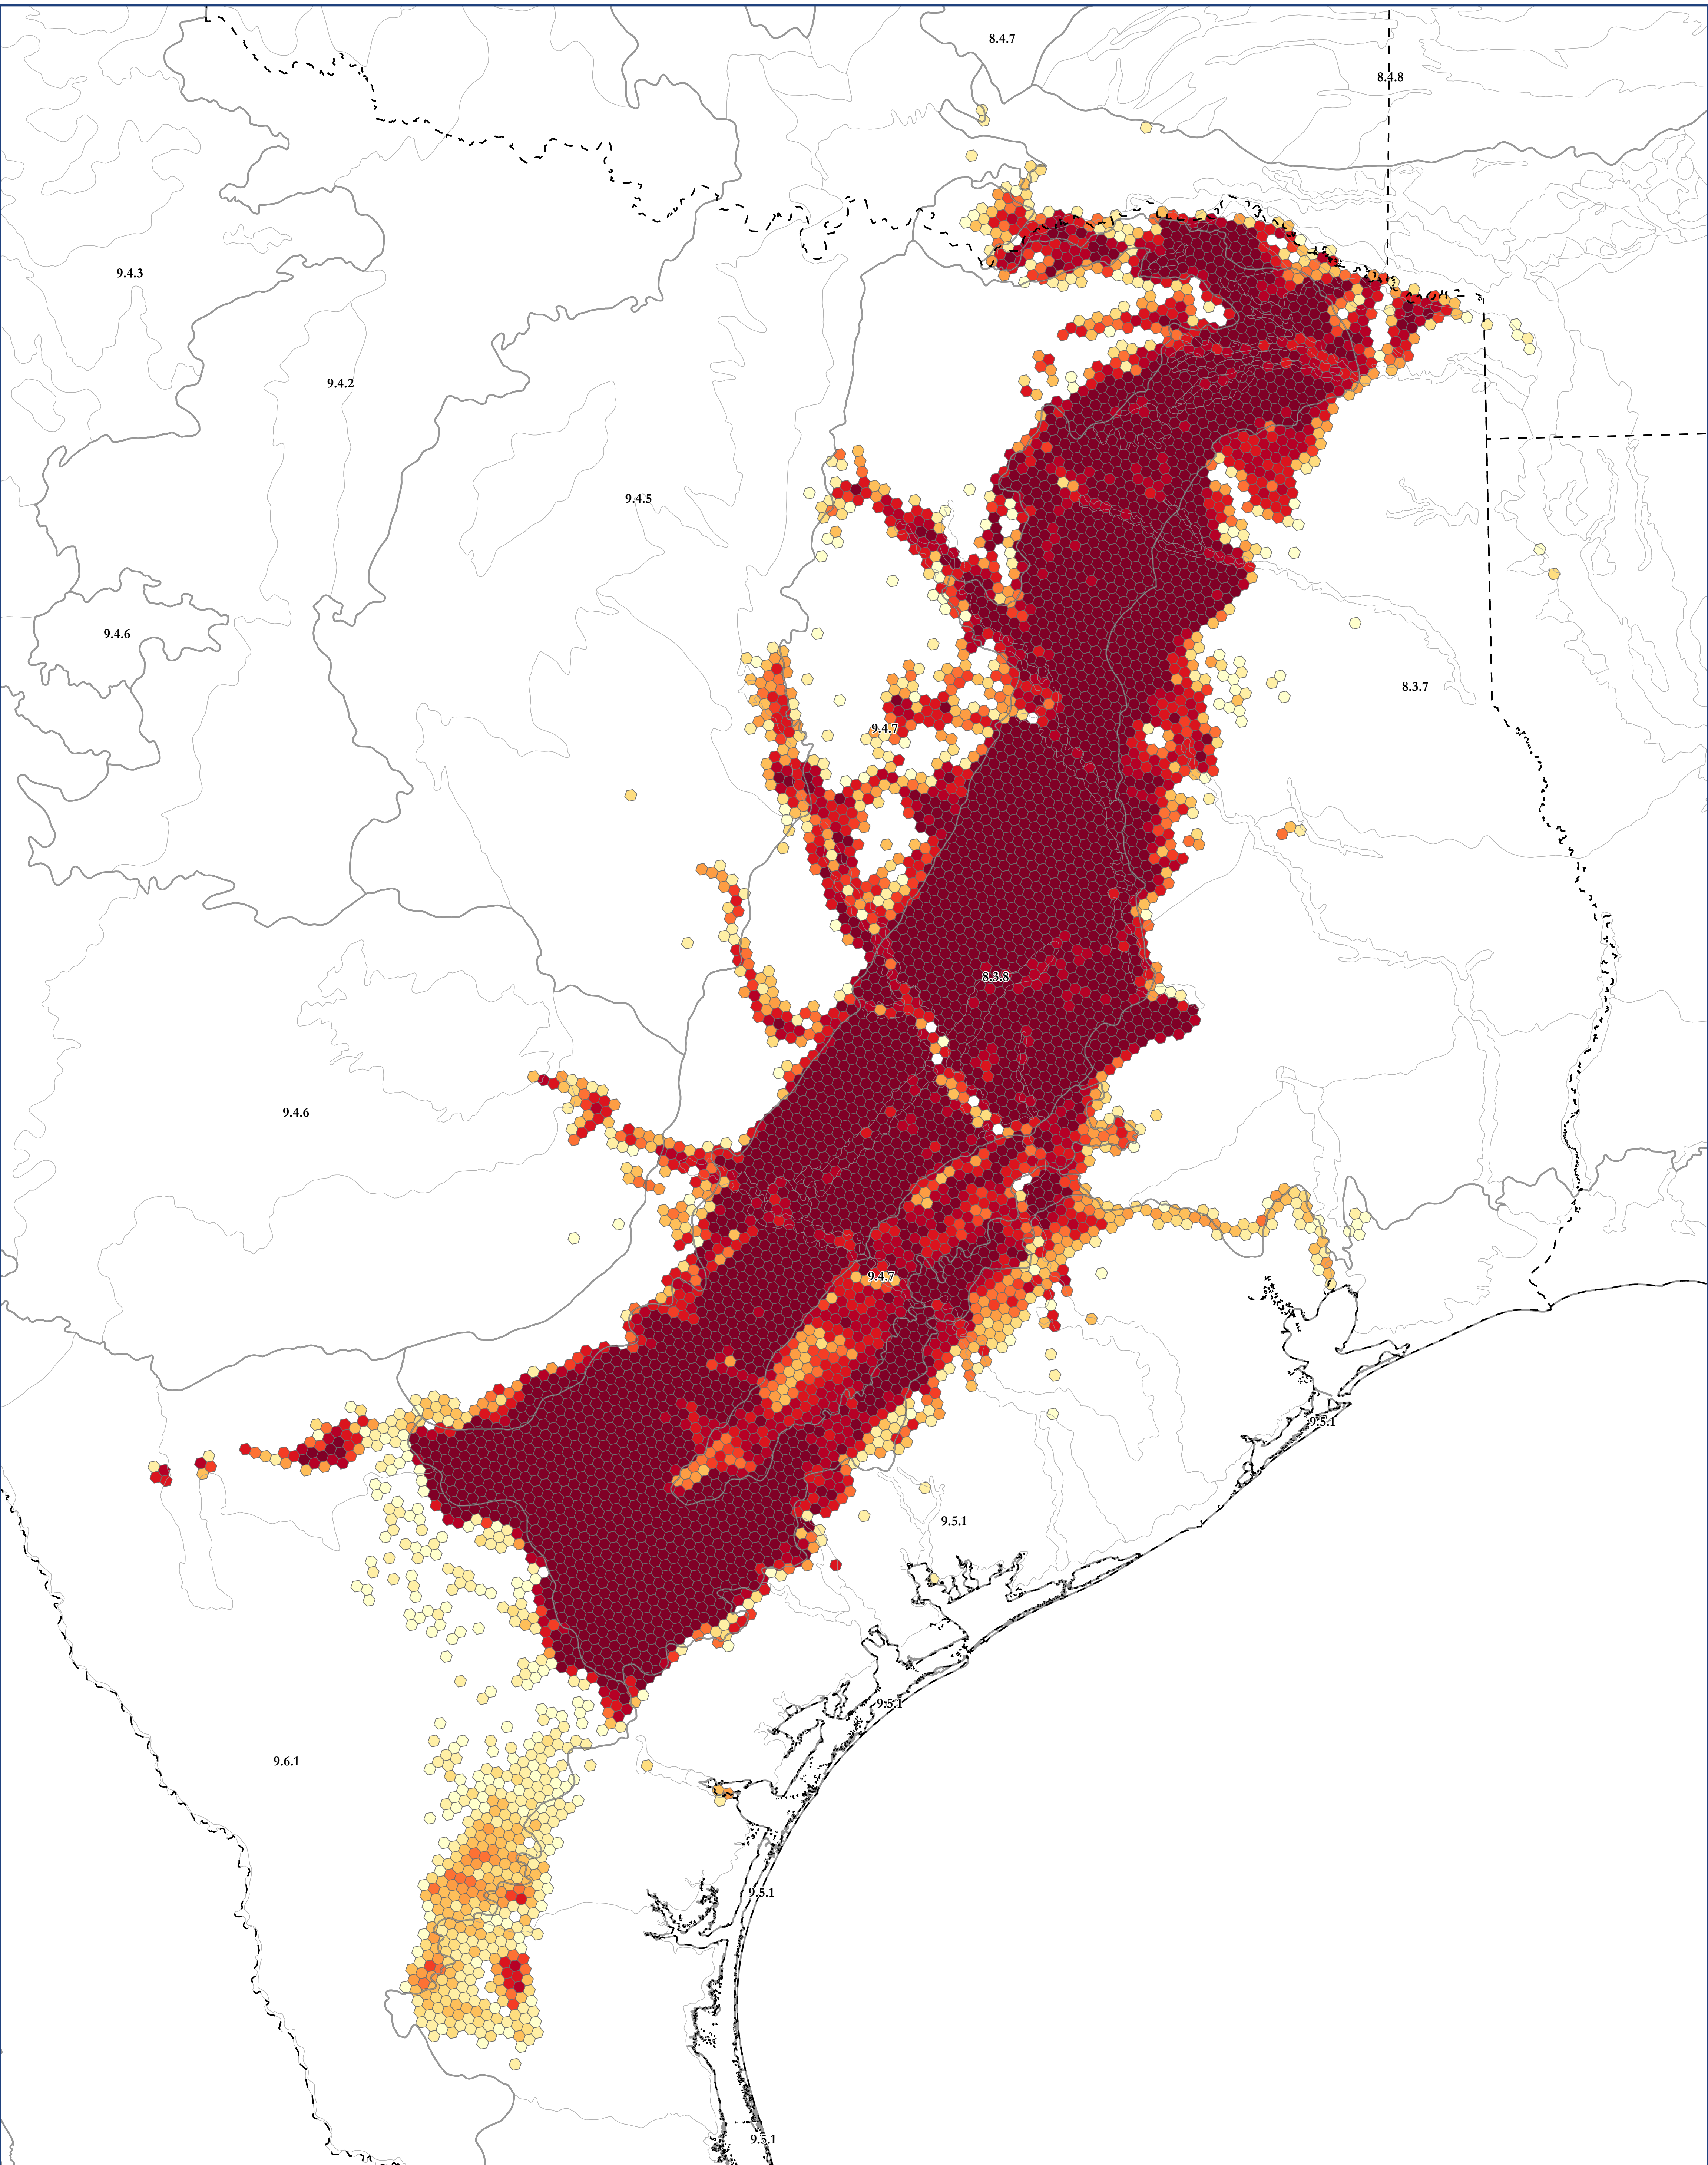

Map of: G985 Texas Post Oak Savanna & Woodland

Legend

Ecoregion Data Sourced From:

CEC Level III Ecoregions from: <http://www.ccc.org/north-american-environmental-atlas/terrestrial-ecoregions-level-iii/>

EPA Level IV Ecoregions from: <https://www.epa.gov/eco-research/level-iii-and-iv-ecoregions-continental-united-states>