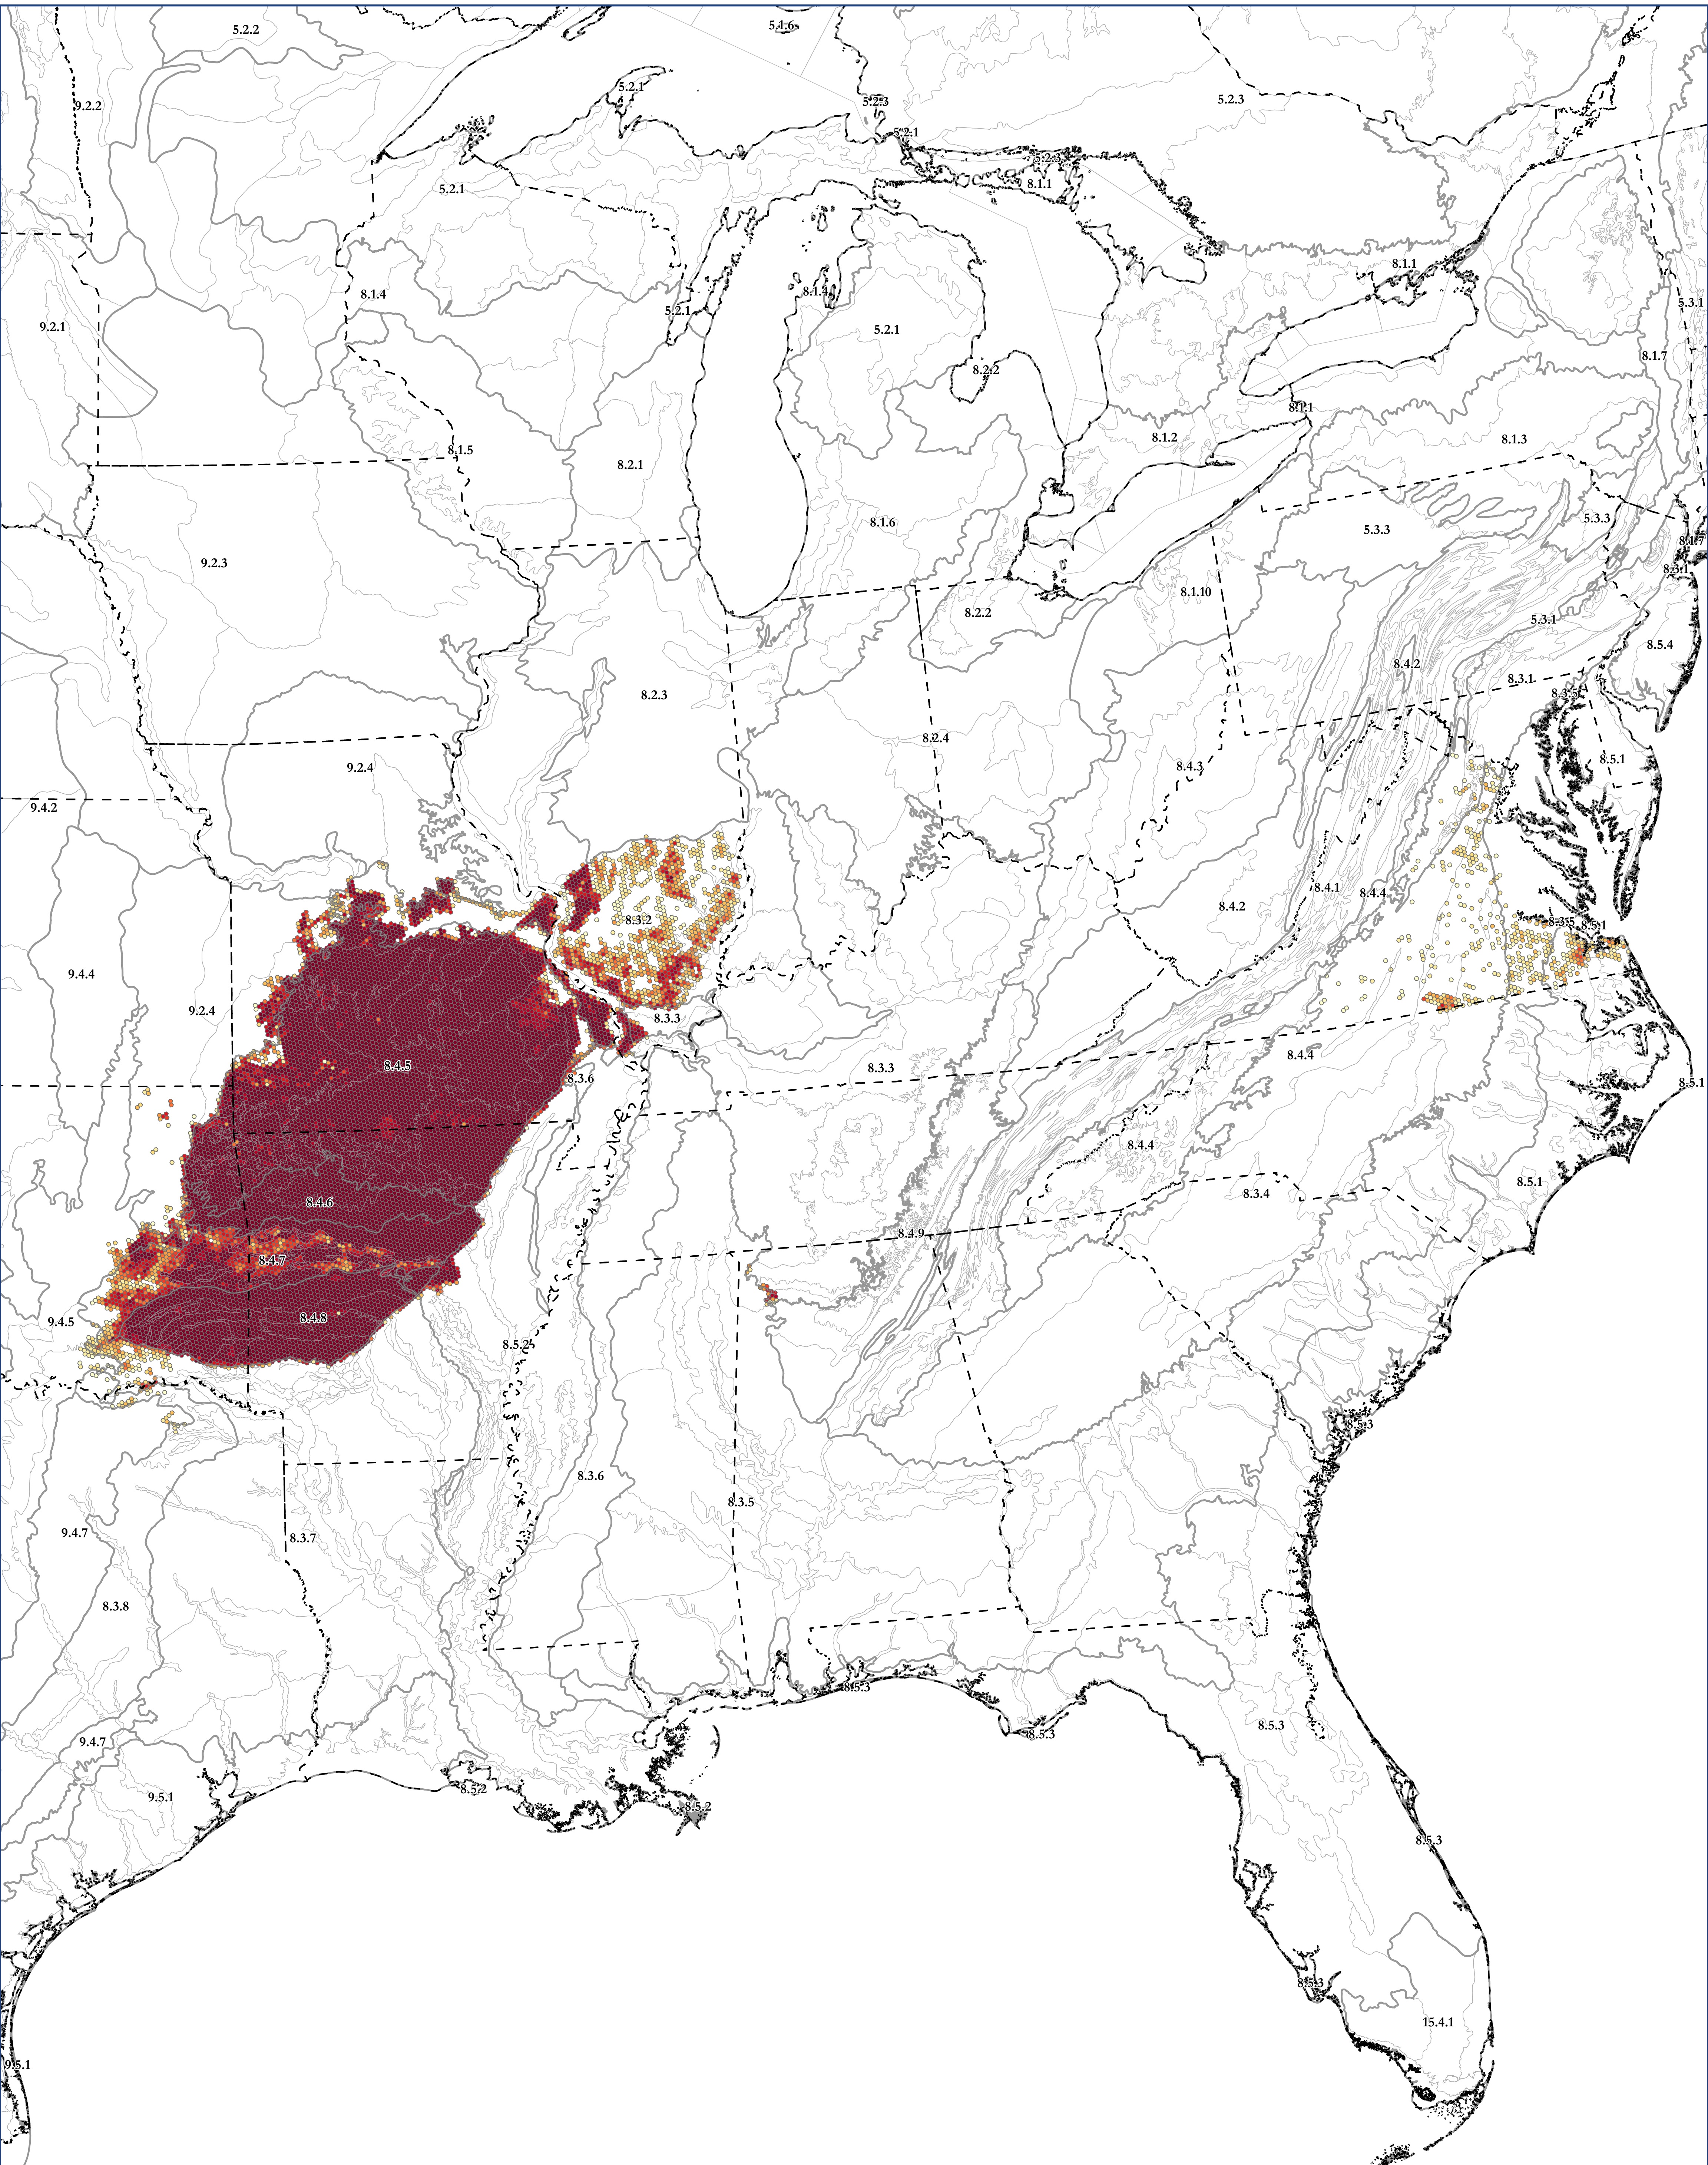

Map of: G989 Ozark-Ouachita Oak - Shortleaf Pine Woodland & Savan

Legend

Ecoregion Data Sourced From:

CEC Level III Ecoregions from: <http://www.ccc.org/north-american-environmental-atlas/terrestrial-ecoregions-level-iii/>

EPA Level IV Ecoregions from: <https://www.epa.gov/eco-research/level-iii-and-iv-ecoregions-continental-united-states>