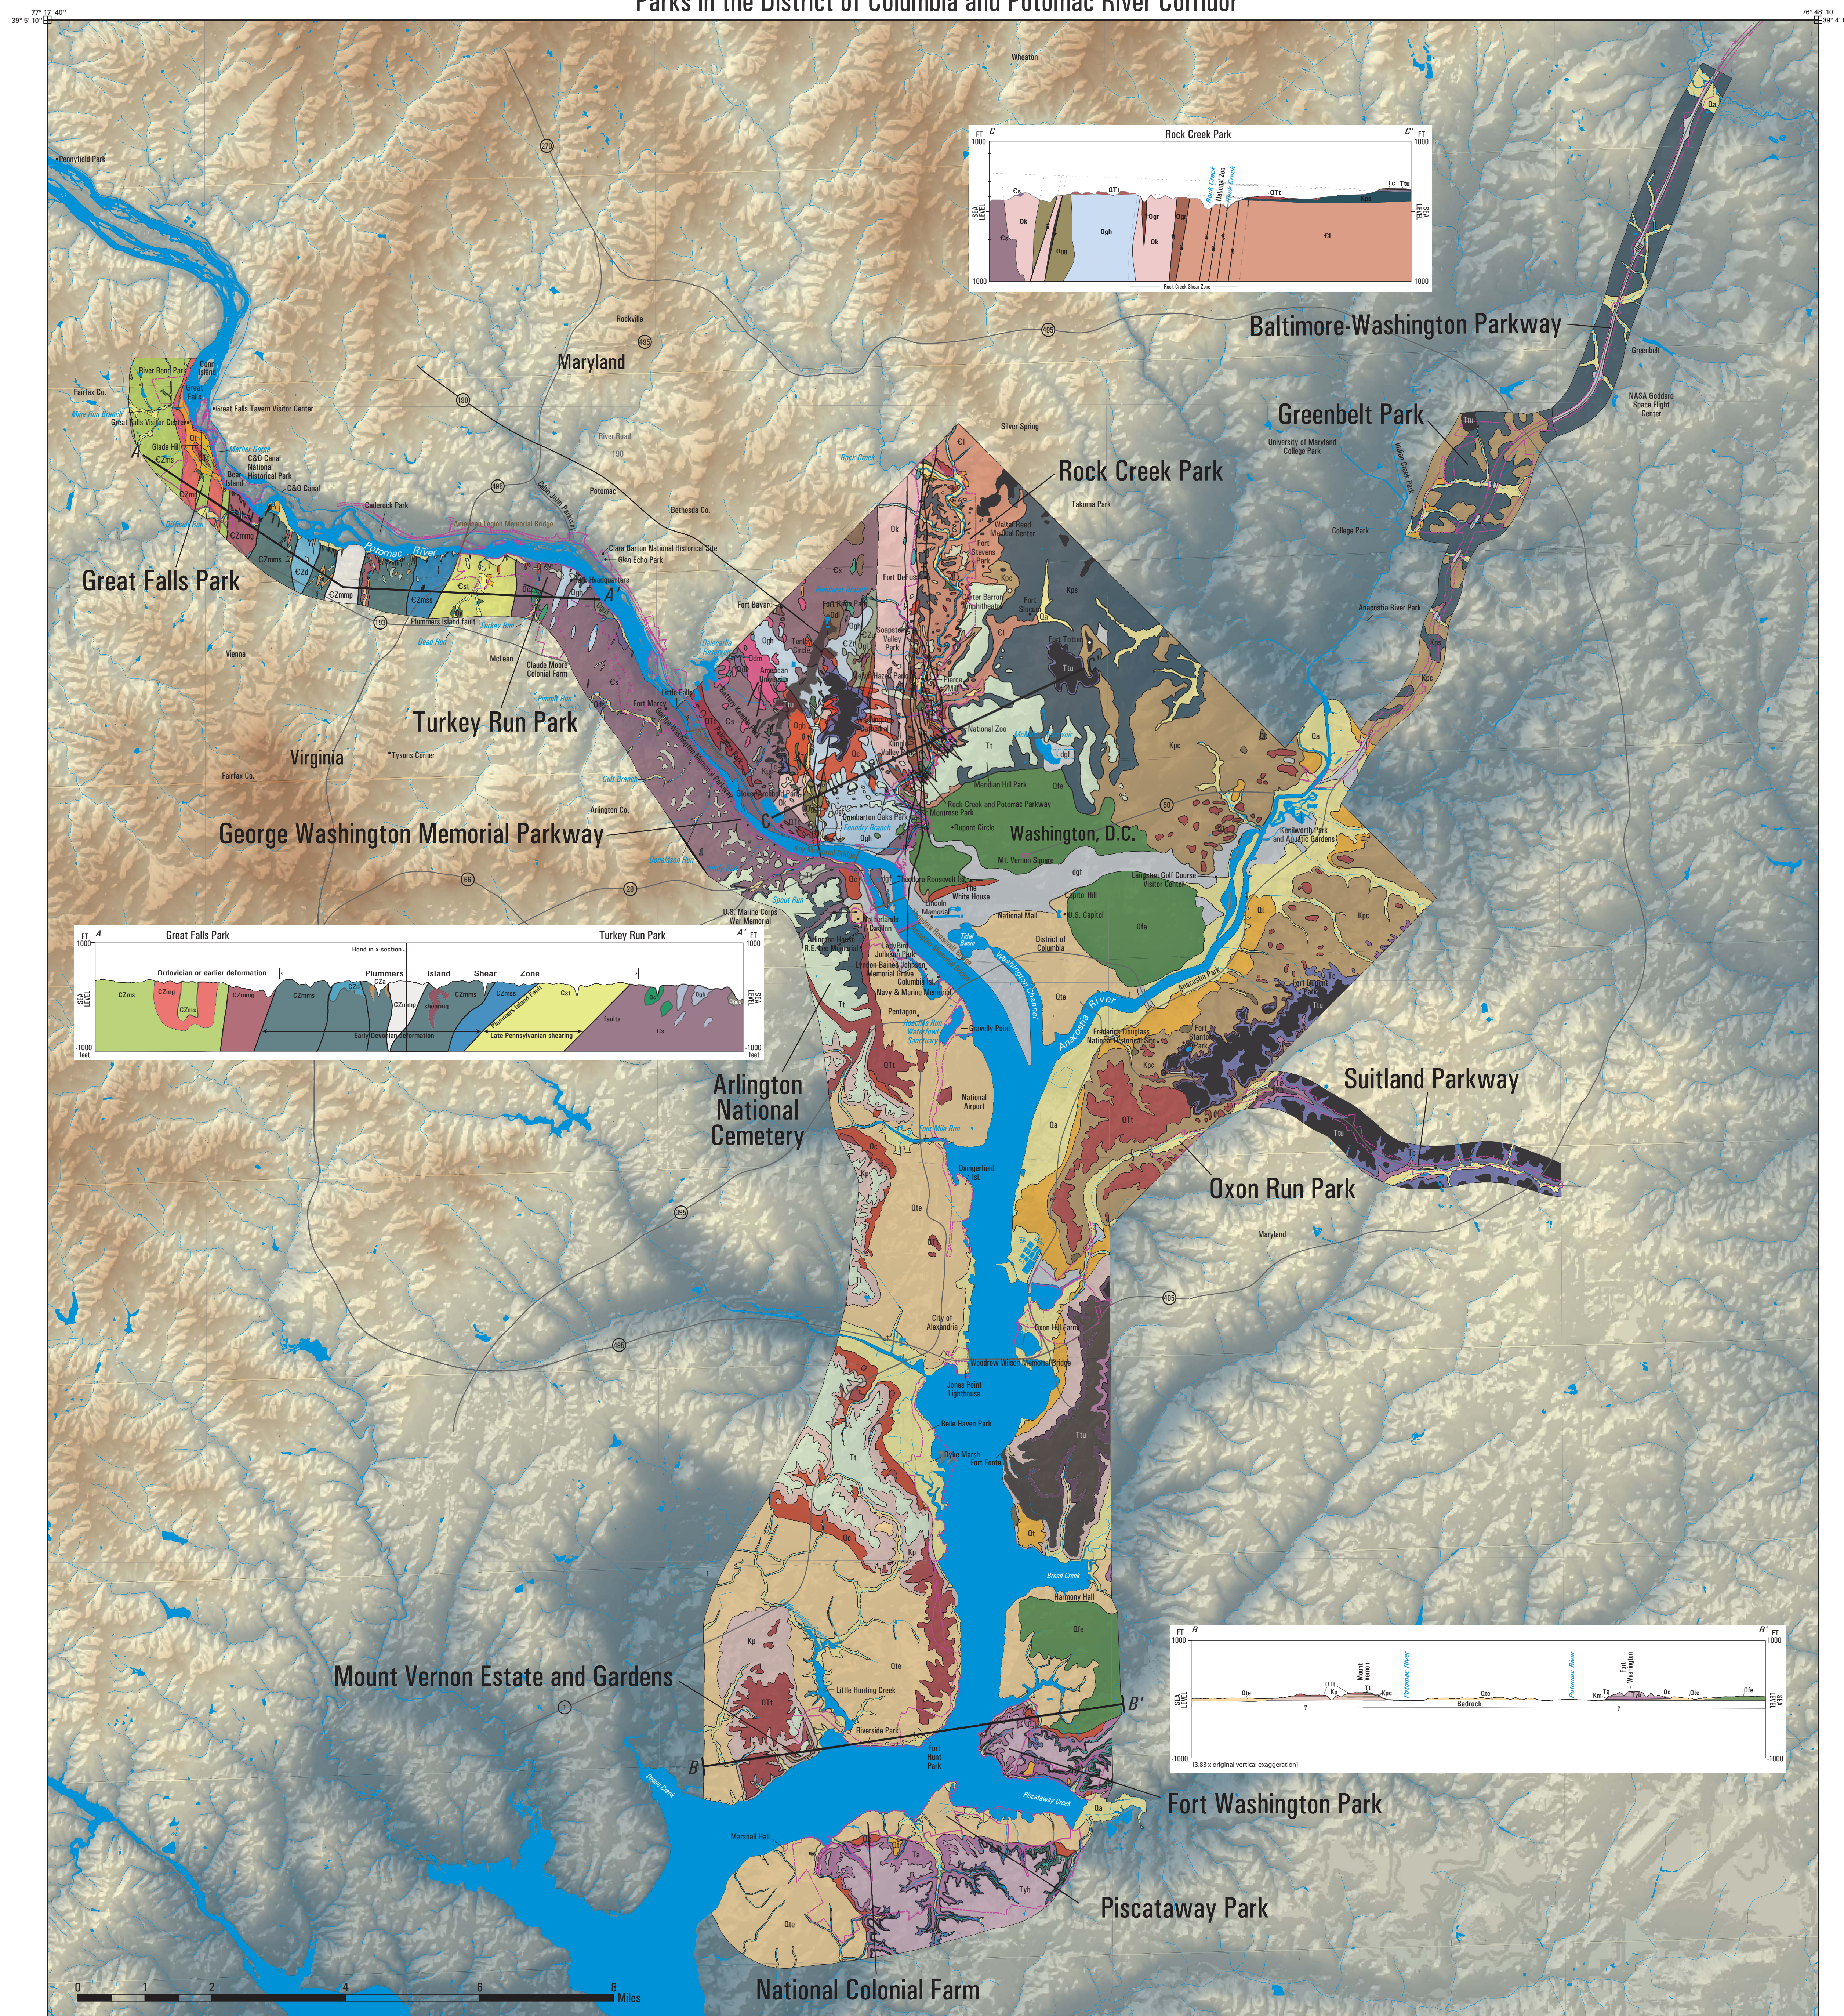

Parks in the District of Columbia and Potomac River Corridor

GEOLOGIC MAP OF THE NATIONAL PARKS IN THE NATIONAL CAPITAL REGION, WASHINGTON, D.C., VIRGINIA, MARYLAND, AND WEST VIRGINIA

By
Scott Southworth and Danielle Deneny
2006