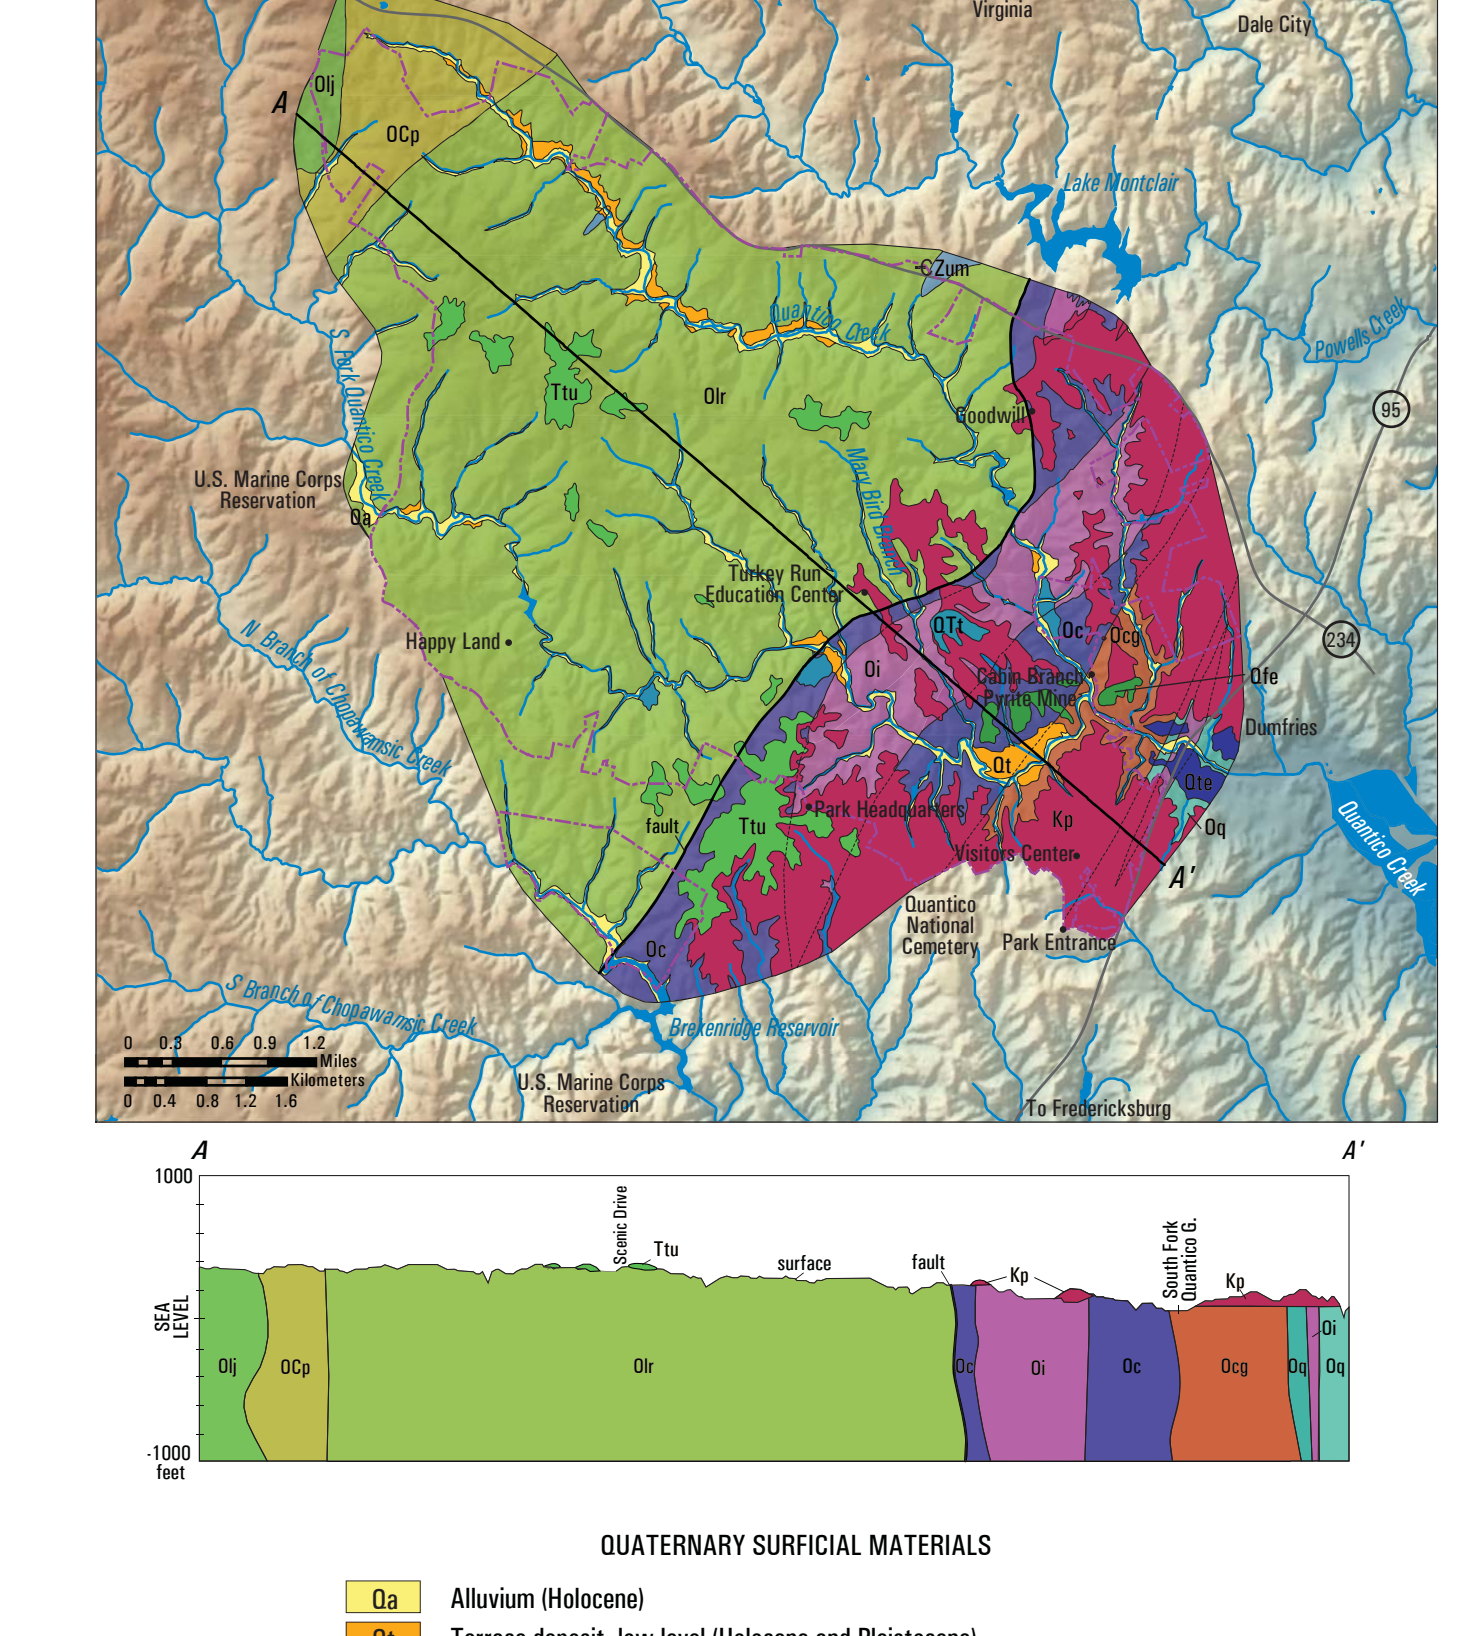

Parks in the District of Columbia and Potomac River Corridor

GEOLOGIC MAP OF THE NATIONAL PARKS IN THE NATIONAL CAPITAL REGION, WASHINGTON, D.C., VIRGINIA, MARYLAND, AND WEST VIRGINIA

By
Scott Southworth and Danielle Deneny
2006