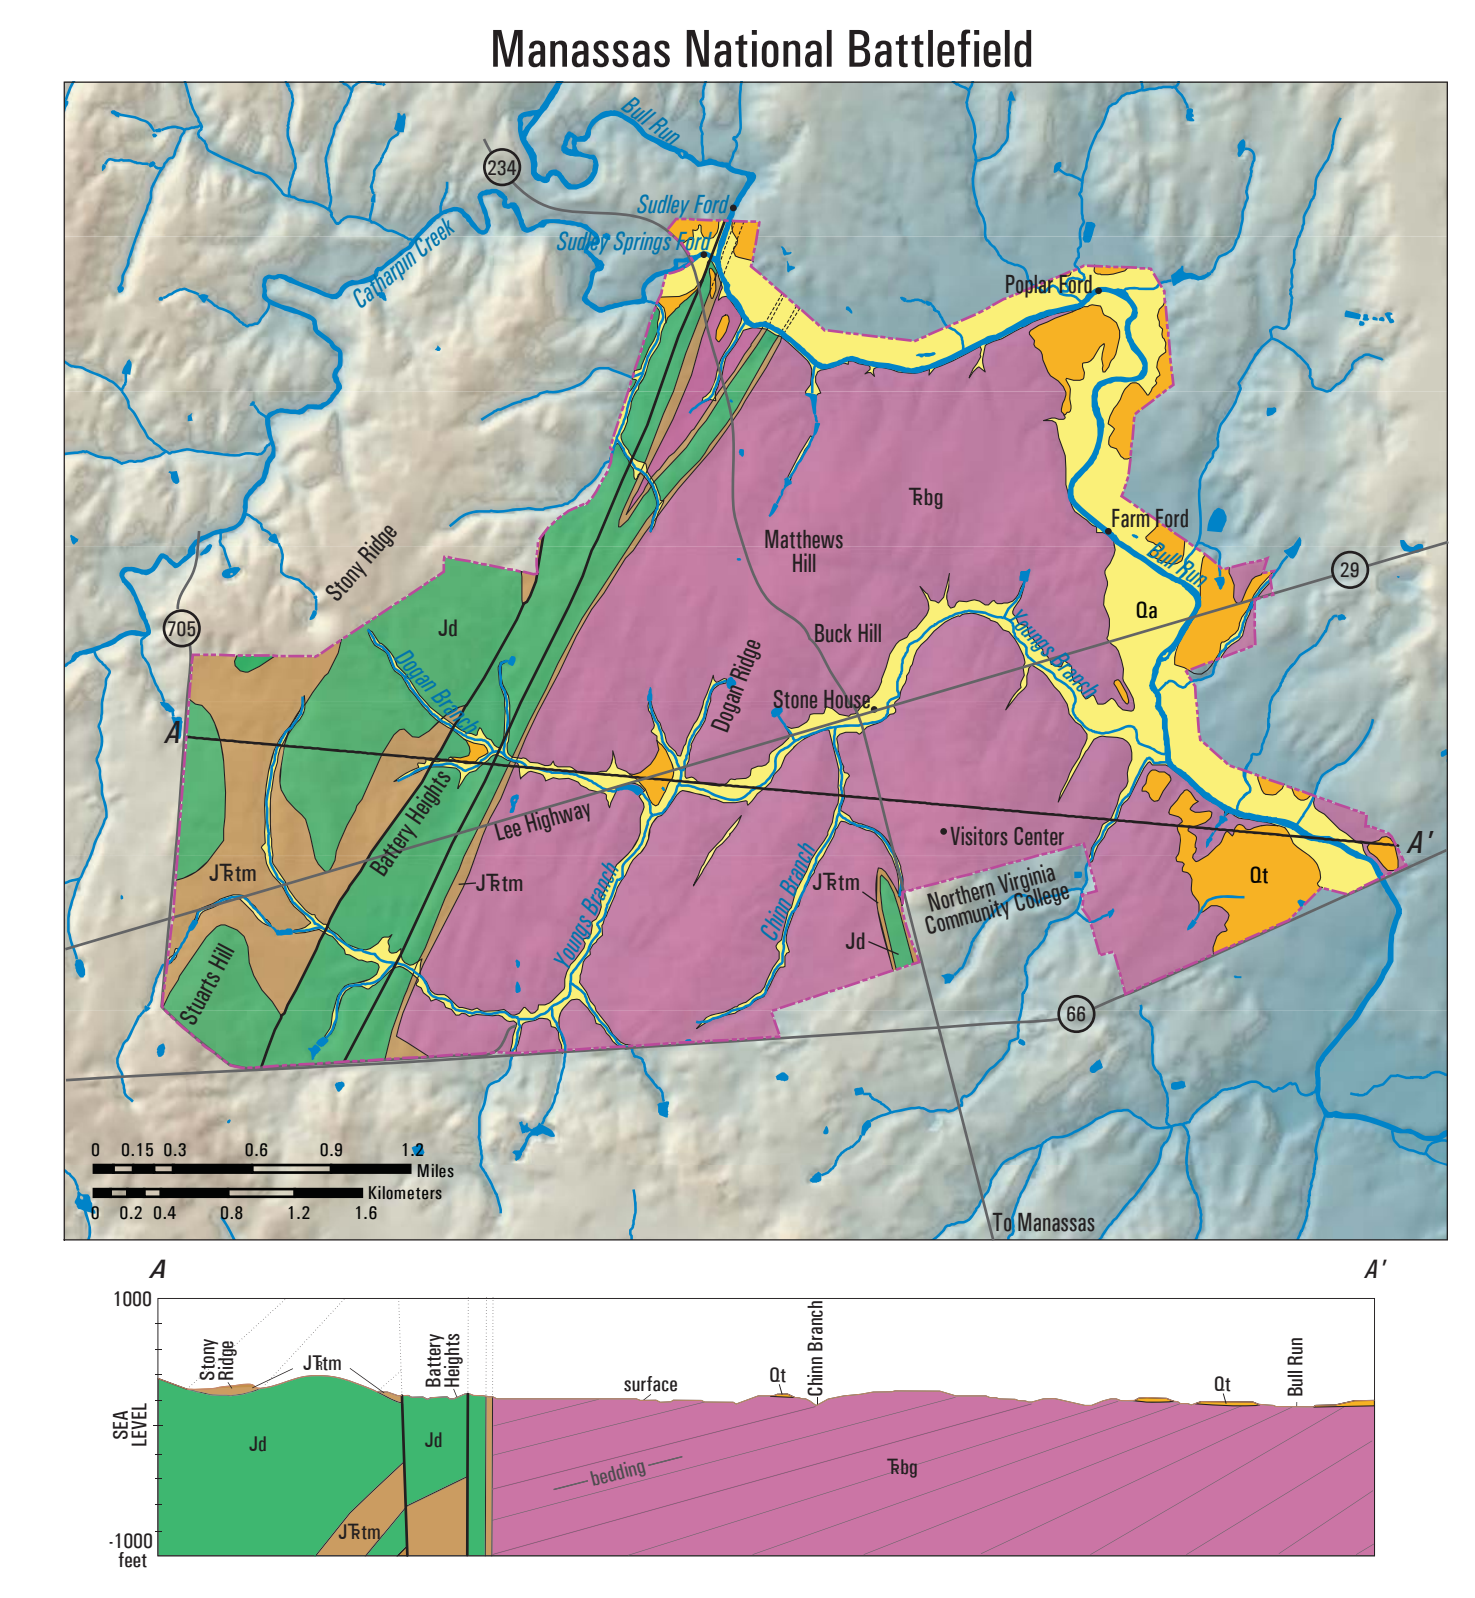

Parks in the District of Columbia and Potomac River Corridor

GEOLOGIC MAP OF THE NATIONAL PARKS IN THE NATIONAL CAPITAL REGION, WASHINGTON, D.C., VIRGINIA, MARYLAND, AND WEST VIRGINIA

By
Scott Southworth and Danielle Deneny
2006